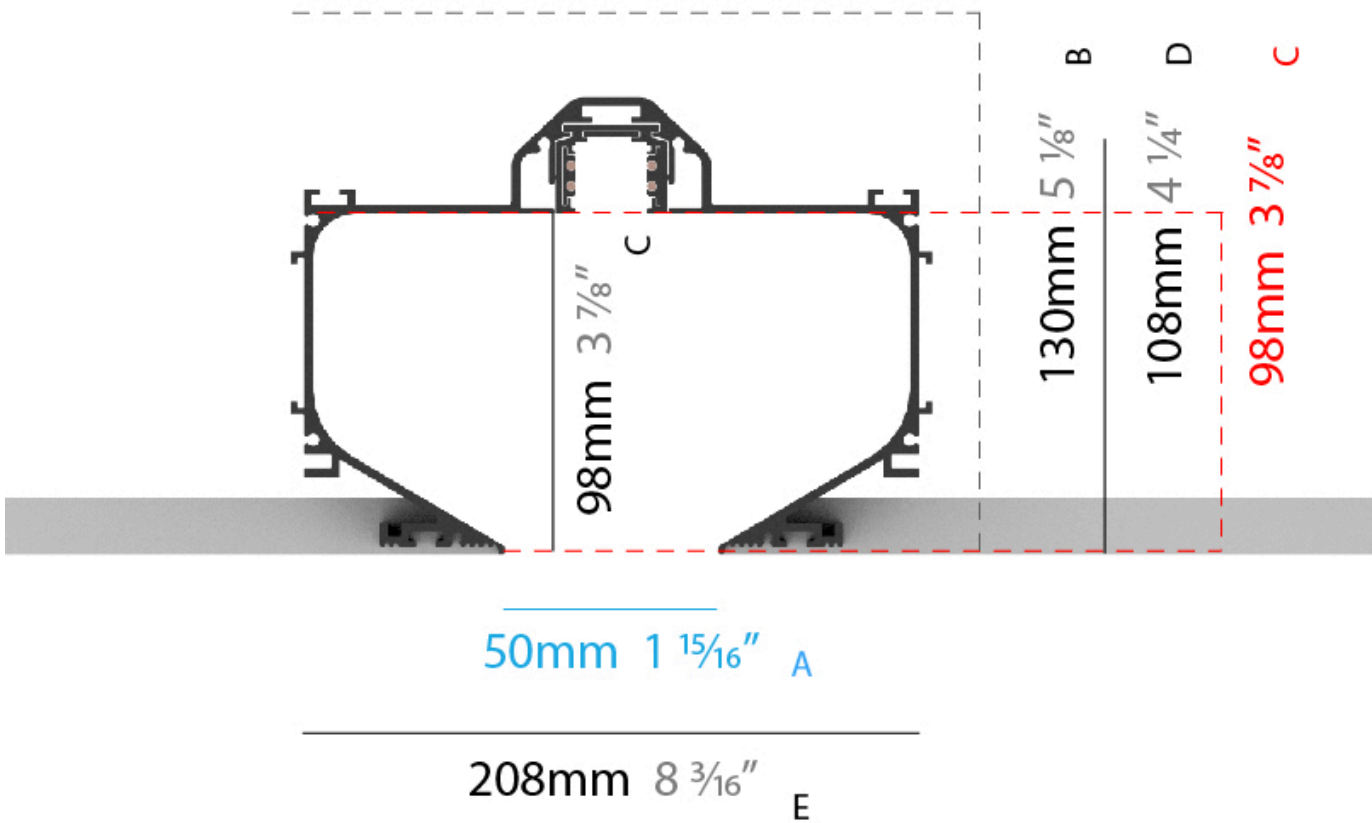

PROJECT	_____
TYPE	_____
SPECIFIER	_____
QUANTITY	_____
DATE	_____

A: OPENING WIDTH   B: RECESS DEPTH   C: OPENING DEPTH
D: PROFILE HEIGHT   E: WIDTH INCLUDING MOUNTING BRACKETS