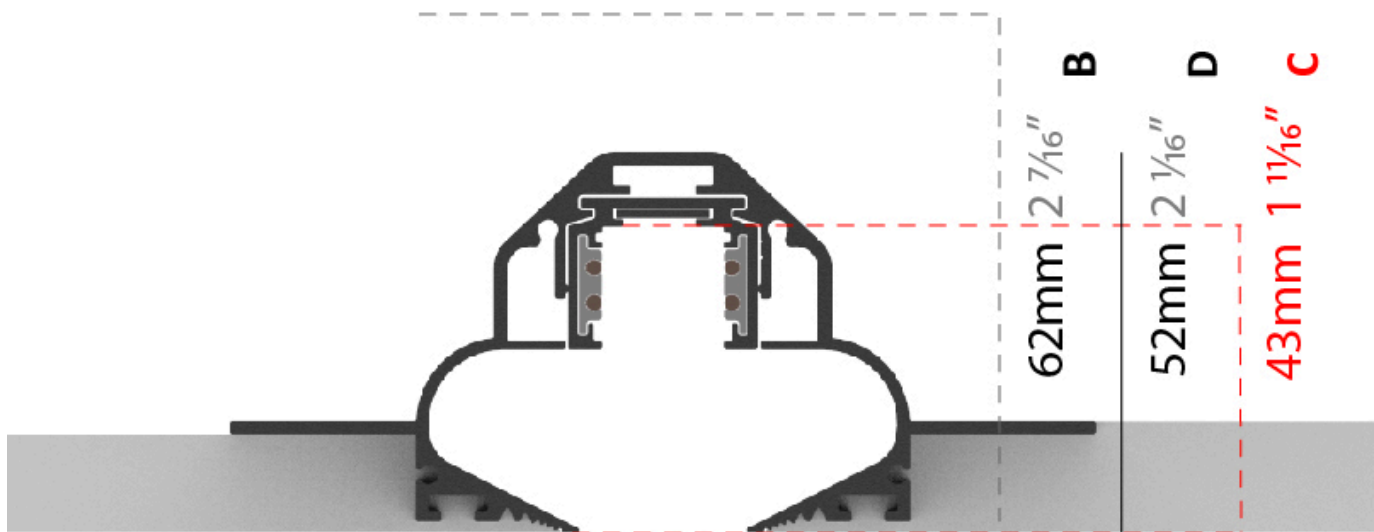

PROJECT	_____
TYPE	_____
SPECIFIER	_____
QUANTITY	_____
DATE	_____

23mm 1 1/4" A

119mm 1 1/16" E

A: OPENING WIDTH   B: RECESS DEPTH   C: OPENING DEPTH
D: PROFILE HEIGHT   E: WIDTH INCLUDING MOUNTING BRACKETS