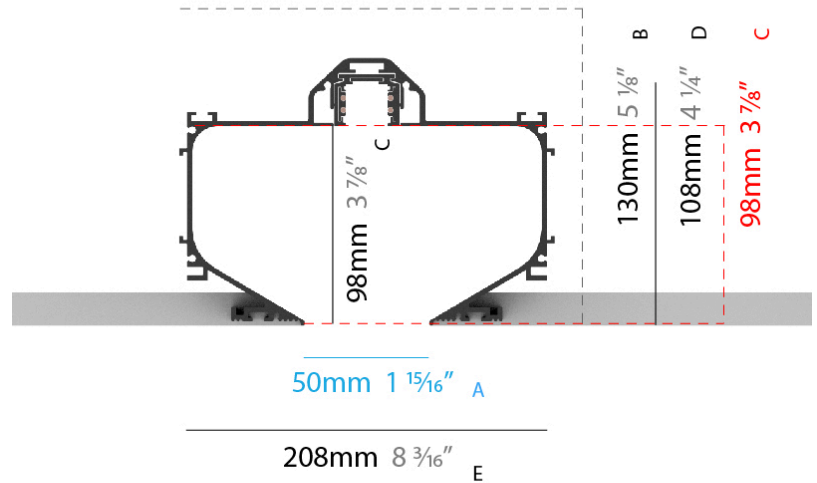

LED

Upon Request: Special Color Temperature Special LED

OPTICAL

Upon Request: Special Beam Angles

RATINGS AND CERTIFICATIONS

Certified By: Certified for North American Standards
 IP rating: IP20

A: OPENING WIDTH **B:** RECESS DEPTH **C:** OPENING DEPTH
D: PROFILE HEIGHT **E:** WIDTH INCLUDING MOUNTING BRACKETS

PROJECT	
TYPE	
SPECIFIER	
QUANTITY	
DATE	

A: OPENING WIDTH **B:** RECESS DEPTH **C:** OPENING DEPTH
D: PROFILE HEIGHT **E:** WIDTH INCLUDING MOUNTING BRACKETS

PROJECT
TYPE
SPECIFIER
QUANTITY
DATE

Fixture Finish