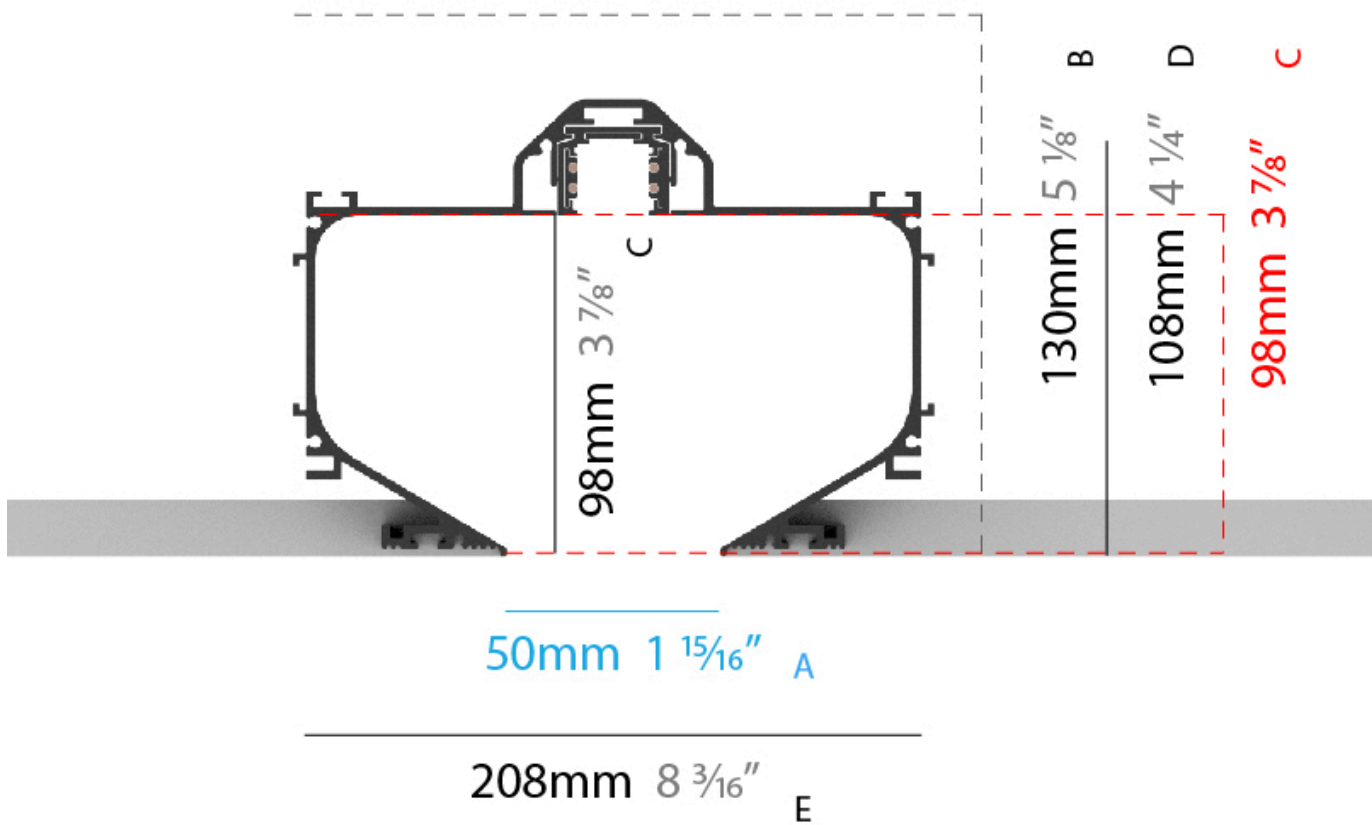

LED

Upon Request: Special Color Temperature Special LED

OPTICAL

Upon Request: Special Beam Angles

RATINGS AND CERTIFICATIONS

Certified By: Certified for North American Standards
 IP rating: IP20

A: OPENING WIDTH **B:** RECESS DEPTH **C:** OPENING DEPTH
D: PROFILE HEIGHT **E:** WIDTH INCLUDING MOUNTING BRACKETS

PROJECT	
TYPE	
SPECIFIER	
QUANTITY	
DATE	

A: OPENING WIDTH **B:** RECESS DEPTH **C:** OPENING DEPTH
D: PROFILE HEIGHT **E:** WIDTH INCLUDING MOUNTING BRACKETS

PROJECT
TYPE
SPECIFIER
QUANTITY
DATE

Fixture Finish