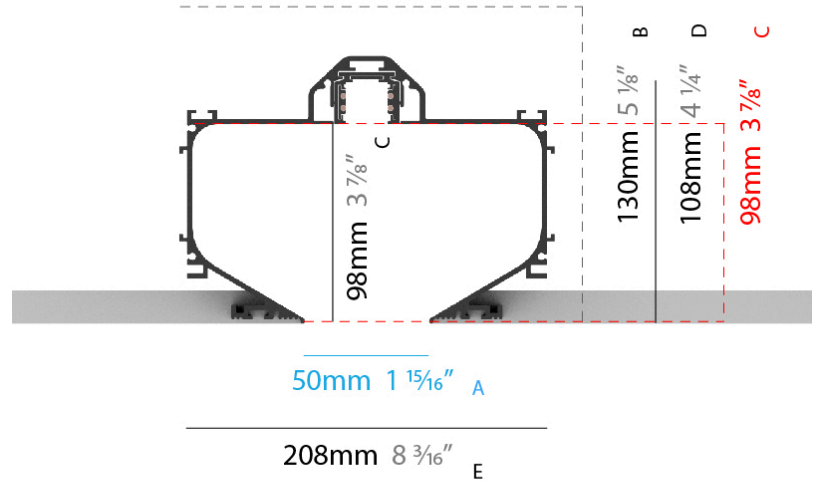

LED

Upon Request: Special Color Temperature Special LED

OPTICAL

Upon Request: Special Beam Angles

RATINGS AND CERTIFICATIONS

Certified By: Certified for North American Standards
 IP rating: IP20

A: OPENING WIDTH **B:** RECESS DEPTH **C:** OPENING DEPTH
D: PROFILE HEIGHT **E:** WIDTH INCLUDING MOUNTING BRACKETS

PROJECT	
TYPE	
SPECIFIER	
QUANTITY	
DATE	

A: OPENING WIDTH **B:** RECESS DEPTH **C:** OPENING DEPTH
D: PROFILE HEIGHT **E:** WIDTH INCLUDING MOUNTING BRACKETS

PROJECT
TYPE
SPECIFIER
QUANTITY
DATE

Fixture Finish