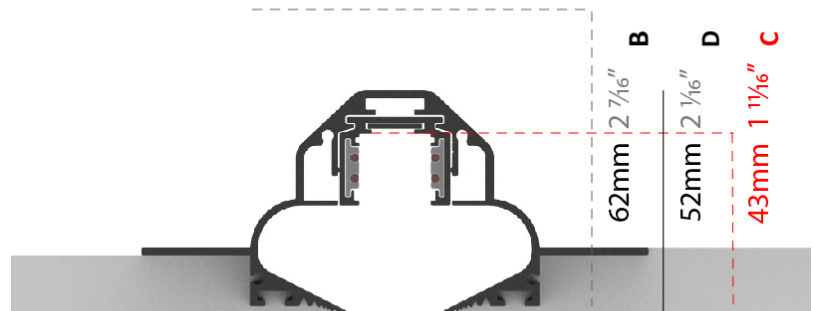

RATINGS AND CERTIFICATIONS

Certified By: Certified for North American Standards
 IP rating: IP20

23mm 1 1/4" A

119mm 1 1/16" E

A: OPENING WIDTH B: RECESS DEPTH C: OPENING DEPTH
 D: PROFILE HEIGHT E: WIDTH INCLUDING MOUNTING BRACKETS