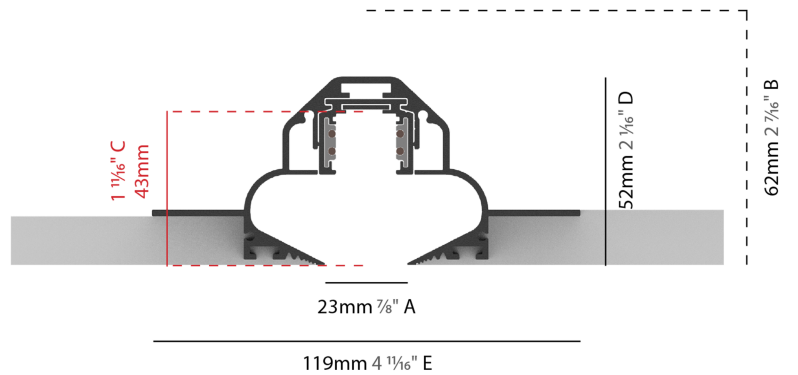

PROJECT	
TYPE	
SPECIFIER	
QUANTITY	
DATE	

CLICKTRACK 25 TRACK

A3CLK25-TRI-SYS

base number

1. To build a product code in our configurator select the specify button on the base model # product page
2. To build a manual product code on this datasheet choose from the options listed below in blue font and add the suffix to the base model #

GENERAL

Series: Clicktrack
Subseries: Clicktrack 25
Partner: Prolicht
Division: Architectural
Installation: Track
Product Type: Track System Low Voltage
Mounting Location: Ceiling

PHYSICAL

Ceiling Thickness (mm): 12.5
Ceiling Thickness (in): 1/2
Fixture Finish: SSR / BKV / CWI / CRY / HAB / UFT / ITA / RUA / FTG / MYG / LOD / PUS / FRO / FUP / KIA / POP / BLS / SPG / MEY / GOH / CHC / COM / ABZ / JAG / OBR / MOS / ROR
Fixture Material: Extruded Aluminum

ELECTRICAL

Input Voltage (V): 120 - 277
Constant Voltage (V): 48
Upon Request: Non-dimming / 0-10Vdc dimming

LED

Upon Request: Special Color Temperature Special LED RGB-W Tunable

OPTICAL

Upon Request: Special Beam Angles

RATINGS AND CERTIFICATIONS

Certified By: Certified for North American Standards
IP rating: IP20

A: Opening width | B: Recess depth | C: Opening depth
D: Profile height | E: Width including mounting brackets