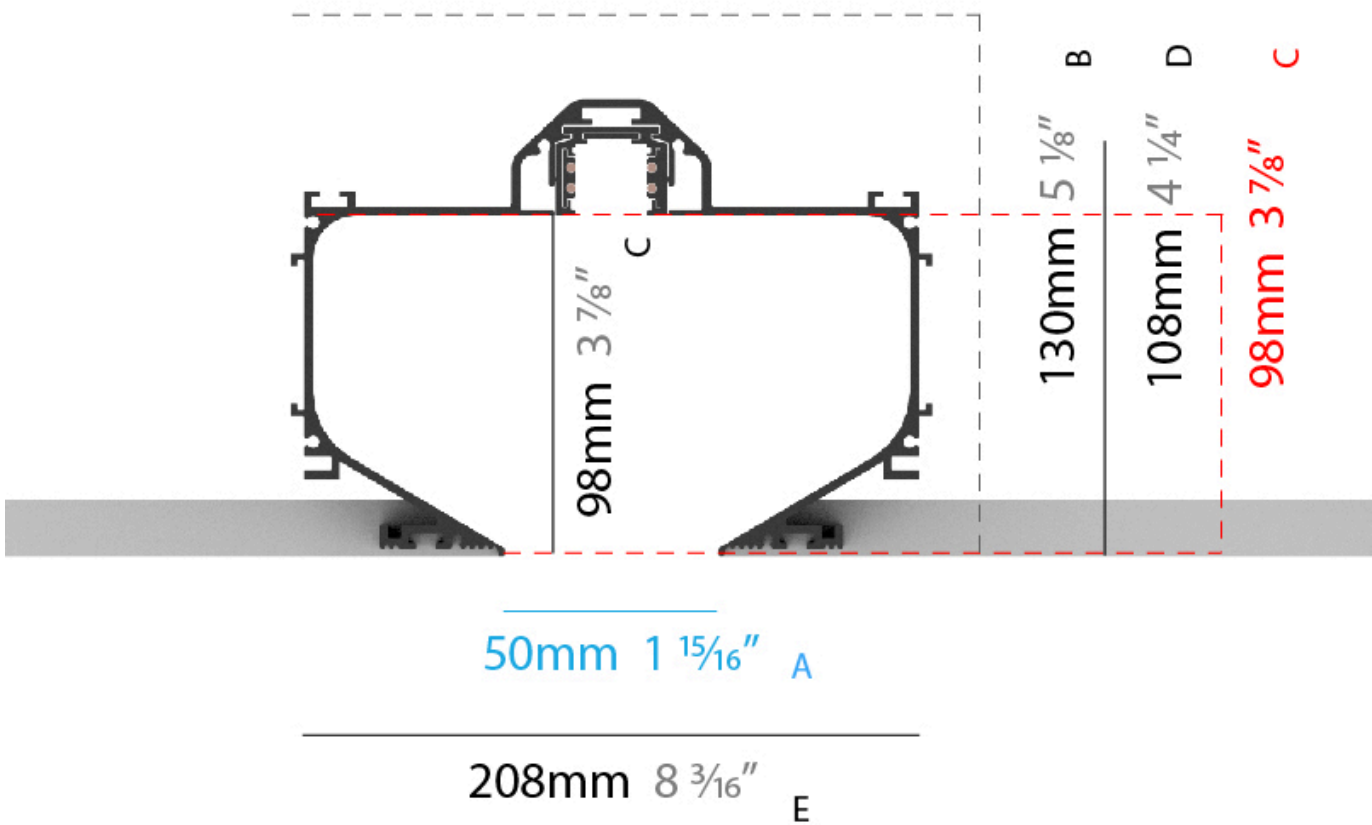

PROJECT	_____
TYPE	_____
SPECIFIER	_____
QUANTITY	_____
DATE	_____

A: OPENING WIDTH   B: RECESS DEPTH   C: OPENING DEPTH
D: PROFILE HEIGHT   E: WIDTH INCLUDING MOUNTING BRACKETS