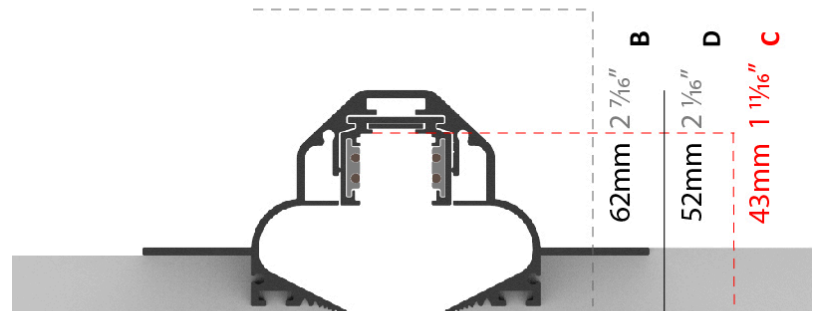

#### RATINGS AND CERTIFICATIONS

Certified By: Certified for North American Standards \_\_\_\_\_  
 IP rating: IP20 \_\_\_\_\_

23mm 1 1/4" A

119mm 1 1/16" E

A: OPENING WIDTH    B: RECESS DEPTH    C: OPENING DEPTH  
 D: PROFILE HEIGHT    E: WIDTH INCLUDING MOUNTING BRACKETS