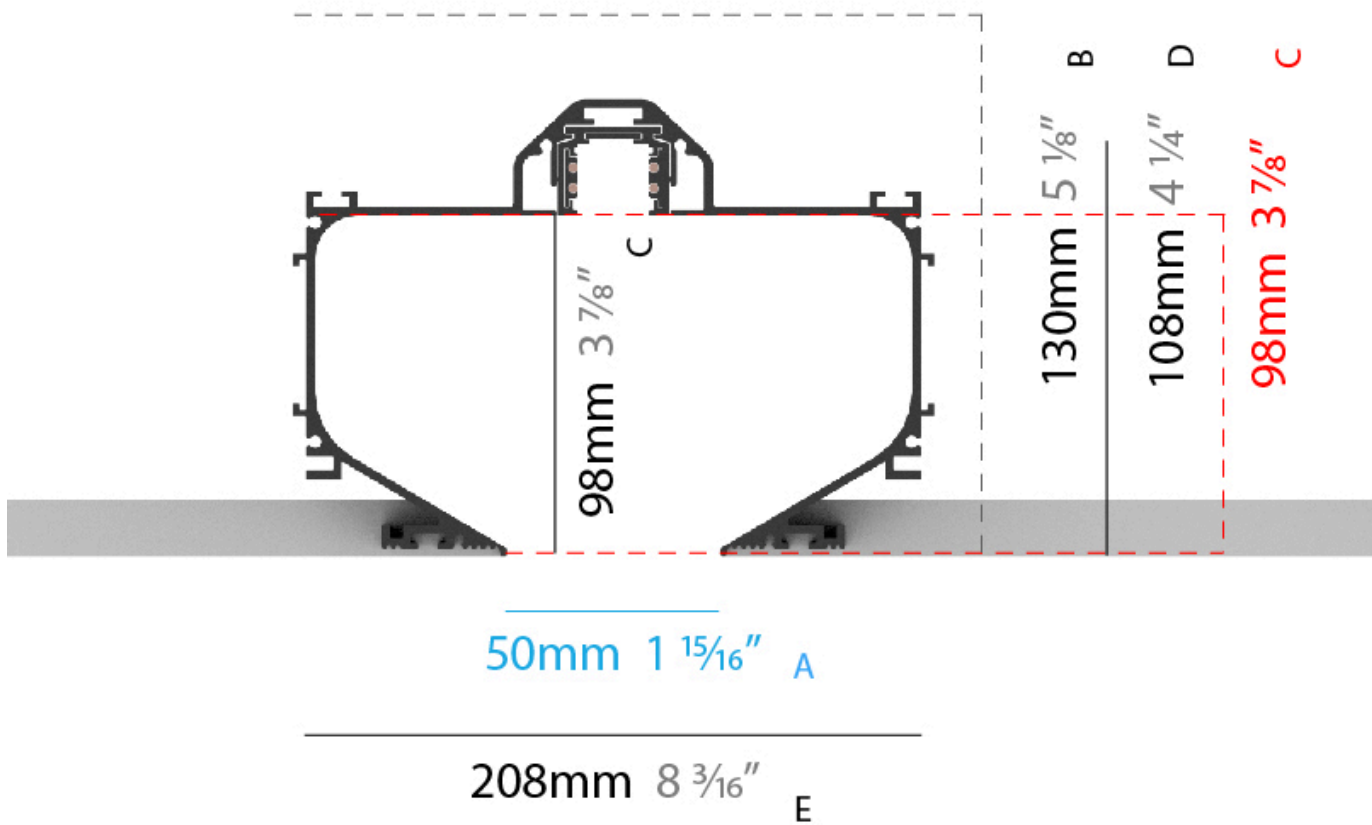

#### RATINGS AND CERTIFICATIONS

Certified By: Certified for North American Standards  
 IP rating: IP20

**A:** OPENING WIDTH    **B:** RECESS DEPTH    **C:** OPENING DEPTH  
**D:** PROFILE HEIGHT    **E:** WIDTH INCLUDING MOUNTING BRACKETS

PROJECT	_____
TYPE	_____
SPECIFIER	_____
QUANTITY	_____
DATE	_____

**A: OPENING WIDTH    B: RECESS DEPTH    C: OPENING DEPTH**  
**D: PROFILE HEIGHT    E: WIDTH INCLUDING MOUNTING BRACKETS**

PROJECT
TYPE
SPECIFIER
QUANTITY
DATE