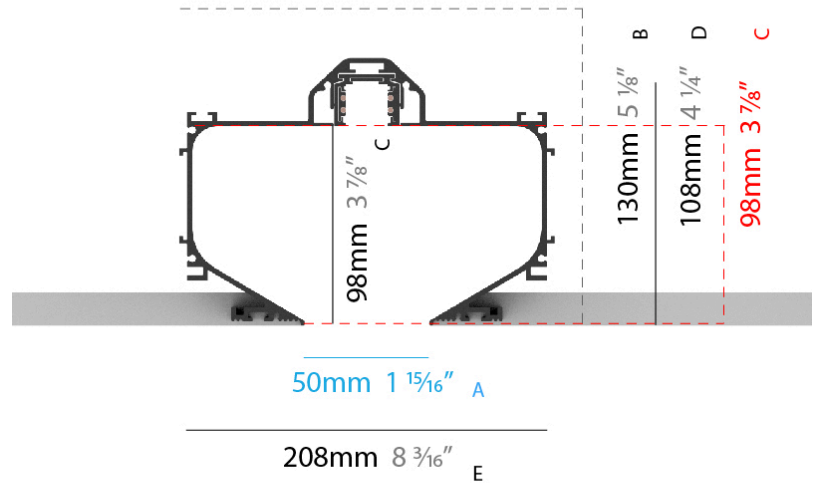

#### OPTICAL

Upon Request: Special Beam Angles

#### RATINGS AND CERTIFICATIONS

Certified By: Certified for North American Standards  
 IP rating: IP20

**A:** OPENING WIDTH    **B:** RECESS DEPTH    **C:** OPENING DEPTH  
**D:** PROFILE HEIGHT    **E:** WIDTH INCLUDING MOUNTING BRACKETS