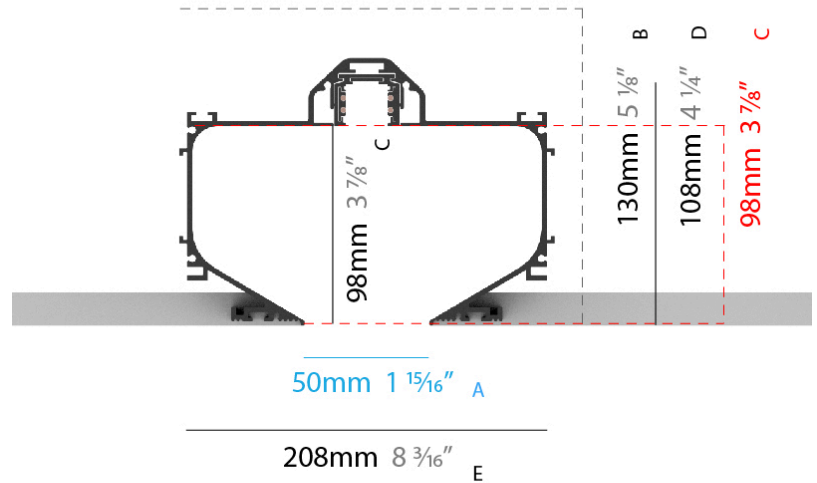

#### RATINGS AND CERTIFICATIONS

Certified By: Certified for North American Standards  
 IP rating: IP20

**A:** OPENING WIDTH    **B:** RECESS DEPTH    **C:** OPENING DEPTH  
**D:** PROFILE HEIGHT    **E:** WIDTH INCLUDING MOUNTING BRACKETS