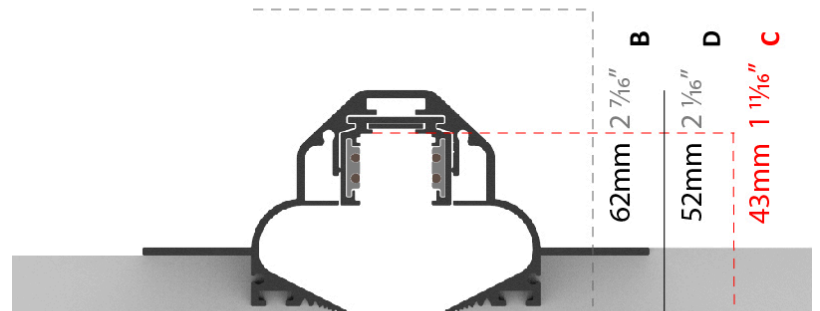

#### RATINGS AND CERTIFICATIONS

Certified By: Certified for North American Standards  
 IP rating: IP20

23mm 1 1/4" A

119mm 1 1/16" E

A: OPENING WIDTH    B: RECESS DEPTH    C: OPENING DEPTH  
 D: PROFILE HEIGHT    E: WIDTH INCLUDING MOUNTING BRACKETS