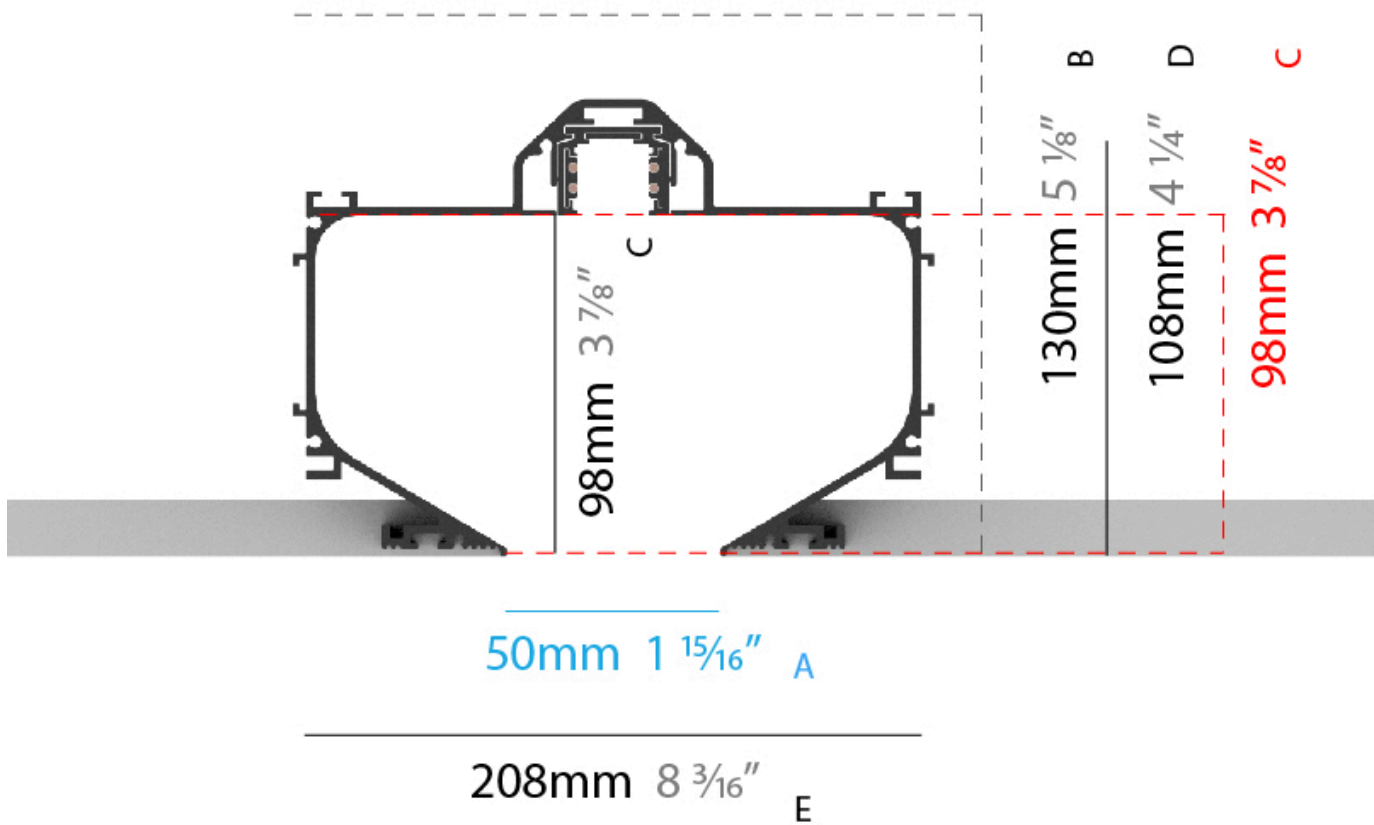

#### RATINGS AND CERTIFICATIONS

Certified By: Certified for North American Standards  
 IP rating: IP20

**A:** OPENING WIDTH    **B:** RECESS DEPTH    **C:** OPENING DEPTH  
**D:** PROFILE HEIGHT    **E:** WIDTH INCLUDING MOUNTING BRACKETS

PROJECT	
TYPE	
SPECIFIER	
QUANTITY	
DATE	

**A:** OPENING WIDTH    **B:** RECESS DEPTH    **C:** OPENING DEPTH  
**D:** PROFILE HEIGHT    **E:** WIDTH INCLUDING MOUNTING BRACKETS

PROJECT
TYPE
SPECIFIER
QUANTITY
DATE