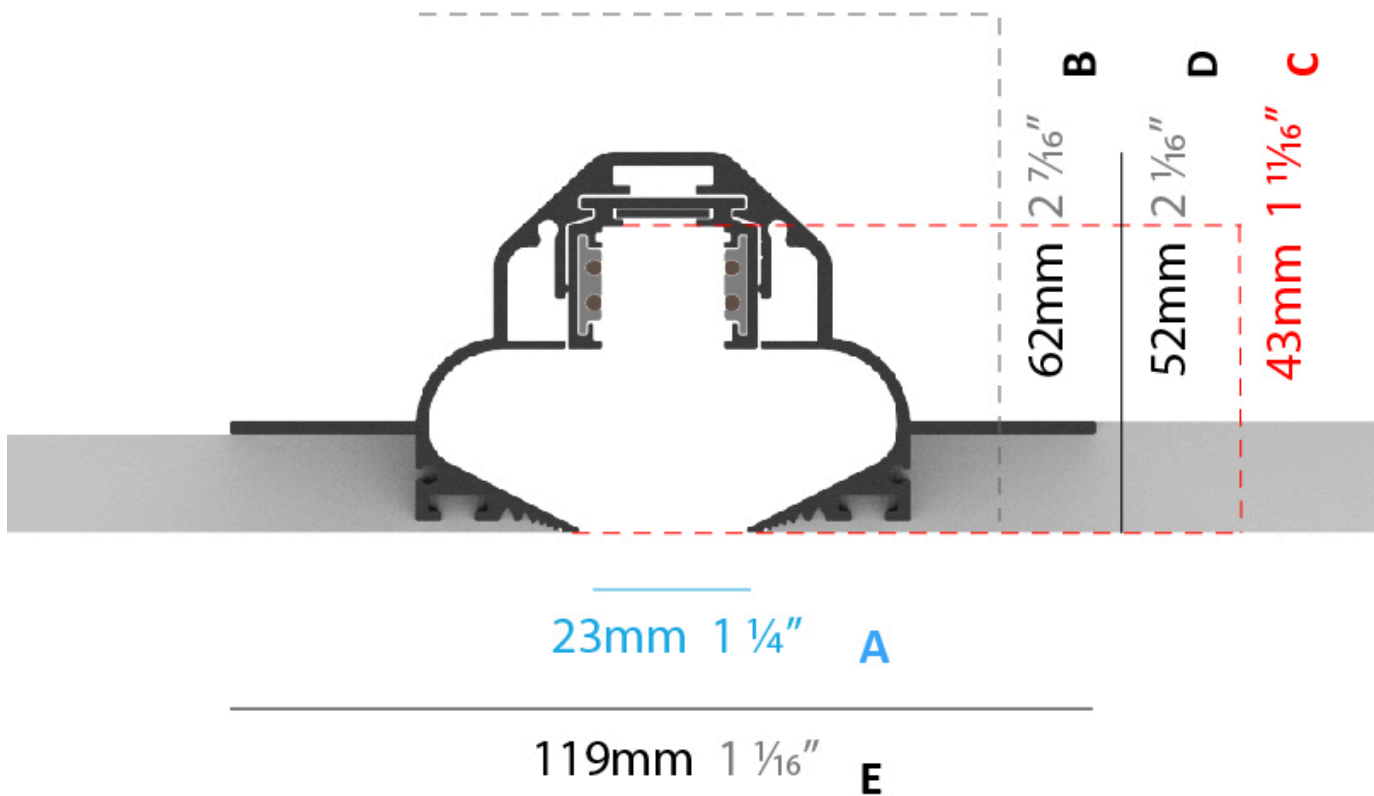

PROJECT	_____
TYPE	_____
SPECIFIER	_____
QUANTITY	_____
DATE	_____

A: OPENING WIDTH   B: RECESS DEPTH   C: OPENING DEPTH
D: PROFILE HEIGHT   E: WIDTH INCLUDING MOUNTING BRACKETS