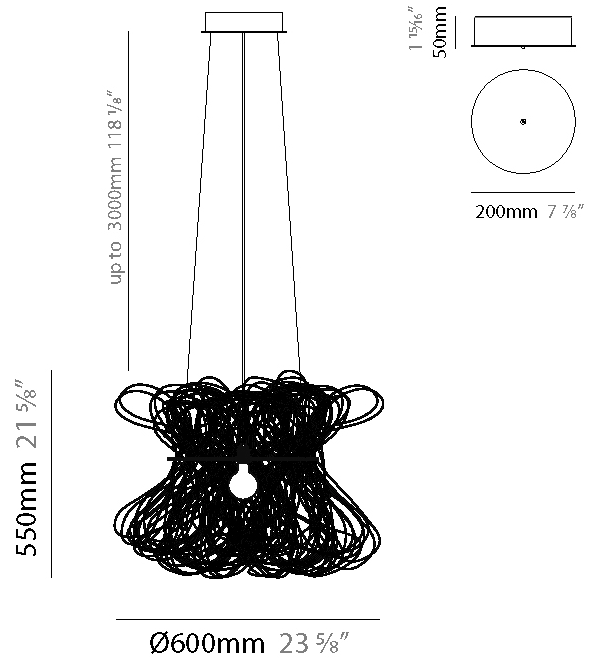

PROJECT	
TYPE	
SPECIFIER	
QUANTITY	
DATE	

CLOCHE SUSPENSION

D101722

base number

1. To build a product code in our configurator select the specify button on the base model # product page
2. To build a manual product code on this datasheet choose from the options listed below in blue font and add the suffix to the base model #

GENERAL

Series: Cloche
Brand: Quasar
Division: Design
Mounting Type: Suspension
Mounting Location: Ceiling
Subcategory: Ambient

PHYSICAL

Shape: Abstract
Diameter (mm): 600
Diameter (in): 23 5/8
Height (mm): 550
Height (in): 21 5/8
Max. Overall Height (mm): 3550
Max. Overall Height (in): 139 3/4
Light Distribution: Omnidirectional
Weight (kg): 11
Weight (lbs): 24.25
Fixture Finish: STW
Fixture Material: Metal
Cable Details: 3000mm Cable

ELECTRICAL

Number of Lamps: 1
Lamp Type: LED Retrofit
Lamp Shape: A19
Bulb Included: Bulb Not Included
Total Output Wattage (W): 8
Max. Wattage Per Lamp (W): 8
Lamp Base: E26
Input Voltage (V): 120
Upon Request: 277Vac / GU24

LED

OPTICAL

RATINGS AND CERTIFICATIONS

Certified By: Certified for North American Standards
IP rating: IP20