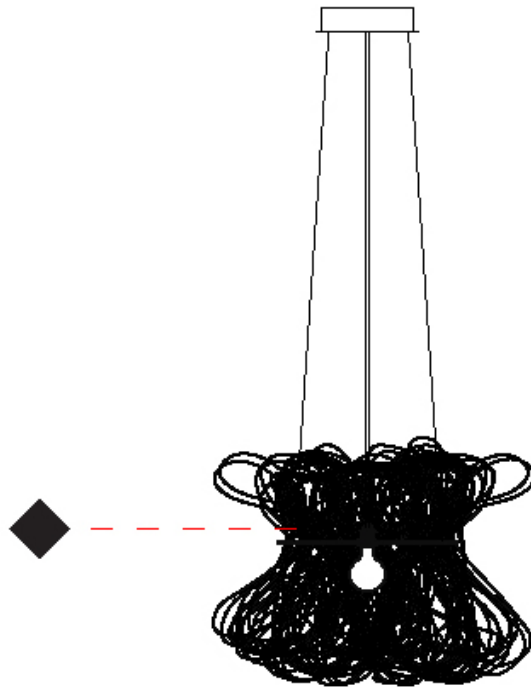

CLOCHE SUSPENSION

D101722

PROJECT

TYPE

SPECIFIER

QUANTITY

DATE

D