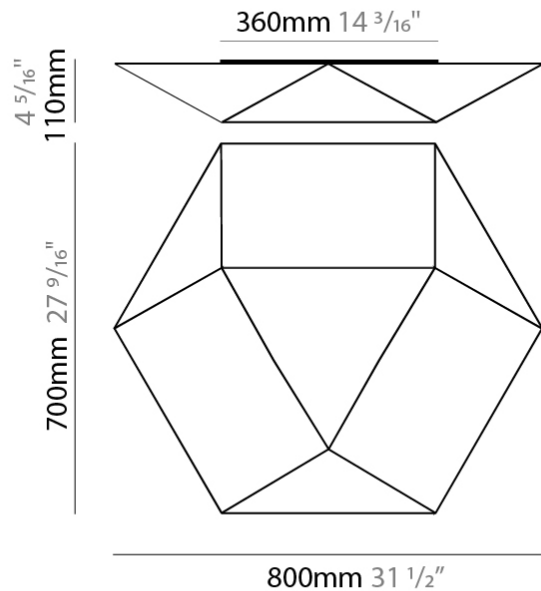

CLONE SURFACE

D112011-

base number _____ Color _____
Temperature _____

1. To build a product code in our configurator select the specify button on the base model # product page
2. To build a manual product code on this datasheet choose from the options listed below in blue font and add the suffix to the base model #

GENERAL

Series: Clone _____
Brand: Ole _____
Division: Design _____
Mounting Type: Surface _____
Mounting Location: Ceiling _____
Subcategory: Ambient _____

PHYSICAL

Shape: Abstract _____
Length (mm): 800 _____
Length (in): 31 1/2 _____
Width (mm): 700 _____
Width (in): 27 9/16 _____
Height (mm): 110 _____
Height (in): 4 5/16 _____
Light Distribution: Omnidirectional _____
Weight (kg): 2.3 _____
Weight (lbs): 5.1 _____
Diffuser: Elastic Fabric - Optical White _____
Fixture Finish: WHI _____
Fixture Material: Metal / Elastic Fabric _____

ELECTRICAL

Lamp Type: LED _____
Input Wattage (W): 25 _____
Dimming: Non-Dimmable / 0-10V Dimming _____
Driver Included: Yes _____
Driver Location: Integrated _____
Driver Type: Constant Current - Universal _____
Driver Class: Class 2 _____
Input Voltage (V): 120 - 277 _____
Constant Current (mA): 700 _____

LED

Color Temperature (°K): 3000 / 4000 _____
Max. Delivered Lumen (lm): 3115 / 3258 _____
CRI: >80 CRI _____
Lamp Life (hrs): 50000 _____

OPTICAL

RATINGS AND CERTIFICATIONS

Certified By: Certified for North American Standards _____
IP rating: IP20 _____