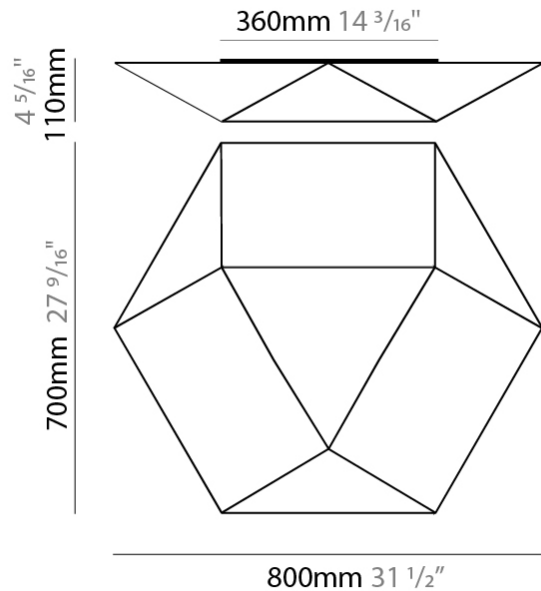

CLONE SURFACE

D112010

base number

1. To build a product code in our configurator select the specify button on the base model # product page
2. To build a manual product code on this datasheet choose from the options listed below in blue font and add the suffix to the base model #

GENERAL

Series: Clone
Brand: Ole
Division: Design
Mounting Type: Surface
Mounting Location: Wall / Ceiling
Subcategory: Ambient

PHYSICAL

Shape: Abstract
Length (mm): 800
Length (in): 31 1/2
Width (mm): 700
Width (in): 27 9/16
Height (mm): 110
Height (in): 4 5/16
Light Distribution: Omnidirectional
Weight (kg): 2.2
Weight (lbs): 4.8
Diffuser: Elastic Fabric - Optical White
Fixture Finish: WHI
Fixture Material: Metal / Elastic Fabric

ELECTRICAL

Number of Lamps: 4
Lamp Type: LED Retrofit
Lamp Shape: A19
Bulb Included: Bulb Not Included
Max. Wattage Per Lamp (W): 15
Lamp Base: E26
Input Voltage (V): 120
Upon Request: 277Vac / GU24

LED

OPTICAL

RATINGS AND CERTIFICATIONS

Certified By: Certified for North American Standards
IP rating: IP20