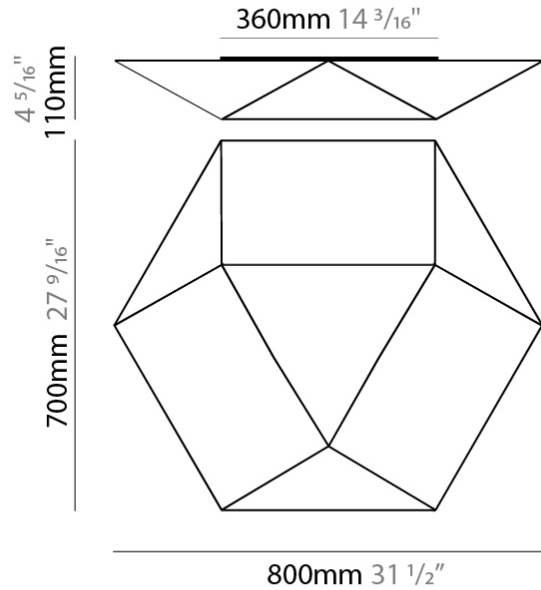

CLONE SURFACE

D112011-

base number _____ Color _____
Temperature _____

1. To build a product code in our configurator select the specify button on the base model # product page
2. To build a manual product code on this datasheet choose from the options listed below in blue font and add the suffix to the base model #

GENERAL

Series: Clone _____
Brand: Ole _____
Division: Design _____
Mounting Type: Surface _____
Mounting Location: Ceiling _____
Subcategory: Ambient _____

PHYSICAL

Shape: Abstract _____
Length (mm): 800 _____
Length (in): 31 1/2 _____
Width (mm): 700 _____
Width (in): 27 9/16 _____
Height (mm): 110 _____
Height (in): 4 5/16 _____
Light Distribution: Omnidirectional _____
Weight (kg): 2.3 _____
Weight (lbs): 5.1 _____
Diffuser: Elastic Fabric - Optical White _____
Fixture Finish: WHI _____
Fixture Material: Metal / Elastic Fabric _____

ELECTRICAL

Lamp Type: LED _____
Input Wattage (W): 25 _____
Dimming: Non-Dimmable / 0-10V Dimming _____
Driver Included: Yes _____
Driver Location: Integrated _____
Driver Type: Constant Current - Universal _____
Driver Class: Class 2 _____
Input Voltage (V): 120 - 277 _____
Constant Current (mA): 700 _____

LED

Color Temperature (°K): 3000 / 4000 _____
Max. Delivered Lumen (lm): 3115 / 3258 _____
CRI: >80 CRI _____
Lamp Life (hrs): 50000 _____

OPTICAL

RATINGS AND CERTIFICATIONS

Certified By: Certified for North American Standards _____
IP rating: IP20 _____