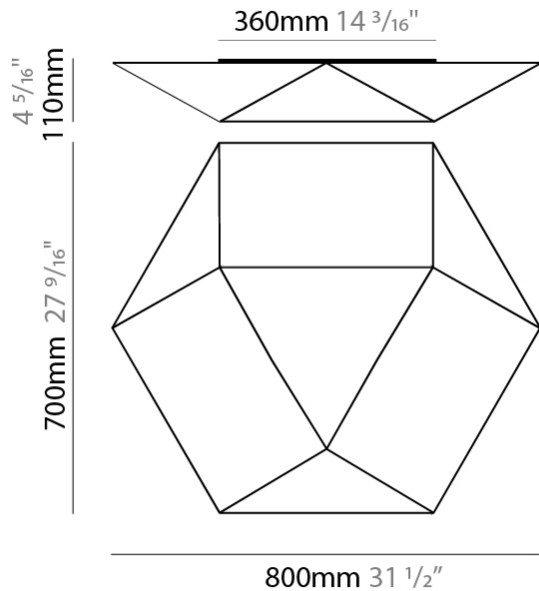

PROJECT _____
TYPE _____
SPECIFIER _____
QUANTITY _____
DATE _____

CLONE SURFACE

D112010

base number

1. To build a product code in our configurator select the specify button on the base model # product page
2. To build a manual product code on this datasheet choose from the options listed below in blue font and add the suffix to the base model #

GENERAL

Series: Clone
Brand: Ole
Division: Design
Mounting Type: Surface
Mounting Location: Wall / Ceiling
Subcategory: Ambient

PHYSICAL

Shape: Abstract
Length (mm): 800
Length (in): 31 1/2
Width (mm): 700
Width (in): 27 9/16
Height (mm): 110
Height (in): 4 5/16
Light Distribution: Omnidirectional
Weight (kg): 2.2
Weight (lbs): 4.8
Diffuser: Elastic Fabric - Optical White
Fixture Finish: WHI
Fixture Material: Metal / Elastic Fabric

ELECTRICAL

Number of Lamps: 4
Lamp Type: LED Retrofit
Lamp Shape: A19
Bulb Included: Bulb Not Included
Max. Wattage Per Lamp (W): 15
Lamp Base: E26
Input Voltage (V): 120
Upon Request: 277Vac / GU24

LED

OPTICAL

RATINGS AND CERTIFICATIONS

Certified By: Certified for North American Standards
IP rating: IP20