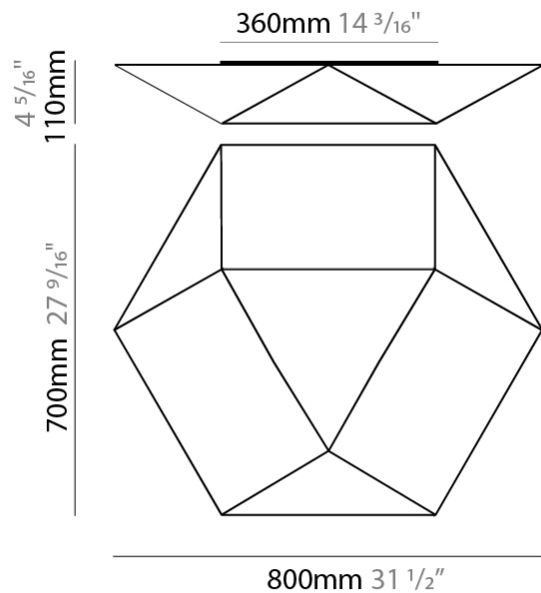

CLONE SURFACE

D112010

base number

1. To build a product code in our configurator select the specify button on the base model # product page
2. To build a manual product code on this datasheet choose from the options listed below in blue font and add the suffix to the base model #

GENERAL

Series: Clone
Brand: Ole
Division: Design
Mounting Type: Surface
Mounting Location: Wall / Ceiling
Subcategory: Ambient

PHYSICAL

Shape: Abstract
Length (mm): 800
Length (in): 31 1/2
Width (mm): 700
Width (in): 27 9/16
Height (mm): 110
Height (in): 4 5/16
Light Distribution: Omnidirectional
Weight (kg): 2.2
Weight (lbs): 4.8
Diffuser: Elastic Fabric - Optical White
Fixture Finish: WHI
Fixture Material: Metal / Elastic Fabric

ELECTRICAL

Number of Lamps: 4
Lamp Type: LED Retrofit
Lamp Shape: A19
Bulb Included: Bulb Not Included
Max. Wattage Per Lamp (W): 15
Lamp Base: E26
Input Voltage (V): 120
Upon Request: 277Vac / GU24

LED

OPTICAL

RATINGS AND CERTIFICATIONS

Certified By: Certified for North American Standards
IP rating: IP20