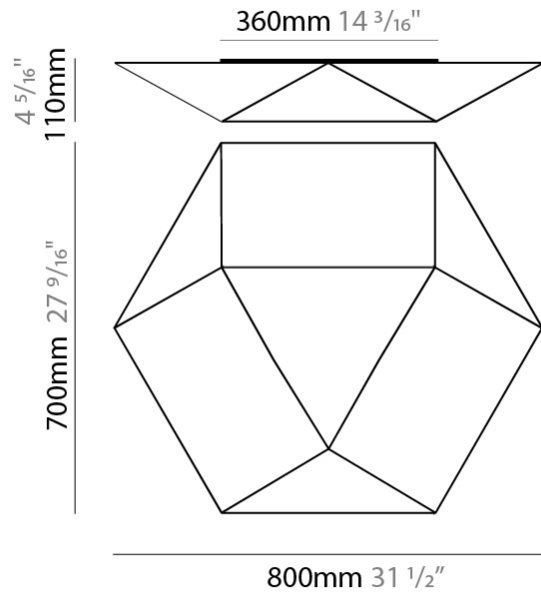

PROJECT _____
TYPE _____
SPECIFIER _____
QUANTITY _____
DATE _____

CLONE SURFACE

D112010

base number

1. To build a product code in our configurator select the specify button on the base model # product page
2. To build a manual product code on this datasheet choose from the options listed below in blue font and add the suffix to the base model #

GENERAL

Series: Clone
Brand: Ole
Division: Design
Mounting Type: Surface
Mounting Location: Wall / Ceiling
Subcategory: Ambient

PHYSICAL

Shape: Abstract
Length (mm): 800
Length (in): 31 1/2
Width (mm): 700
Width (in): 27 9/16
Height (mm): 110
Height (in): 4 5/16
Light Distribution: Omnidirectional
Weight (kg): 2.2
Weight (lbs): 4.8
Diffuser: Elastic Fabric - Optical White
Fixture Finish: WHI
Fixture Material: Metal / Elastic Fabric

ELECTRICAL

Number of Lamps: 4
Lamp Type: LED Retrofit
Lamp Shape: A19
Bulb Included: Bulb Not Included
Max. Wattage Per Lamp (W): 15
Lamp Base: E26
Input Voltage (V): 120
Upon Request: 277Vac / GU24

LED

OPTICAL

RATINGS AND CERTIFICATIONS

Certified By: Certified for North American Standards
IP rating: IP20