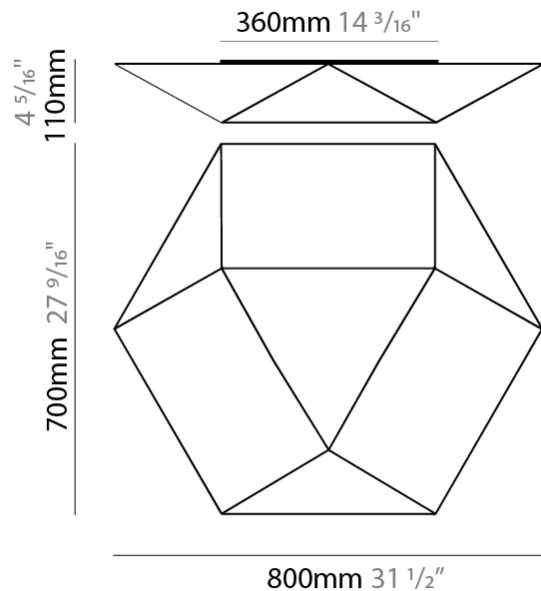

CLONE SURFACE

D112011-

base number _____ Color _____
Temperature _____

1. To build a product code in our configurator select the specify button on the base model # product page
2. To build a manual product code on this datasheet choose from the options listed below in blue font and add the suffix to the base model #

GENERAL

Series: Clone _____
Brand: Ole _____
Division: Design _____
Mounting Type: Surface _____
Mounting Location: Ceiling _____
Subcategory: Ambient _____

PHYSICAL

Shape: Abstract _____
Length (mm): 800 _____
Length (in): 31 1/2 _____
Width (mm): 700 _____
Width (in): 27 9/16 _____
Height (mm): 110 _____
Height (in): 4 5/16 _____
Light Distribution: Omnidirectional _____
Weight (kg): 2.3 _____
Weight (lbs): 5.1 _____
Diffuser: Elastic Fabric - Optical White _____
Fixture Finish: WHI _____
Fixture Material: Metal / Elastic Fabric _____

ELECTRICAL

Lamp Type: LED _____
Input Wattage (W): 25 _____
Dimming: Non-Dimmable / 0-10V Dimming _____
Driver Included: Yes _____
Driver Location: Integrated _____
Driver Type: Constant Current - Universal _____
Driver Class: Class 2 _____
Input Voltage (V): 120 - 277 _____
Constant Current (MA): 700 _____

LED

Color Temperature (°K): 3000 / 4000 _____
Max. Delivered Lumen (lm): 3115 / 3258 _____
CRI: >80 CRI _____
Lamp Life (hrs): 50000 _____

OPTICAL

RATINGS AND CERTIFICATIONS

Certified By: Certified for North American Standards _____
IP rating: IP20 _____