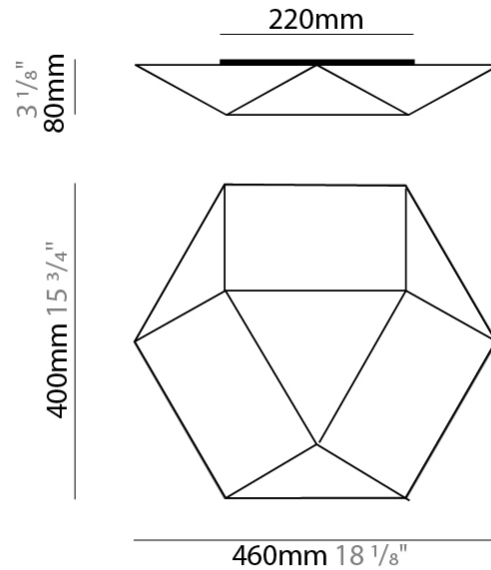

CLONE SURFACE

D112038

base number

1. To build a product code in our configurator select the specify button on the base model # product page
2. To build a manual product code on this datasheet choose from the options listed below in blue font and add the suffix to the base model #

GENERAL

Series: Clone
Partner: Ole
Division: Design
Installation: Surface
Product Type: Ceiling Surface
Mounting Location: Ceiling

PHYSICAL

Shape: Abstract
Length (mm): 460
Length (in): 18 1/8
Width (mm): 400
Width (in): 15 3/4
Height (mm): 80
Height (in): 3 1/8
Weight (kg): 1.2
Weight (lbs): 2.6
Diffuser: Elastic Fabric - Optical White
Fixture Finish: WHI
Holder Finish: White
Fixture Material: Metal / Elastic Fabric
Primary Material: Fabric

ELECTRICAL

Number of Lamps: 2
Lamp Type: LED Retrofit
Lamp Shape: A19
Bulb Included: Bulb Not Included
Max. Wattage Per Lamp (W): 15
Lamp Base: E26
Input Voltage (V): 120
Upon Request: 277Vac / GU24

LED

OPTICAL

RATINGS AND CERTIFICATIONS

Certified By: Certified for North American Standards
IP rating: IP20