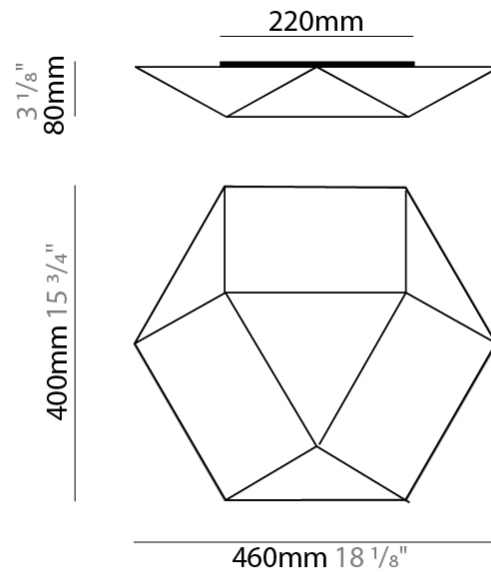

PROJECT	_____
TYPE	_____
SPECIFIER	_____
QUANTITY	_____
DATE	_____

CLONE SURFACE

D112038

base number

1. To build a product code in our configurator select the specify button on the base model # product page
2. To build a manual product code on this datasheet choose from the options listed below in blue font and add the suffix to the base model #

GENERAL

Series: Clone
Brand: Ole
Division: Design
Mounting Type: Surface
Mounting Location: Ceiling
Subcategory: Ambient

PHYSICAL

Shape: Abstract
Length (mm): 460
Length (in): 18 1/8
Width (mm): 400
Width (in): 15 3/4
Height (mm): 80
Height (in): 3 1/8
Light Distribution: Omnidirectional
Weight (kg): 1.2
Weight (lbs): 2.6
Diffuser: Elastic Fabric - Optical White
Fixture Finish: WHI
Holder Finish: White
Fixture Material: Metal / Elastic Fabric

ELECTRICAL

Number of Lamps: 2
Lamp Type: LED Retrofit
Lamp Shape: A19
Bulb Included: Bulb Not Included
Max. Wattage Per Lamp (W): 15
Lamp Base: E26
Input Voltage (V): 120
Upon Request: 277Vac / GU24

LED

OPTICAL

RATINGS AND CERTIFICATIONS

Certified By: Certified for North American Standards
IP rating: IP20