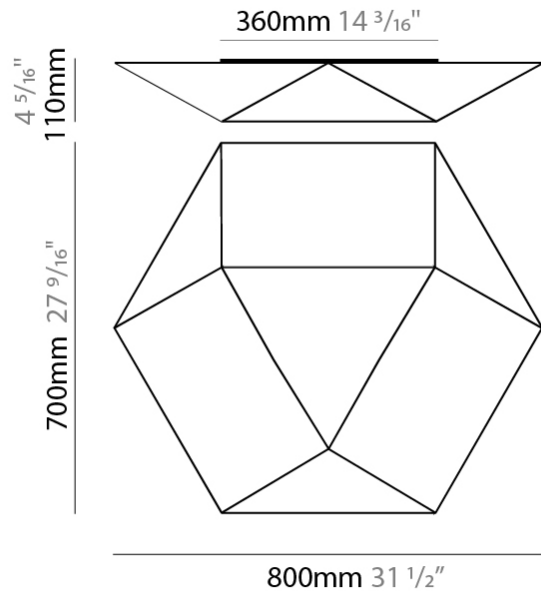

PROJECT	_____
TYPE	_____
SPECIFIER	_____
QUANTITY	_____
DATE	_____

CLONE SURFACE

D112010

base number

1. To build a product code in our configurator select the specify button on the base model # product page
2. To build a manual product code on this datasheet choose from the options listed below in blue font and add the suffix to the base model #

GENERAL

Series: Clone
Brand: Ole
Division: Design
Mounting Type: Surface
Mounting Location: Wall / Ceiling
Subcategory: Ambient

PHYSICAL

Shape: Abstract
Length (mm): 800
Length (in): 31 1/2
Width (mm): 700
Width (in): 27 9/16
Height (mm): 110
Height (in): 4 5/16
Light Distribution: Omnidirectional
Weight (kg): 2.2
Weight (lbs): 4.8
Diffuser: Elastic Fabric - Optical White
Fixture Finish: WHI
Fixture Material: Metal / Elastic Fabric

ELECTRICAL

Number of Lamps: 4
Lamp Type: LED Retrofit
Lamp Shape: A19
Bulb Included: Bulb Not Included
Max. Wattage Per Lamp (W): 15
Lamp Base: E26
Input Voltage (V): 120
Upon Request: 277Vac / GU24

LED

OPTICAL

RATINGS AND CERTIFICATIONS

Certified By: Certified for North American Standards
IP rating: IP20