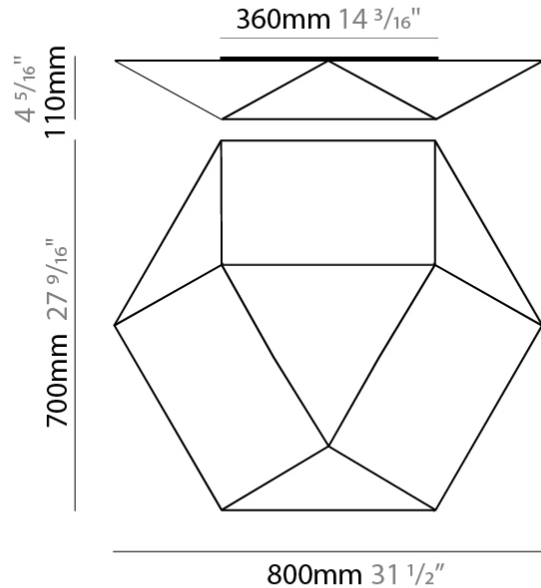

CLONE SURFACE

D112011-

base number _____ Color _____
Temperature _____

1. To build a product code in our configurator select the specify button on the base model # product page
2. To build a manual product code on this datasheet choose from the options listed below in blue font and add the suffix to the base model #

GENERAL

Series: Clone _____
Brand: Ole _____
Division: Design _____
Mounting Type: Surface _____
Mounting Location: Ceiling _____
Subcategory: Ambient _____

PHYSICAL

Shape: Abstract _____
Length (mm): 800 _____
Length (in): 31 1/2 _____
Width (mm): 700 _____
Width (in): 27 9/16 _____
Height (mm): 110 _____
Height (in): 4 5/16 _____
Light Distribution: Omnidirectional _____
Weight (kg): 2.3 _____
Weight (lbs): 5.1 _____
Diffuser: Elastic Fabric - Optical White _____
Fixture Finish: WHI _____
Fixture Material: Metal / Elastic Fabric _____

ELECTRICAL

Lamp Type: LED _____
Input Wattage (W): 25 _____
Dimming: Non-Dimmable / 0-10V Dimming _____
Driver Included: Yes _____
Driver Location: Integrated _____
Driver Type: Constant Current - Universal _____
Driver Class: Class 2 _____
Input Voltage (V): 120 - 277 _____
Constant Current (MA): 700 _____

LED

Color Temperature (°K): 3000 / 4000 _____
Max. Delivered Lumen (lm): 3115 / 3258 _____
CRI: >80 CRI _____
Lamp Life (hrs): 50000 _____

OPTICAL

RATINGS AND CERTIFICATIONS

Certified By: Certified for North American Standards _____
IP rating: IP20 _____