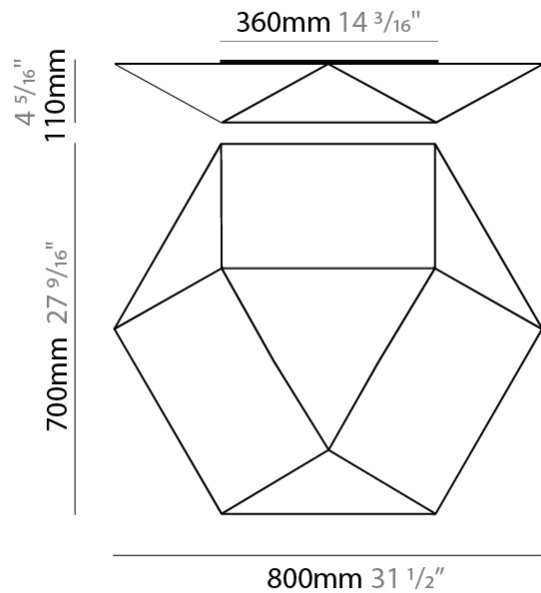

CLONE SURFACE

D112011-

base number _____ Color _____
Temperature _____

1. To build a product code in our configurator select the specify button on the base model # product page
2. To build a manual product code on this datasheet choose from the options listed below in blue font and add the suffix to the base model #

GENERAL

Series: Clone _____
Brand: Ole _____
Division: Design _____
Mounting Type: Surface _____
Mounting Location: Ceiling _____
Subcategory: Ambient _____

PHYSICAL

Shape: Abstract _____
Length (mm): 800 _____
Length (in): 31 1/2 _____
Width (mm): 700 _____
Width (in): 27 9/16 _____
Height (mm): 110 _____
Height (in): 4 5/16 _____
Light Distribution: Omnidirectional _____
Weight (kg): 2.3 _____
Weight (lbs): 5.1 _____
Diffuser: Elastic Fabric - Optical White _____
Fixture Finish: WHI _____
Fixture Material: Metal / Elastic Fabric _____

ELECTRICAL

Lamp Type: LED _____
Input Wattage (W): 25 _____
Dimming: Non-Dimmable / 0-10V Dimming _____
Driver Included: Yes _____
Driver Location: Integrated _____
Driver Type: Constant Current - Universal _____
Driver Class: Class 2 _____
Input Voltage (V): 120 - 277 _____
Constant Current (MA): 700 _____

LED

Color Temperature (°K): 3000 / 4000 _____
Max. Delivered Lumen (lm): 3115 / 3258 _____
CRI: >80 CRI _____
Lamp Life (hrs): 50000 _____

OPTICAL

RATINGS AND CERTIFICATIONS

Certified By: Certified for North American Standards _____
IP rating: IP20 _____