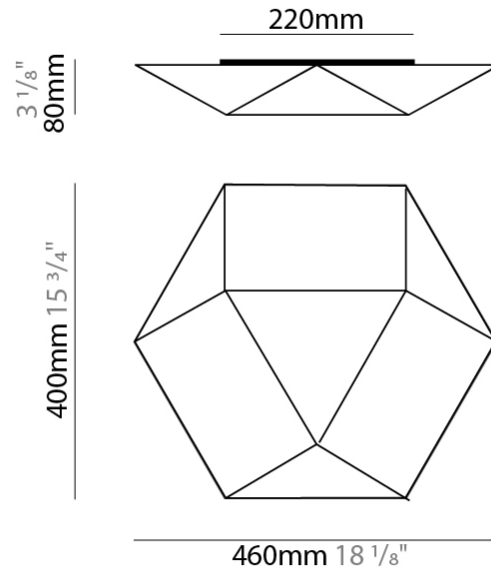

PROJECT _____
TYPE _____
SPECIFIER _____
QUANTITY _____
DATE _____

CLONE SURFACE

D112038

base number

1. To build a product code in our configurator select the specify button on the base model # product page
2. To build a manual product code on this datasheet choose from the options listed below in blue font and add the suffix to the base model #

GENERAL

Series: Clone
Brand: Ole
Division: Design
Mounting Type: Surface
Mounting Location: Ceiling
Subcategory: Ambient

PHYSICAL

Shape: Abstract
Length (mm): 460
Length (in): 18 1/8
Width (mm): 400
Width (in): 15 3/4
Height (mm): 80
Height (in): 3 1/8
Light Distribution: Omnidirectional
Weight (kg): 1.2
Weight (lbs): 2.6
Diffuser: Elastic Fabric - Optical White
Fixture Finish: WHI
Holder Finish: White
Fixture Material: Metal / Elastic Fabric

ELECTRICAL

Number of Lamps: 2
Lamp Type: LED Retrofit
Lamp Shape: A19
Bulb Included: Bulb Not Included
Max. Wattage Per Lamp (W): 15
Lamp Base: E26
Input Voltage (V): 120
Upon Request: 277Vac / GU24

LED

OPTICAL

RATINGS AND CERTIFICATIONS

Certified By: Certified for North American Standards
IP rating: IP20