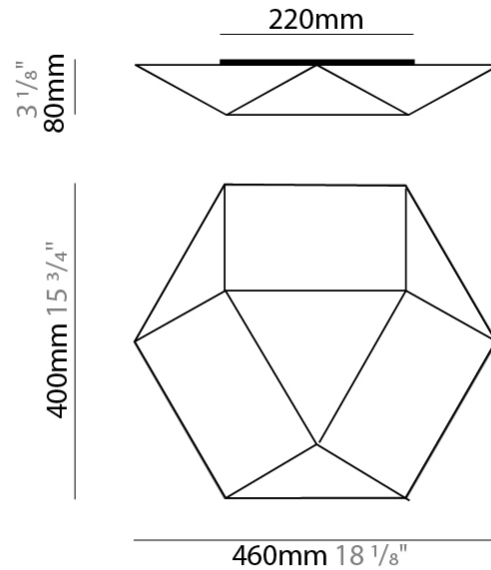

PROJECT _____
TYPE _____
SPECIFIER _____
QUANTITY _____
DATE _____

CLONE SURFACE

D112038

base number

1. To build a product code in our configurator select the specify button on the base model # product page
2. To build a manual product code on this datasheet choose from the options listed below in blue font and add the suffix to the base model #

GENERAL

Series: Clone
Partner: Ole
Division: Design
Installation: Surface
Product Type: Ceiling Surface
Mounting Location: Ceiling

PHYSICAL

Shape: Abstract
Length (mm): 460
Length (in): 18 1/8
Width (mm): 400
Width (in): 15 3/4
Height (mm): 80
Height (in): 3 1/8
Weight (kg): 1.2
Weight (lbs): 2.6
Diffuser: Elastic Fabric - Optical White
Fixture Finish: WHI
Holder Finish: White
Fixture Material: Metal / Elastic Fabric
Primary Material: Fabric

ELECTRICAL

Number of Lamps: 2
Lamp Type: LED Retrofit
Lamp Shape: A19
Bulb Included: Bulb Not Included
Max. Wattage Per Lamp (W): 15
Lamp Base: E26
Input Voltage (V): 120
Upon Request: 277Vac / GU24

LED

OPTICAL

RATINGS AND CERTIFICATIONS

Certified By: Certified for North American Standards
IP rating: IP20