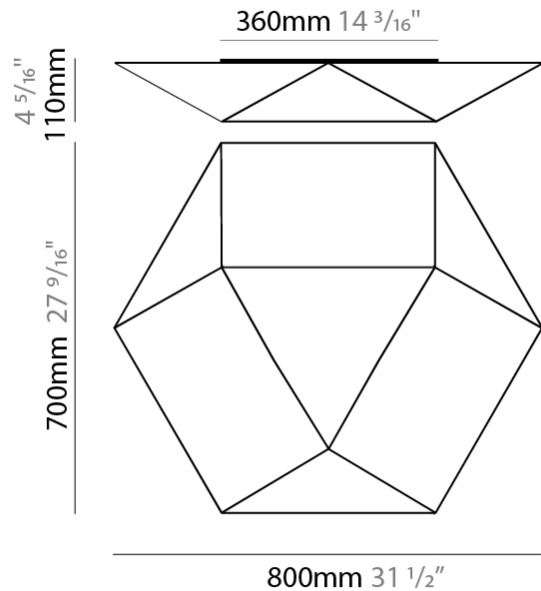

PROJECT	
TYPE	
SPECIFIER	
QUANTITY	
DATE	

CLONE SURFACE

D112010

base number

1. To build a product code in our configurator select the specify button on the base model # product page
2. To build a manual product code on this datasheet choose from the options listed below in blue font and add the suffix to the base model #

GENERAL

Series: Clone
Partner: Ole
Division: Design
Installation: Surface
Product Type: Ceiling Surface
Mounting Location: Ceiling

PHYSICAL

Shape: Abstract
Length (mm): 800
Length (in): 31 1/2
Width (mm): 700
Width (in): 27 9/16
Height (mm): 110
Height (in): 4 5/16
Weight (kg): 2.2
Weight (lbs): 4.8
Diffuser: Elastic Fabric - Optical White
Fixture Finish: WHI
Fixture Material: Metal / Elastic Fabric
Primary Material: Fabric

ELECTRICAL

Number of Lamps: 4
Lamp Type: LED Retrofit
Lamp Shape: A19
Bulb Included: Bulb Not Included
Max. Wattage Per Lamp (W): 15
Lamp Base: E26
Input Voltage (V): 120
Upon Request: 277Vac / GU24

LED

OPTICAL

RATINGS AND CERTIFICATIONS

Certified By: Certified for North American Standards
IP rating: IP20