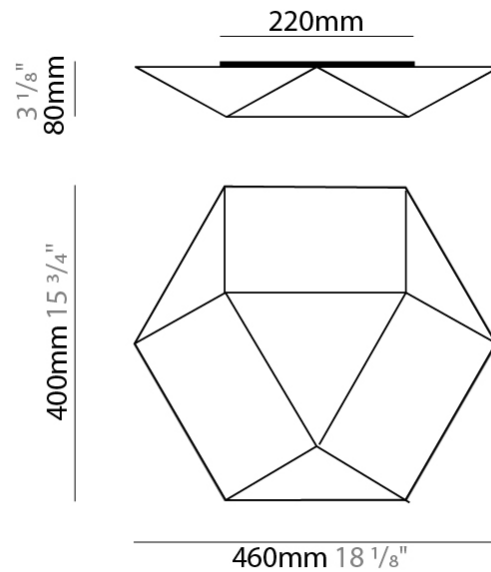

PROJECT _____
TYPE _____
SPECIFIER _____
QUANTITY _____
DATE _____

CLONE SURFACE

D112038

base number

1. To build a product code in our configurator select the specify button on the base model # product page
2. To build a manual product code on this datasheet choose from the options listed below in blue font and add the suffix to the base model #

GENERAL

Series: Clone
Brand: Ole
Division: Design
Mounting Type: Surface
Mounting Location: Ceiling
Subcategory: Ambient

PHYSICAL

Shape: Abstract
Length (mm): 460
Length (in): 18 1/8
Width (mm): 400
Width (in): 15 3/4
Height (mm): 80
Height (in): 3 1/8
Light Distribution: Omnidirectional
Weight (kg): 1.2
Weight (lbs): 2.6
Diffuser: Elastic Fabric - Optical White
Fixture Finish: WHI
Holder Finish: White
Fixture Material: Metal / Elastic Fabric

ELECTRICAL

Number of Lamps: 2
Lamp Type: LED Retrofit
Lamp Shape: A19
Bulb Included: Bulb Not Included
Max. Wattage Per Lamp (W): 15
Lamp Base: E26
Input Voltage (V): 120
Upon Request: 277Vac / GU24

LED

OPTICAL

RATINGS AND CERTIFICATIONS

Certified By: Certified for North American Standards
IP rating: IP20