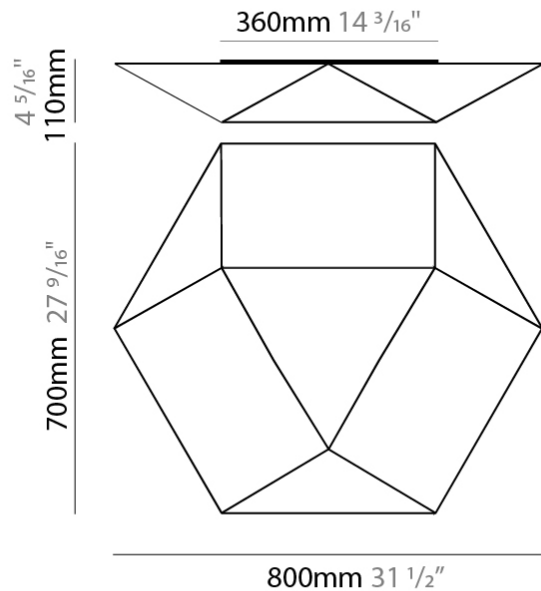

CLONE SURFACE

D112011-

base number _____ Color _____
Temperature _____

1. To build a product code in our configurator select the specify button on the base model # product page
2. To build a manual product code on this datasheet choose from the options listed below in blue font and add the suffix to the base model #

GENERAL

Series: Clone _____
Brand: Ole _____
Division: Design _____
Mounting Type: Surface _____
Mounting Location: Ceiling _____
Subcategory: Ambient _____

PHYSICAL

Shape: Abstract _____
Length (mm): 800 _____
Length (in): 31 1/2 _____
Width (mm): 700 _____
Width (in): 27 9/16 _____
Height (mm): 110 _____
Height (in): 4 5/16 _____
Light Distribution: Omnidirectional _____
Weight (kg): 2.3 _____
Weight (lbs): 5.1 _____
Diffuser: Elastic Fabric - Optical White _____
Fixture Finish: WHI _____
Fixture Material: Metal / Elastic Fabric _____

ELECTRICAL

Lamp Type: LED _____
Input Wattage (W): 25 _____
Dimming: Non-Dimmable / 0-10V Dimming _____
Driver Included: Yes _____
Driver Location: Integrated _____
Driver Type: Constant Current - Universal _____
Driver Class: Class 2 _____
Input Voltage (V): 120 - 277 _____
Constant Current (MA): 700 _____

LED

Color Temperature (°K): 3000 / 4000 _____
Max. Delivered Lumen (lm): 3115 / 3258 _____
CRI: >80 CRI _____
Lamp Life (hrs): 50000 _____

OPTICAL

RATINGS AND CERTIFICATIONS

Certified By: Certified for North American Standards _____
IP rating: IP20 _____