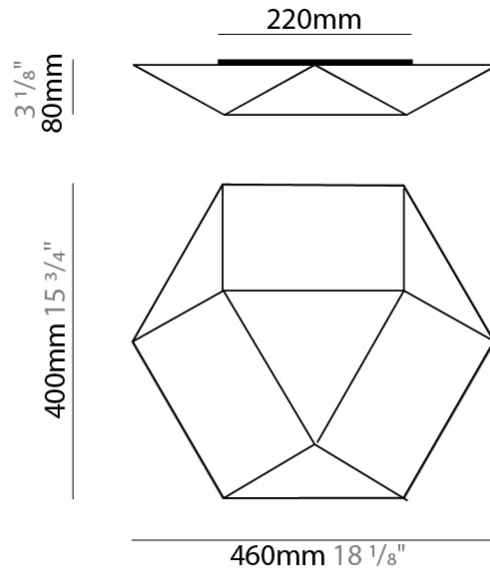

PROJECT _____
TYPE _____
SPECIFIER _____
QUANTITY _____
DATE _____

CLONE SURFACE

D112038

base number

1. To build a product code in our configurator select the specify button on the base model # product page
2. To build a manual product code on this datasheet choose from the options listed below in blue font and add the suffix to the base model #

GENERAL

Series: Clone
Brand: Ole
Division: Design
Mounting Type: Surface
Mounting Location: Ceiling
Subcategory: Ambient

PHYSICAL

Shape: Abstract
Length (mm): 460
Length (in): 18 1/8
Width (mm): 400
Width (in): 15 3/4
Height (mm): 80
Height (in): 3 1/8
Light Distribution: Omnidirectional
Weight (kg): 1.2
Weight (lbs): 2.6
Diffuser: Elastic Fabric - Optical White
Fixture Finish: WHI
Holder Finish: White
Fixture Material: Metal / Elastic Fabric

ELECTRICAL

Number of Lamps: 2
Lamp Type: LED Retrofit
Lamp Shape: A19
Bulb Included: Bulb Not Included
Max. Wattage Per Lamp (W): 15
Lamp Base: E26
Input Voltage (V): 120
Upon Request: 277Vac / GU24

LED

OPTICAL

RATINGS AND CERTIFICATIONS

Certified By: Certified for North American Standards
IP rating: IP20