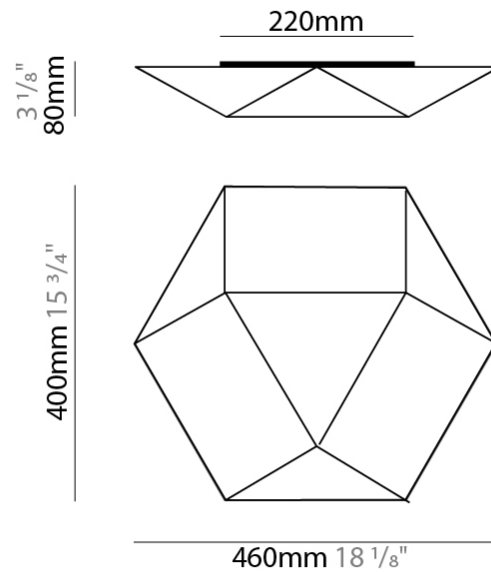

PROJECT _____
TYPE _____
SPECIFIER _____
QUANTITY _____
DATE _____

CLONE SURFACE

D112038

base number

1. To build a product code in our configurator select the specify button on the base model # product page
2. To build a manual product code on this datasheet choose from the options listed below in blue font and add the suffix to the base model #

GENERAL

Series: Clone
Partner: Ole
Division: Design
Installation: Surface
Product Type: Ceiling Surface
Mounting Location: Ceiling

PHYSICAL

Shape: Abstract
Length (mm): 460
Length (in): 18 1/8
Width (mm): 400
Width (in): 15 3/4
Height (mm): 80
Height (in): 3 1/8
Weight (kg): 1.2
Weight (lbs): 2.6
Diffuser: Elastic Fabric - Optical White
Fixture Finish: WHI
Holder Finish: White
Fixture Material: Metal / Elastic Fabric
Primary Material: Fabric

ELECTRICAL

Number of Lamps: 2
Lamp Type: LED Retrofit
Lamp Shape: A19
Bulb Included: Bulb Not Included
Max. Wattage Per Lamp (W): 15
Lamp Base: E26
Input Voltage (V): 120
Upon Request: 277Vac / GU24

LED

OPTICAL

RATINGS AND CERTIFICATIONS

Certified By: Certified for North American Standards
IP rating: IP20