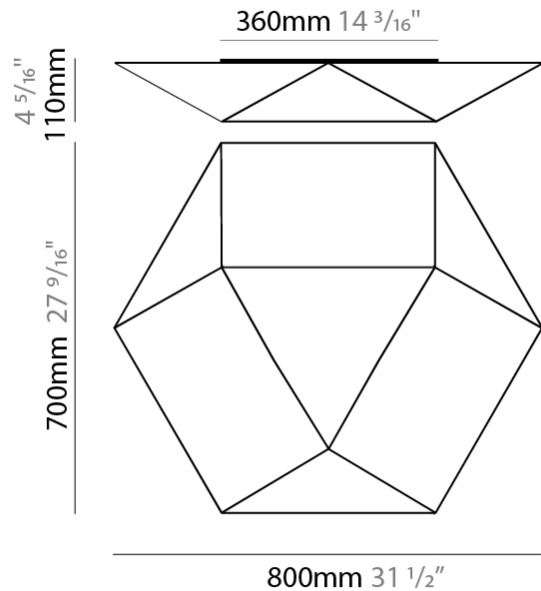

PROJECT _____
TYPE _____
SPECIFIER _____
QUANTITY _____
DATE _____

CLONE SURFACE

D112010

base number

1. To build a product code in our configurator select the specify button on the base model # product page
2. To build a manual product code on this datasheet choose from the options listed below in blue font and add the suffix to the base model #

GENERAL

Series: Clone
Partner: Ole
Division: Design
Installation: Surface
Product Type: Ceiling Surface
Mounting Location: Ceiling

PHYSICAL

Shape: Abstract
Length (mm): 800
Length (in): 31 1/2
Width (mm): 700
Width (in): 27 9/16
Height (mm): 110
Height (in): 4 5/16
Weight (kg): 2.2
Weight (lbs): 4.8
Diffuser: Elastic Fabric - Optical White
Fixture Finish: WHI
Fixture Material: Metal / Elastic Fabric
Primary Material: Fabric

ELECTRICAL

Number of Lamps: 4
Lamp Type: LED Retrofit
Lamp Shape: A19
Bulb Included: Bulb Not Included
Max. Wattage Per Lamp (W): 15
Lamp Base: E26
Input Voltage (V): 120
Upon Request: 277Vac / GU24

LED

OPTICAL

RATINGS AND CERTIFICATIONS

Certified By: Certified for North American Standards
IP rating: IP20