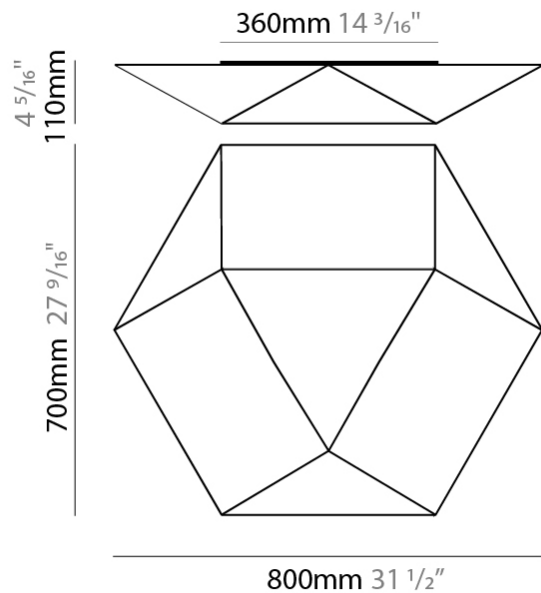

PROJECT _____
TYPE _____
SPECIFIER _____
QUANTITY _____
DATE _____

CLONE SURFACE

D112010

base number

1. To build a product code in our configurator select the specify button on the base model # product page
2. To build a manual product code on this datasheet choose from the options listed below in blue font and add the suffix to the base model #

GENERAL

Series: Clone
Brand: Ole
Division: Design
Mounting Type: Surface
Mounting Location: Wall / Ceiling
Subcategory: Ambient

PHYSICAL

Shape: Abstract
Length (mm): 800
Length (in): 31 1/2
Width (mm): 700
Width (in): 27 9/16
Height (mm): 110
Height (in): 4 5/16
Light Distribution: Omnidirectional
Weight (kg): 2.2
Weight (lbs): 4.8
Diffuser: Elastic Fabric - Optical White
Fixture Finish: WHI
Fixture Material: Metal / Elastic Fabric

ELECTRICAL

Number of Lamps: 4
Lamp Type: LED Retrofit
Lamp Shape: A19
Bulb Included: Bulb Not Included
Max. Wattage Per Lamp (W): 15
Lamp Base: E26
Input Voltage (V): 120
Upon Request: 277Vac / GU24

LED

OPTICAL

RATINGS AND CERTIFICATIONS

Certified By: Certified for North American Standards
IP rating: IP20