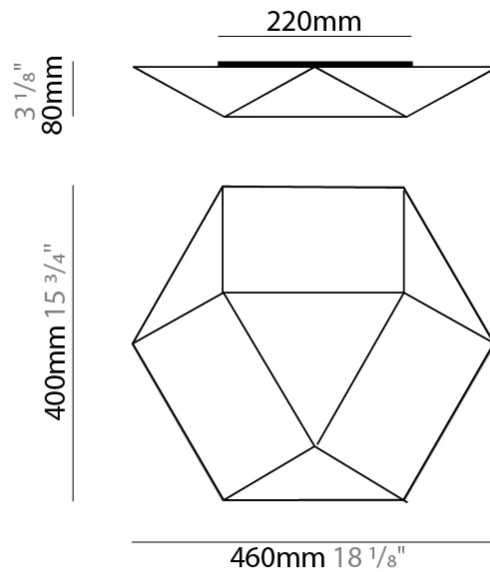

PROJECT _____
TYPE _____
SPECIFIER _____
QUANTITY _____
DATE _____

CLONE SURFACE

D112038

base number

1. To build a product code in our configurator select the specify button on the base model # product page
2. To build a manual product code on this datasheet choose from the options listed below in blue font and add the suffix to the base model #

GENERAL

Series: Clone
Brand: Ole
Division: Design
Mounting Type: Surface
Mounting Location: Ceiling
Subcategory: Ambient

PHYSICAL

Shape: Abstract
Length (mm): 460
Length (in): 18 1/8
Width (mm): 400
Width (in): 15 3/4
Height (mm): 80
Height (in): 3 1/8
Light Distribution: Omnidirectional
Weight (kg): 1.2
Weight (lbs): 2.6
Diffuser: Elastic Fabric - Optical White
Fixture Finish: WHI
Holder Finish: White
Fixture Material: Metal / Elastic Fabric

ELECTRICAL

Number of Lamps: 2
Lamp Type: LED Retrofit
Lamp Shape: A19
Bulb Included: Bulb Not Included
Max. Wattage Per Lamp (W): 15
Lamp Base: E26
Input Voltage (V): 120
Upon Request: 277Vac / GU24

LED

OPTICAL

RATINGS AND CERTIFICATIONS

Certified By: Certified for North American Standards
IP rating: IP20