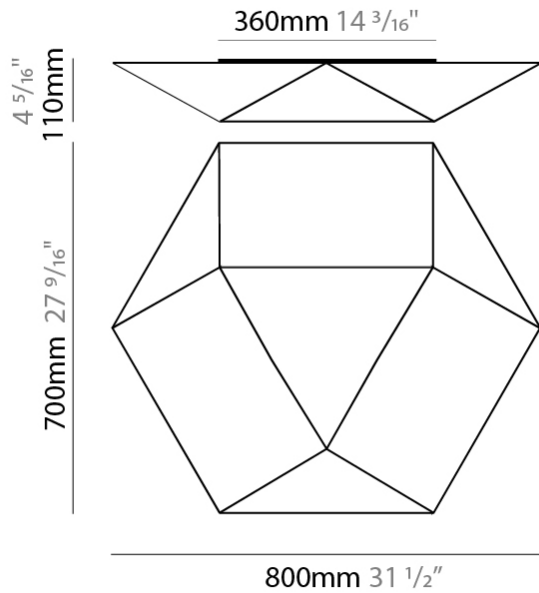

CLONE SURFACE

D112010

base number

1. To build a product code in our configurator select the specify button on the base model # product page
2. To build a manual product code on this datasheet choose from the options listed below in blue font and add the suffix to the base model #

GENERAL

Series: Clone
Brand: Ole
Division: Design
Mounting Type: Surface
Mounting Location: Wall / Ceiling
Subcategory: Ambient

PHYSICAL

Shape: Abstract
Length (mm): 800
Length (in): 31 1/2
Width (mm): 700
Width (in): 27 9/16
Height (mm): 110
Height (in): 4 5/16
Light Distribution: Omnidirectional
Weight (kg): 2.2
Weight (lbs): 4.8
Diffuser: Elastic Fabric - Optical White
Fixture Finish: WHI
Fixture Material: Metal / Elastic Fabric

ELECTRICAL

Number of Lamps: 4
Lamp Type: LED Retrofit
Lamp Shape: A19
Bulb Included: Bulb Not Included
Max. Wattage Per Lamp (W): 15
Lamp Base: E26
Input Voltage (V): 120
Upon Request: 277Vac / GU24

LED

OPTICAL

RATINGS AND CERTIFICATIONS

Certified By: Certified for North American Standards
IP rating: IP20