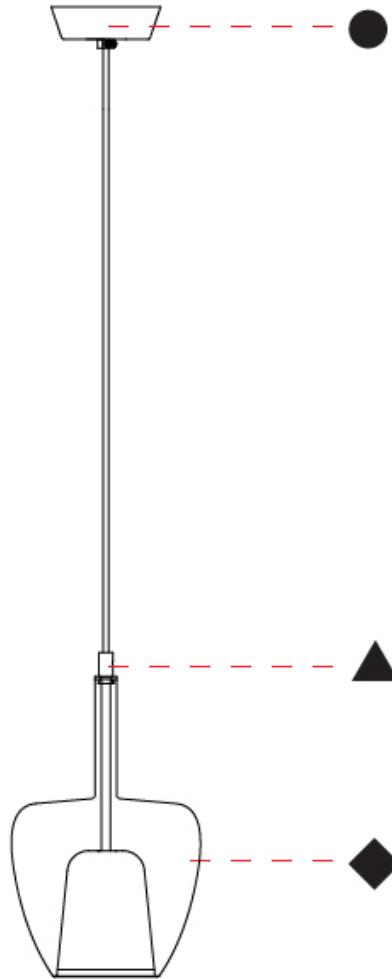

CLOS MONOPOINT SUSPENSION

D141302-

PROJECT	_____
TYPE	_____
SPECIFIER	_____
QUANTITY	_____
DATE	_____

D