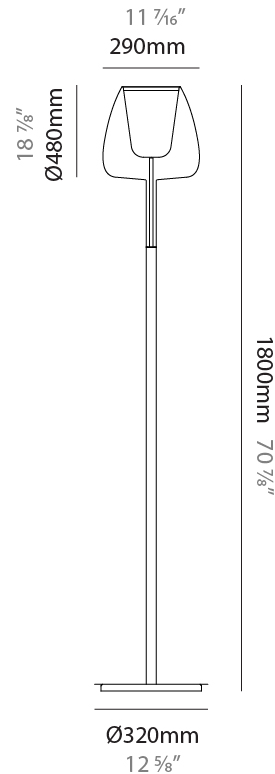

CLOS PORTABLE

D144046-

base number   Finish   Finish
Options   Options   Options

1. To build a product code in our configurator select the specify button on the base model # product page
2. To build a manual product code on this datasheet choose from the options listed below in blue font and add the suffix to the base model #

GENERAL

Series: Clos
Partner: Cangini & Tucci
Division: Design
Installation: Portable
Product Type: Floor
Mounting Location: Floor

PHYSICAL

Shape: Round
Diameter (mm): 320
Diameter (in): 12 ⁵/₈
Height (mm): 480
Height (in): 18 ⁷/₈
Max. Overall Height (mm): 1800
Max. Overall Height (in): 70 ⁷/₈
Weight (kg): 10.70
Weight (lbs): 23.59
Fixture Finish: [AMB](#) / [BLK](#) / [BRZ](#) / [GLD](#) / [GRN](#) / [PNK](#) / [RGD](#) / [RUB](#) / [SKB](#) / [SMK](#) / [STE](#) / [TOB](#) / [TRA](#)
Holder Finish: [BCN](#) / [CHR](#) / [FGD](#)
Fixture Material: Glass / Metal
Primary Material: Glass - Borosilicate
Cable Details: 2000mm/78 3/4" cable

ELECTRICAL

Number of Lamps: 1
Lamp Type: LED Retrofit
Input Wattage (W): 105
Bulb Included: Bulb Not Included
Lamp Base: E26
Input Voltage (V): 120

LED

OPTICAL

RATINGS AND CERTIFICATIONS

Certified By: Certified for North American Standards
IP rating: IP20

PROJECT
TYPE
SPECIFIER
QUANTITY
DATE