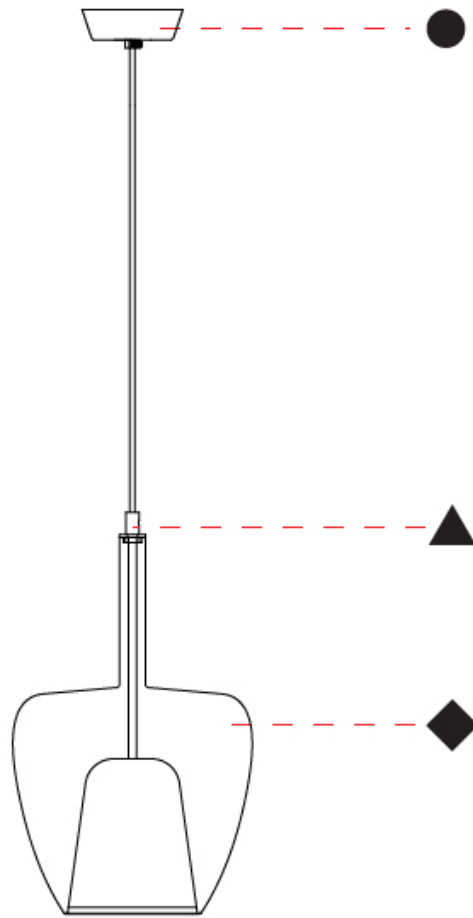

CLOS MONOPOINT SUSPENSION

D141303-

PROJECT
TYPE
SPECIFIER
QUANTITY
DATE

D