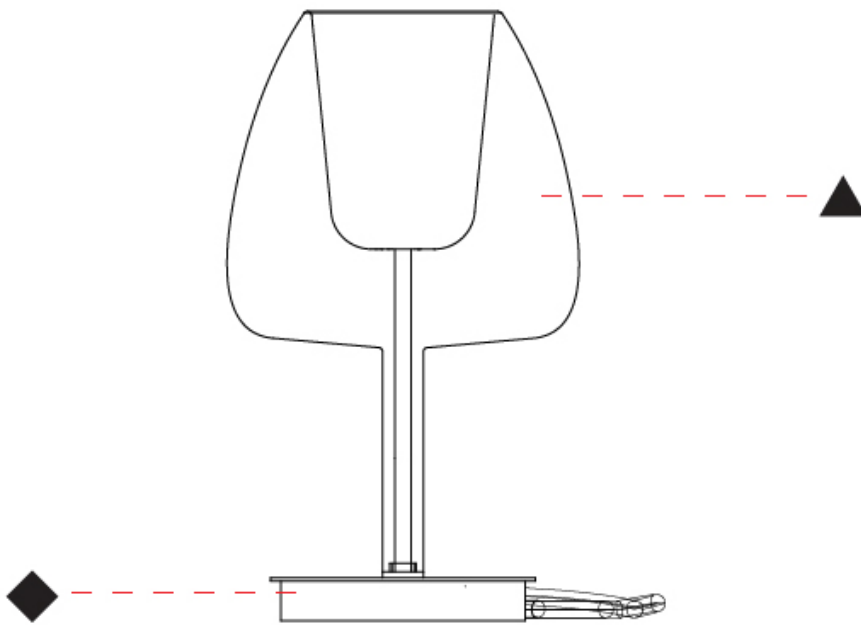

CLOS PORTABLE

D144047-

PROJECT

TYPE

SPECIFIER

QUANTITY

DATE

D