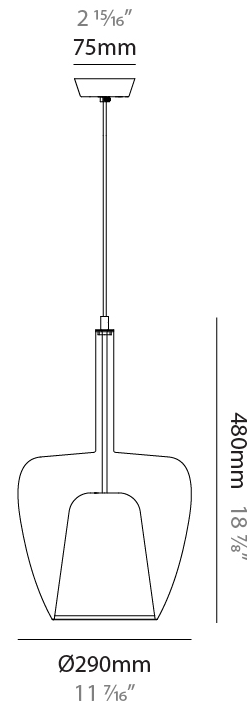

PROJECT
TYPE
SPECIFIER
QUANTITY
DATE

CLOS MONOPOINT SUSPENSION

D141304-

base number   Finish   Finish
Options   Options

1. To build a product code in our configurator select the specify button on the base model # product page
2. To build a manual product code on this datasheet choose from the options listed below in blue font and add the suffix to the base model #

GENERAL

Series: Clos
Subseries: Clos Monopoint
Partner: Cangini & Tucci
Division: Design
Installation: Suspension
Product Type: Pendant
Mounting Location: Ceiling

PHYSICAL

Shape: Round
Diameter (mm): 290
Diameter (in): 11 ⁷/₁₆
Height (mm): 480
Height (in): 18 ⁷/₈
Max. Overall Height (mm): 1980
Max. Overall Height (in): 77 ¹⁵/₁₆
Weight (kg): 1.94
Weight (lbs): 4.28
Fixture Finish: [AMB](#) / [BLK](#) / [BRZ](#) / [GLD](#) / [GRN](#) / [PNK](#) / [RGD](#) / [RUB](#) / [SKB](#) / [SMK](#) / [STE](#) / [TOB](#) / [TRA](#)
Holder Finish: [BCN](#) / [CHR](#) / [FGD](#)
Fixture Material: Glass / Metal
Primary Material: Glass - Borosilicate
Cable Details: 1500mm/59 1/16" cable

ELECTRICAL

Number of Lamps: 1
Lamp Type: LED Retrofit
Input Wattage (W): 105
Bulb Included: Bulb Not Included
Lamp Base: E26
Input Voltage (V): 120

LED

OPTICAL

RATINGS AND CERTIFICATIONS

Certified By: Certified for North American Standards
IP rating: IP20