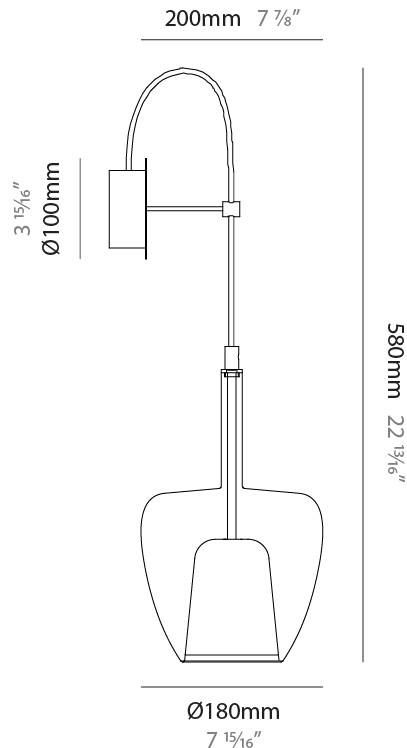

PROJECT	
TYPE	
SPECIFIER	
QUANTITY	
DATE	

CLOS SURFACE

D143039-

base number	Finish	Finish
	Options	Options

1. To build a product code in our configurator select the specify button on the base model # product page
2. To build a manual product code on this datasheet choose from the options listed below in blue font and add the suffix to the base model #

GENERAL

Series: Clos
Partner: Cangiini & Tucci
Division: Design
Installation: Surface
Product Type: Wall Surface
Mounting Location: Wall

PHYSICAL

Shape: Round
Diameter (mm): 180
Diameter (in): 7 ¹/₁₆
Height (mm): 580
Depth (mm): 200
Height (in): 22 ¹³/₁₆
Depth (in): 7 ⁷/₁₆
Weight (kg): 0.80
Weight (lbs): 1.76
Fixture Finish: AMB / BLK / BRZ / GLD / GRN / PNK / RGD / RUB / SKB / SMK / STE / TOB / TRA
Holder Finish: BCN / CHR / FGD
Fixture Material: Glass / Metal
Primary Material: Glass - Borosilicate
Cable Details: 200mm Cable

ELECTRICAL

Number of Lamps: 1
Lamp Type: LED Retrofit
Input Wattage (W): 60
Bulb Included: Bulb Not Included
Lamp Base: E12
Input Voltage (V): 120

LED

OPTICAL

RATINGS AND CERTIFICATIONS

Certified By: Certified for North American Standards
IP rating: IP20