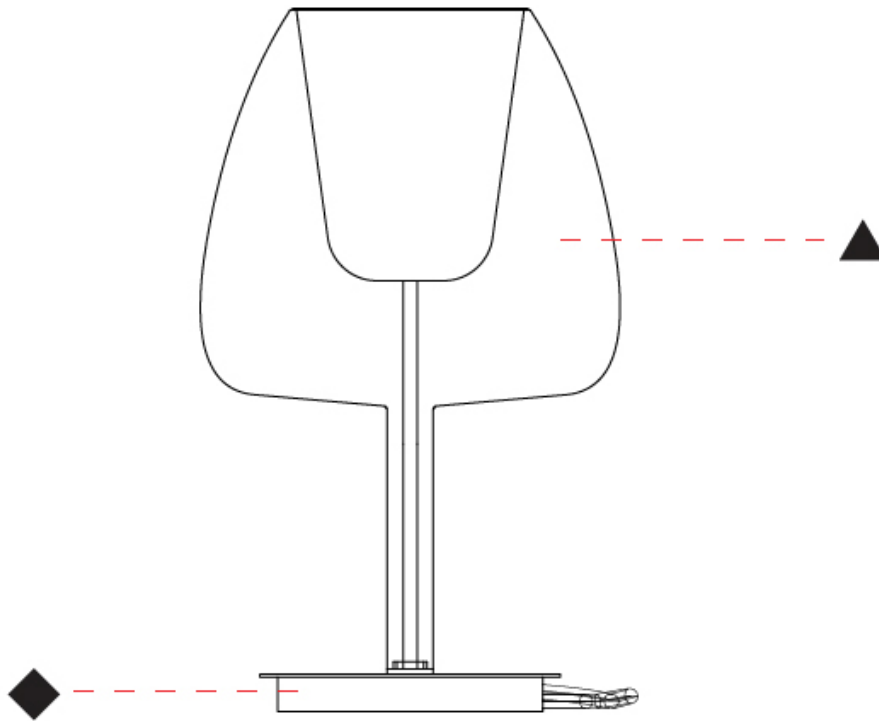

CLOS PORTABLE

D144048-

PROJECT

TYPE

SPECIFIER

QUANTITY

DATE

D