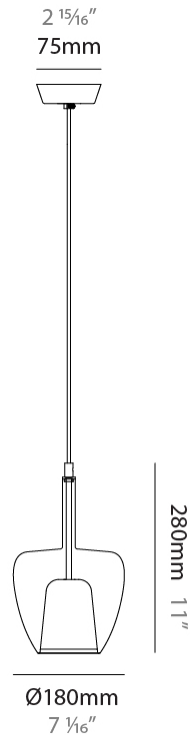

CLOS MONOPOINT SUSPENSION

D141302-

base number   Finish   Finish
Options   Options

1. To build a product code in our configurator select the specify button on the base model # product page
2. To build a manual product code on this datasheet choose from the options listed below in blue font and add the suffix to the base model #

GENERAL

Series: Clos
Subseries: Clos Monopoint
Partner: Cangini & Tucci
Division: Design
Installation: Suspension
Product Type: Pendant
Mounting Location: Ceiling

PHYSICAL

Shape: Round
Diameter (mm): 180
Diameter (in): 7 1/16
Height (mm): 280
Height (in): 11
Max. Overall Height (mm): 1780
Max. Overall Height (in): 70 1/16
Weight (kg): 0.84
Weight (lbs): 1.85
Fixture Finish: [AMB / BLK / BRZ / GLD / GRN / PNK / RGD / RUB / SKB / SMK / STE / TOB / TRA](#)
Holder Finish: BCN / CHR / FGD
Fixture Material: Glass / Metal
Primary Material: Glass - Borosilicate
Cable Details: 1500mm/59 1/16" cable

ELECTRICAL

Number of Lamps: 1
Lamp Type: LED Retrofit
Input Wattage (W): 60
Bulb Included: Bulb Not Included
Max. Wattage Per Lamp (W): 9
Lamp Base: E12
Input Voltage (V): 120

LED

OPTICAL

RATINGS AND CERTIFICATIONS

Certified By: Certified for North American Standards
IP rating: IP20