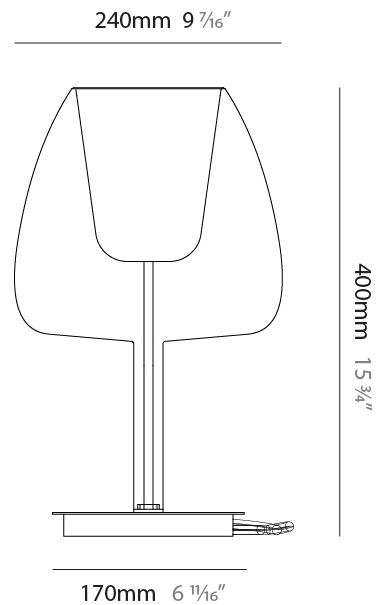

PROJECT
TYPE
SPECIFIER
QUANTITY
DATE

CLOS PORTABLE

D144048-

base number   Finish   Finish
Options   Options

1. To build a product code in our configurator select the specify button on the base model # product page
2. To build a manual product code on this datasheet choose from the options listed below in blue font and add the suffix to the base model #

GENERAL

Series: Clos
Partner: Cangini & Tucci
Division: Design
Installation: Portable
Product Type: Table
Mounting Location: Table

PHYSICAL

Shape: Round
Diameter (mm): 240
Diameter (in): 9 7/16
Height (mm): 400
Height (in): 15 3/4
Weight (kg): 1.5
Weight (lbs): 3.31
Fixture Finish: AMB / BLK / BRZ / GLD / GRN / PNK / RGD / RUB / SKB / SMK / STE / TOB / TRA
Holder Finish: BCN / CHR / FGD
Fixture Material: Glass / Metal
Primary Material: Glass - Borosilicate
Cable Details: 2000mm/78 3/4" cable

ELECTRICAL

Number of Lamps: 1
Lamp Type: LED Retrofit
Input Wattage (W): 60
Bulb Included: Bulb Not Included
Lamp Base: E26
Input Voltage (V): 120

LED

OPTICAL

RATINGS AND CERTIFICATIONS

Certified By: Certified for North American Standards
IP rating: IP20