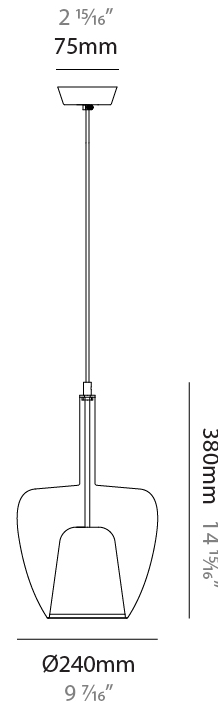

PROJECT	
TYPE	
SPECIFIER	
QUANTITY	
DATE	

CLOS MONOPOINT SUSPENSION

D141303-

base number   Finish Options   -   Finish Options

1. To build a product code in our configurator select the specify button on the base model # product page
2. To build a manual product code on this datasheet choose from the options listed below in blue font and add the suffix to the base model #

GENERAL

Series: Clos
Subseries: Clos Monopoint
Partner: Cangini & Tucci
Division: Design
Installation: Suspension
Product Type: Pendant
Mounting Location: Ceiling

PHYSICAL

Shape: Round
Diameter (mm): 240
Diameter (in): 9 ⁷/₁₆
Height (mm): 380
Height (in): 14 ¹⁵/₁₆
Max. Overall Height (mm): 1880
Max. Overall Height (in): 74
Weight (kg): 1.32
Weight (lbs): 2.911
Fixture Finish: [AMB](#) / [BLK](#) / [BRZ](#) / [GLD](#) / [GRN](#) / [PNK](#) / [RGD](#) / [RUB](#) / [SKB](#) / [SMK](#) / [STE](#) / [TOB](#) / [TRA](#)
Holder Finish: [BCN](#) / [CHR](#) / [FGD](#)
Fixture Material: Glass / Metal
Primary Material: Glass - Borosilicate
Cable Details: 1500mm/59 1/16" cable

ELECTRICAL

Number of Lamps: 1
Lamp Type: LED Retrofit
Input Wattage (W): 105
Bulb Included: Bulb Not Included
Lamp Base: E26
Input Voltage (V): 120

LED

OPTICAL

RATINGS AND CERTIFICATIONS

Certified By: Certified for North American Standards
IP rating: IP20