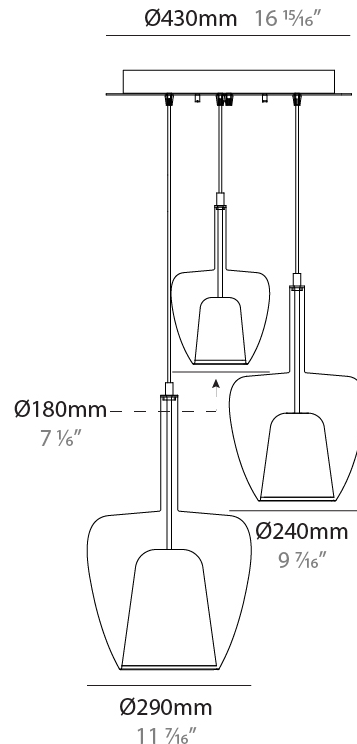

PROJECT	
TYPE	
SPECIFIER	
QUANTITY	
DATE	

CLOS 3 LIGHT LINEAR SUSPENSION

D141311-

base number	Finish Options	Finish Options

1. To build a product code in our configurator select the specify button on the base model # product page
2. To build a manual product code on this datasheet choose from the options listed below in blue font and add the suffix to the base model #

GENERAL

Series: Clos
Subseries: Clos 3 Light Linear
Partner: Cangiini & Tucci
Division: Design
Installation: Suspension
Product Type: Clusters
Mounting Location: Ceiling

PHYSICAL

Shape: Round
Length (mm): 1200
Length (in): 47 3/4
Height (mm): 280
Height (in): 11
Max. Overall Height (mm): 1780
Max. Overall Height (in): 70 1/16
Weight (kg): 4.8
Weight (lbs): 10.58
Fixture Finish: AMB / BLK / BRZ / GLD / GRN / PNK / RGD / RUB / SKB / SMK / STE / TOB / TRA
Holder Finish: BCN / CHR / FGD
Fixture Material: Glass / Metal
Primary Material: Glass - Borosilicate
Cable Details: 1500mm/59 1/16" cable

ELECTRICAL

Number of Lamps: 2 + 1
Lamp Type: LED Retrofit
Input Wattage (W): 270
Bulb Included: Bulb Not Included
Total Output Wattage (W): 73.5
Max. Wattage Per Lamp (W): 14.5
Lamp Base: E26 + E12
Input Voltage (V): 120

LED

OPTICAL

RATINGS AND CERTIFICATIONS

Certified By: Certified for North American Standards
IP rating: IP20