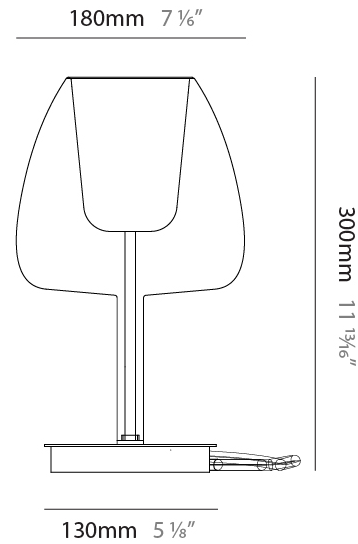

PROJECT
TYPE
SPECIFIER
QUANTITY
DATE

CLOS PORTABLE

D144047- -

base number   Finish Options   Finish Options

1. To build a product code in our configurator select the specify button on the base model # product page
2. To build a manual product code on this datasheet choose from the options listed below in blue font and add the suffix to the base model #

GENERAL

Series: Clos
Partner: Cangini & Tucci
Division: Design
Installation: Portable
Product Type: Table
Mounting Location: Table

PHYSICAL

Shape: Round
Diameter (mm): 180
Diameter (in): 7 1/16
Height (mm): 300
Height (in): 11 13/16
Weight (kg): 1.5
Weight (lbs): 3.31
Fixture Finish: AMB / BLK / BRZ / GLD / GRN / PNK / RGD / RUB / SKB / SMK / STE / TOB / TRA
Holder Finish: BCN / CHR / FGD
Fixture Material: Glass / Metal
Primary Material: Glass - Borosilicate
Cable Details: 2000mm/78 3/4" cable

ELECTRICAL

Number of Lamps: 1
Lamp Type: LED Retrofit
Input Wattage (W): 40
Bulb Included: Bulb Not Included
Lamp Base: E12
Input Voltage (V): 120

LED

OPTICAL

RATINGS AND CERTIFICATIONS

Certified By: Certified for North American Standards
IP rating: IP20