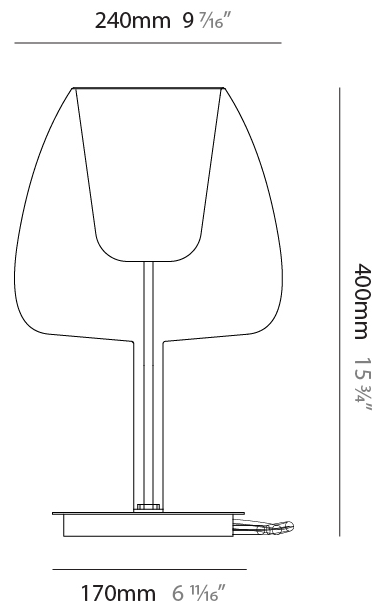

PROJECT
TYPE
SPECIFIER
QUANTITY
DATE

CLOS PORTABLE

D144048- -

base number   Finish Options   Finish Options

1. To build a product code in our configurator select the specify button on the base model # product page
2. To build a manual product code on this datasheet choose from the options listed below in blue font and add the suffix to the base model #

GENERAL

Series: Clos
Partner: Cangini & Tucci
Division: Design
Installation: Portable
Product Type: Table
Mounting Location: Table

PHYSICAL

Shape: Round
Diameter (mm): 240
Diameter (in): 9 7/16
Height (mm): 400
Height (in): 15 3/4
Weight (kg): 1.5
Weight (lbs): 3.31
Fixture Finish: AMB / BLK / BRZ / GLD / GRN / PNK / RGD / RUB / SKB / SMK / STE / TOB / TRA
Holder Finish: BCN / CHR / FGD
Fixture Material: Glass / Metal
Primary Material: Glass - Borosilicate
Cable Details: 2000mm/78 3/4" cable

ELECTRICAL

Number of Lamps: 1
Lamp Type: LED Retrofit
Input Wattage (W): 60
Bulb Included: Bulb Not Included
Lamp Base: E26
Input Voltage (V): 120

LED

OPTICAL

RATINGS AND CERTIFICATIONS

Certified By: Certified for North American Standards
IP rating: IP20