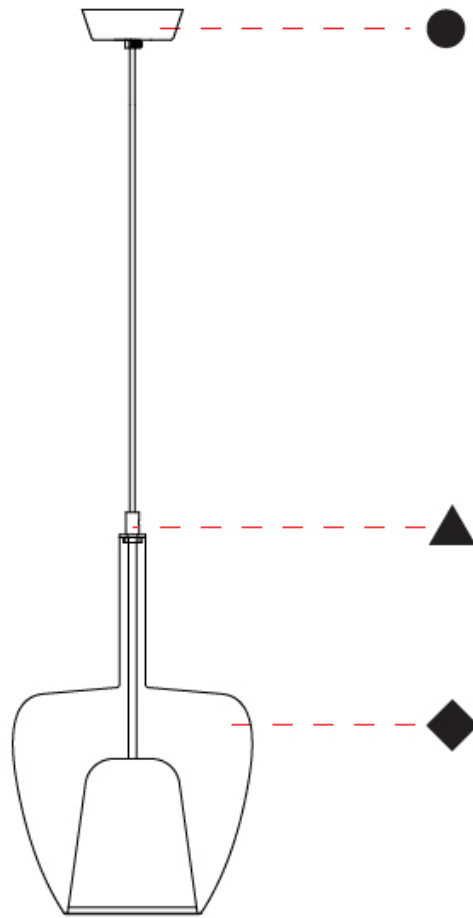

CLOS MONOPOINT SUSPENSION

D141303-

PROJECT

TYPE

SPECIFIER

QUANTITY

DATE

D