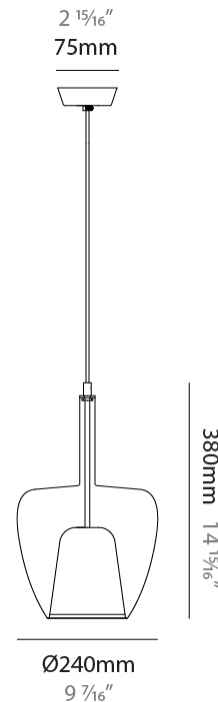

CLOS MONOPOINT SUSPENSION

D141303- _____

base number Finish Options - Finish Options

- To build a product code in our configurator select the specify button on the base model # product page
- To build a manual product code on this datasheet choose from the options listed below in blue font and add the suffix to the base model #

GENERAL

Series: Clos
 Subseries: Clos Monopoint
 Partner: Cangini & Tucci
 Division: Design
 Installation: Suspension
 Product Type: Pendant
 Mounting Location: Ceiling

PHYSICAL

Shape: Round
 Diameter (mm): 240
 Diameter (in): 9 ⁷/₁₆
 Height (mm): 380
 Height (in): 14 ¹⁵/₁₆
 Max. Overall Height (mm): 1880
 Max. Overall Height (in): 74
 Weight (kg): 1.32
 Weight (lbs): 2.911
 Fixture Finish: [AMB](#) / [BLK](#) / [BRZ](#) / [GLD](#) / [GRN](#) / [PNK](#) / [RGD](#) / [RUB](#) / [SKB](#) / [SMK](#) / [STE](#) / [TOB](#) / [TRA](#)
 Holder Finish: [BCN](#) / [CHR](#) / [FGD](#)
 Fixture Material: Glass / Metal
 Primary Material: Glass - Borosilicate
 Cable Details: 1500mm/59 1/16" cable

ELECTRICAL

Number of Lamps: 1
 Lamp Type: LED Retrofit
 Input Wattage (W): 105
 Bulb Included: Bulb Not Included
 Lamp Base: E26
 Input Voltage (V): 120

LED

OPTICAL

RATINGS AND CERTIFICATIONS

Certified By: Certified for North American Standards
 IP rating: IP20

GENERAL

Series: Clos
 Partner: Cangini & Tucci
 Division: Design
 Installation: Portable
 Product Type: Table
 Mounting Location: Table

PHYSICAL

Shape: Round
 Diameter (mm): 240
 Diameter (in): 9 7/16
 Height (mm): 400
 Height (in): 15 3/4
 Weight (kg): 1.5
 Weight (lbs): 3.31
 Fixture Finish: AMB / BLK / BRZ / GLD / GRN / PNK / RGD / RUB / SKB / SMK / STE / TOB / TRA
 Holder Finish: BCN / CHR / FGD
 Fixture Material: Glass / Metal
 Primary Material: Glass - Borosilicate
 Cable Details: 2000mm/78 3/4" cable