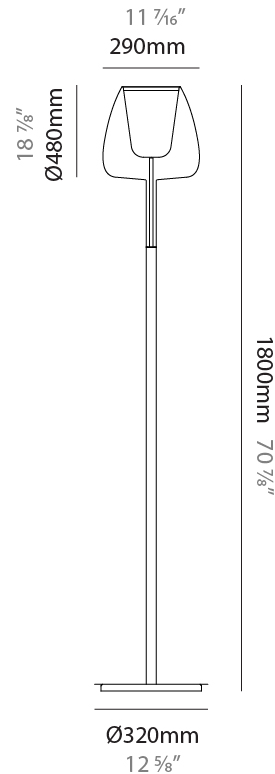

PROJECT	
TYPE	
SPECIFIER	
QUANTITY	
DATE	

CLOS PORTABLE

D144046-

base number   Finish Options   Finish Options

1. To build a product code in our configurator select the specify button on the base model # product page
2. To build a manual product code on this datasheet choose from the options listed below in blue font and add the suffix to the base model #

GENERAL

Series: Clos
Partner: Cangini & Tucci
Division: Design
Installation: Portable
Product Type: Floor
Mounting Location: Floor

PHYSICAL

Shape: Round
Diameter (mm): 320
Diameter (in): 12 ⁵/₈
Height (mm): 480
Height (in): 18 ⁷/₈
Max. Overall Height (mm): 1800
Max. Overall Height (in): 70 ⁷/₈
Weight (kg): 10.70
Weight (lbs): 23.59
Fixture Finish: [AMB](#) / [BLK](#) / [BRZ](#) / [GRN](#) / [SKB](#) / [SMK](#) / [TGN](#) / [TOB](#) / [TRA](#)
Holder Finish: [BCN](#) / [CHR](#) / [FGD](#)
Fixture Material: Glass / Metal
Primary Material: Glass - Borosilicate
Cable Details: 2000mm/78 3/4" cable

ELECTRICAL

Number of Lamps: 1
Lamp Type: LED Retrofit
Input Wattage (W): 105
Bulb Included: Bulb Not Included
Lamp Base: E26
Input Voltage (V): 120

LED

OPTICAL

RATINGS AND CERTIFICATIONS

Certified By: Certified for North American Standards
IP rating: IP20