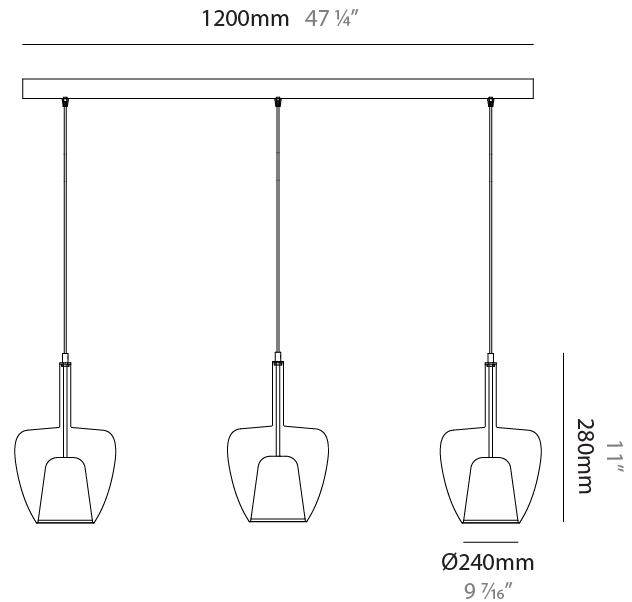

PROJECT	_____
TYPE	_____
SPECIFIER	_____
QUANTITY	_____
DATE	_____

CLOS 3 LIGHT CLUSTER SUSPENSION

D141310-

base number	Finish Options	Finish Options	Finish Options

1. To build a product code in our configurator select the specify button on the base model # product page
2. To build a manual product code on this datasheet choose from the options listed below in blue font and add the suffix to the base model #

GENERAL

Series: Clos
Subseries: Clos 3 Light Cluster
Partner: Cangini & Tucci
Division: Design
Installation: Suspension
Product Type: Clusters
Mounting Location: Ceiling

PHYSICAL

Shape: Round
Diameter (mm): 430
Diameter (in): 16 ¹⁵/₁₆
Height (mm): 700
Height (in): 27 ⁹/₁₆
Max. Overall Height (mm): 2200
Max. Overall Height (in): 8 ⁵/₈
Weight (kg): 4.8
Weight (lbs): 10.58
Fixture Finish: AMB / BLK / BRZ / GRN / SKB / SMK / TGN / TOB / TRA
Holder Finish: BCN / CHR / FGD
Accent Finish: BCR / CHR / BCN / FGD / MWH
Fixture Material: Glass / Metal
Primary Material: Glass - Borosilicate
Cable Details: 1500mm/59 1/16" cable

ELECTRICAL

Number of Lamps: 3
Lamp Type: LED Retrofit
Input Wattage (W): 105
Bulb Included: Bulb Not Included
Lamp Base: E26
Input Voltage (V): 120

LED

OPTICAL

RATINGS AND CERTIFICATIONS

Certified By: Certified for North American Standards
IP rating: IP20