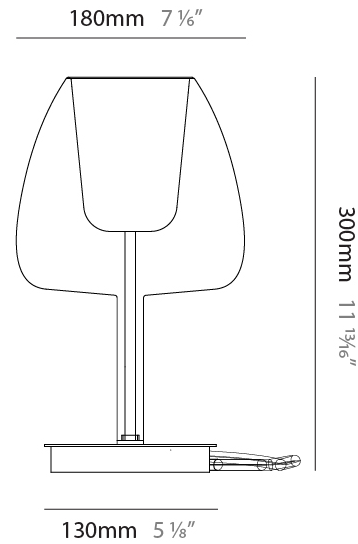

PROJECT _____
TYPE _____
SPECIFIER _____
QUANTITY _____
DATE _____

CLOS PORTABLE

D144047- -

base number   Finish   Finish
Options   Options

1. To build a product code in our configurator select the specify button on the base model # product page
2. To build a manual product code on this datasheet choose from the options listed below in blue font and add the suffix to the base model #

GENERAL

Series: Clos
Partner: Cangini & Tucci
Division: Design
Installation: Portable
Product Type: Table
Mounting Location: Table

PHYSICAL

Shape: Round
Diameter (mm): 180
Diameter (in): 7 1/16
Height (mm): 300
Height (in): 11 13/16
Weight (kg): 1.5
Weight (lbs): 3.31
Fixture Finish: [AMB](#) / [BLK](#) / [BRZ](#) / [GRN](#) / [SKB](#) / [SMK](#) / [TGN](#) / [TOB](#) / [TRA](#)
Holder Finish: [BCN](#) / [CHR](#) / [FGD](#)
Fixture Material: Glass / Metal
Primary Material: Glass - Borosilicate
Cable Details: 2000mm/78 3/4" cable

ELECTRICAL

Number of Lamps: 1
Lamp Type: LED Retrofit
Input Wattage (W): 40
Bulb Included: Bulb Not Included
Lamp Base: E12
Input Voltage (V): 120

LED

OPTICAL

RATINGS AND CERTIFICATIONS

Certified By: Certified for North American Standards
IP rating: IP20