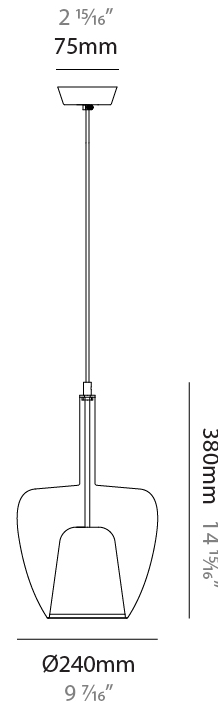

PROJECT
TYPE
SPECIFIER
QUANTITY
DATE

CLOS MONOPOINT SUSPENSION

D141303-

base number	Finish Options	Finish Options	Finish Options

1. To build a product code in our configurator select the specify button on the base model # product page
2. To build a manual product code on this datasheet choose from the options listed below in blue font and add the suffix to the base model #

GENERAL

Series: Clos
Subseries: Clos Monopoint
Partner: Cangini & Tucci
Division: Design
Installation: Suspension
Product Type: Pendant
Mounting Location: Ceiling

PHYSICAL

Shape: Round
Diameter (mm): 240
Diameter (in): 9 ⁷/₁₆
Height (mm): 380
Height (in): 14 ¹⁵/₁₆
Max. Overall Height (mm): 1880
Max. Overall Height (in): 74
Weight (kg): 1.32
Weight (lbs): 2.911
Fixture Finish: AMB / BLK / BRZ / GRN / SKB / SMK / TGN / TOB / TRA
Holder Finish: BCN / CHR / FGD
Accent Finish: BCR / CHR / BCN / FGD
Fixture Material: Glass / Metal
Primary Material: Glass - Borosilicate
Cable Details: 1500mm/59 1/16" cable

ELECTRICAL

Number of Lamps: 1
Lamp Type: LED Retrofit
Input Wattage (W): 105
Bulb Included: Bulb Not Included
Lamp Base: E26
Input Voltage (V): 120

LED

OPTICAL

RATINGS AND CERTIFICATIONS

Certified By: Certified for North American Standards
IP rating: IP20