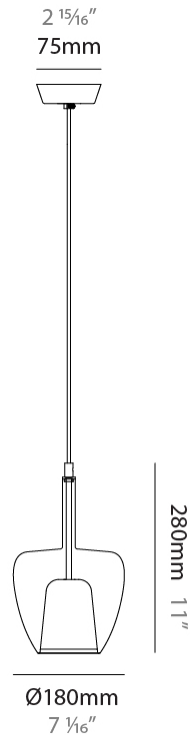

CLOS MONOPOINT SUSPENSION

D141302-

base number   Finish Options   Finish Options   Finish Options

1. To build a product code in our configurator select the specify button on the base model # product page
2. To build a manual product code on this datasheet choose from the options listed below in blue font and add the suffix to the base model #

GENERAL

Series: Clos
Subseries: Clos Monopoint
Partner: Cangini & Tucci
Division: Design
Installation: Suspension
Product Type: Pendant
Mounting Location: Ceiling

PHYSICAL

Shape: Round
Diameter (mm): 180
Diameter (in): 7 1/16
Height (mm): 280
Height (in): 11
Max. Overall Height (mm): 1780
Max. Overall Height (in): 70 1/16
Weight (kg): 0.84
Weight (lbs): 1.85
[Fixture Finish: AMB / BLK / BRZ / GRN / SKB / SMK / TGN / TOB / TRA](#)
Holder Finish: BCN / CHR / FGD
Accent Finish: BCR / CHR / BCN / FGD
Fixture Material: Glass / Metal
Primary Material: Glass - Borosilicate
Cable Details: 1500mm/59 1/16" cable

ELECTRICAL

Number of Lamps: 1
Lamp Type: LED Retrofit
Input Wattage (W): 60
Bulb Included: Bulb Not Included
Max. Wattage Per Lamp (W): 9
Lamp Base: E12
Input Voltage (V): 120

LED

OPTICAL

RATINGS AND CERTIFICATIONS

Certified By: Certified for North American Standards
IP rating: IP20