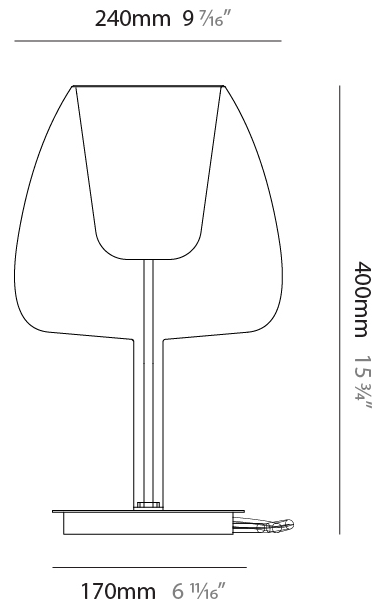

PROJECT
TYPE
SPECIFIER
QUANTITY
DATE

CLOS PORTABLE

D144048- _____ - _____
base number   Finish   Finish
                         Options   Options

1. To build a product code in our configurator select the specify button on the base model # product page
2. To build a manual product code on this datasheet choose from the options listed below in blue font and add the suffix to the base model #

GENERAL

Series: Clos
Partner: Cangiini & Tucci
Division: Design
Installation: Portable
Product Type: Table
Mounting Location: Table

PHYSICAL

Shape: Round
Diameter (mm): 240
Diameter (in): 9 7/16
Height (mm): 400
Height (in): 15 3/4
Weight (kg): 1.5
Weight (lbs): 3.31
Fixture Finish: [AMB / BLK / BRZ / GRN / SKB / SMK / TGN / TOB / TRA](#)
Holder Finish: [BCN / CHR / FGD](#)
Fixture Material: Glass / Metal
Primary Material: Glass - Borosilicate
Cable Details: 2000mm/78 3/4" cable

ELECTRICAL

Number of Lamps: 1
Lamp Type: LED Retrofit
Input Wattage (W): 60
Bulb Included: Bulb Not Included
Lamp Base: E26
Input Voltage (V): 120

LED

OPTICAL

RATINGS AND CERTIFICATIONS

Certified By: Certified for North American Standards
IP rating: IP20