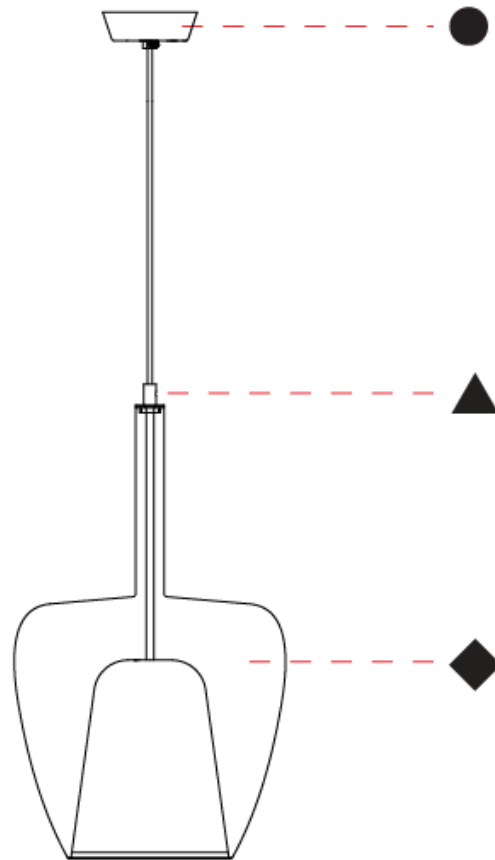

CLOS MONOPOINT SUSPENSION

D141305-

PROJECT	_____
TYPE	_____
SPECIFIER	_____
QUANTITY	_____
DATE	_____

D