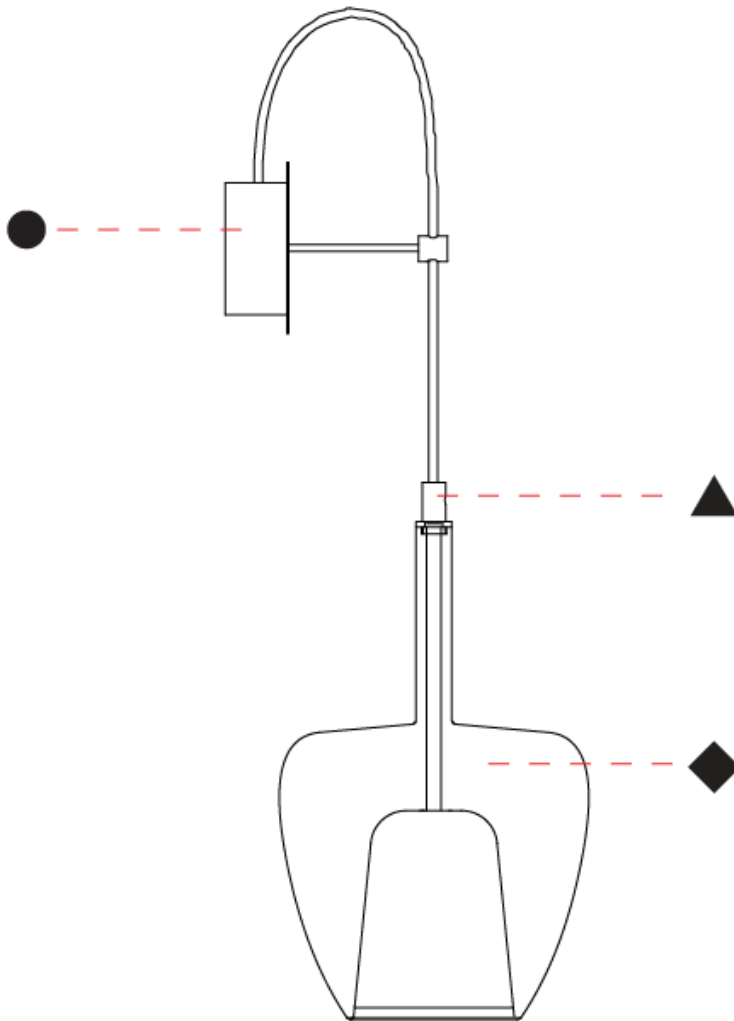

D143039-

PROJECT _____

TYPE _____

SPECIFIER _____

QUANTITY _____

DATE _____

D