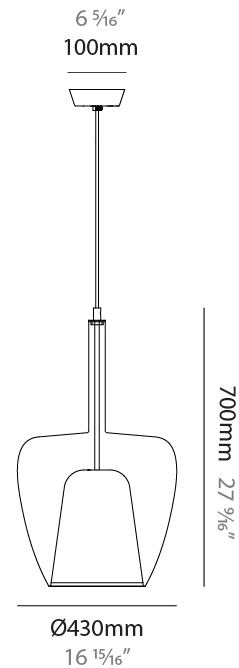

PROJECT
TYPE
SPECIFIER
QUANTITY
DATE

CLOS MONOPOINT SUSPENSION

D141305-

base number	Finish Options	Finish Options	Finish Options

1. To build a product code in our configurator select the specify button on the base model # product page
2. To build a manual product code on this datasheet choose from the options listed below in blue font and add the suffix to the base model #

GENERAL

Series: Clos
Subseries: Clos Monopoint
Partner: Cangini & Tucci
Division: Design
Installation: Suspension
Product Type: Pendant
Mounting Location: Ceiling

PHYSICAL

Shape: Round
Diameter (mm): 430
Diameter (in): 16 ¹⁵/₁₆
Height (mm): 700
Height (in): 27 ⁹/₁₆
Max. Overall Height (mm): 2200
Max. Overall Height (in): 8 ⁵/₈
Weight (kg): 4.8
Weight (lbs): 10.58
Fixture Finish: AMB / BLK / BRZ / GRN / SKB / SMK / TGN / TOB / TRA
Holder Finish: BCN / CHR / FGD
Accent Finish: BCR / CHR / BCN / FGD
Fixture Material: Glass / Metal
Primary Material: Glass - Borosilicate
Cable Details: 1500mm/59 1/16" cable

ELECTRICAL

Number of Lamps: 1
Lamp Type: LED Retrofit
Input Wattage (W): 105
Bulb Included: Bulb Not Included
Lamp Base: E26
Input Voltage (V): 120

LED

OPTICAL

RATINGS AND CERTIFICATIONS

Certified By: Certified for North American Standards
IP rating: IP20