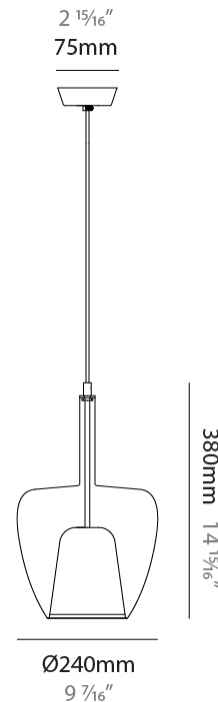

CLOS MONOPOINT SUSPENSION

D141303-

base number   Finish Options   -   Finish Options

1. To build a product code in our configurator select the specify button on the base model # product page
2. To build a manual product code on this datasheet choose from the options listed below in blue font and add the suffix to the base model #

GENERAL

Series: Clos
Subseries: Clos Monopoint
Partner: Cangini & Tucci
Division: Design
Installation: Suspension
Product Type: Pendant
Mounting Location: Ceiling

PHYSICAL

Shape: Round
Diameter (mm): 240
Diameter (in): 9 ⁷/₁₆
Height (mm): 380
Height (in): 14 ¹⁵/₁₆
Max. Overall Height (mm): 1880
Max. Overall Height (in): 74
Weight (kg): 1.32
Weight (lbs): 2.911
Fixture Finish: [AMB](#) / [BLK](#) / [BRZ](#) / [GLD](#) / [GRN](#) / [PNK](#) / [RGD](#) / [RUB](#) / [SKB](#) / [SMK](#) / [STE](#) / [TOB](#) / [TRA](#)
Holder Finish: [BCN](#) / [CHR](#) / [FGD](#)
Fixture Material: Glass / Metal
Primary Material: Glass - Borosilicate
Cable Details: 1500mm/59 1/16" cable

ELECTRICAL

Number of Lamps: 1
Lamp Type: LED Retrofit
Input Wattage (W): 105
Bulb Included: Bulb Not Included
Lamp Base: E26
Input Voltage (V): 120

LED

OPTICAL

RATINGS AND CERTIFICATIONS

Certified By: Certified for North American Standards
IP rating: IP20