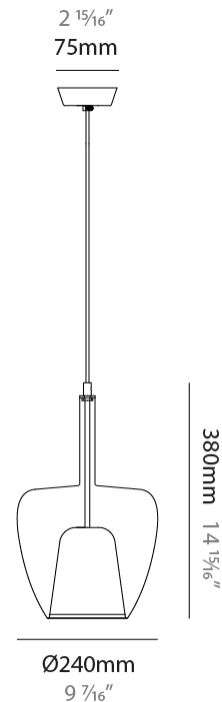

PROJECT	
TYPE	
SPECIFIER	
QUANTITY	
DATE	

CLOS MONOPOINT SUSPENSION

D141303-

base number	Finish Options	-	Finish Options
-------------	----------------	---	----------------

- To build a product code in our configurator select the specify button on the base model # product page
- To build a manual product code on this datasheet choose from the options listed below in blue font and add the suffix to the base model #

GENERAL

Series: Clos
Subseries: Clos Monopoint
Partner: Cangini & Tucci
Division: Design
Installation: Suspension
Product Type: Pendant
Mounting Location: Ceiling

PHYSICAL

Shape: Round
Diameter (mm): 240
Diameter (in): 9 ⁷ / ₁₆
Height (mm): 380
Height (in): 14 ¹⁵ / ₁₆
Max. Overall Height (mm): 1880
Max. Overall Height (in): 74
Weight (kg): 1.32
Weight (lbs): 2.911
Fixture Finish: AMB / BLK / BRZ / GLD / GRN / PNK / RGD / RUB / SKB / SMK / STE / TOB / TRA
Holder Finish: BCN / CHR / FGD
Fixture Material: Glass / Metal
Primary Material: Glass - Borosilicate
Cable Details: 1500mm/59 1/16" cable

ELECTRICAL

Number of Lamps: 1
Lamp Type: LED Retrofit
Input Wattage (W): 105
Bulb Included: Bulb Not Included
Lamp Base: E26
Input Voltage (V): 120

LED

OPTICAL

RATINGS AND CERTIFICATIONS

Certified By: Certified for North American Standards
IP rating: IP20

GENERAL

Series: Clos
 Partner: Cangini & Tucci
 Division: Design
 Installation: Portable
 Product Type: Table
 Mounting Location: Table

PHYSICAL

Shape: Round
 Diameter (mm): 240
 Diameter (in): 9 7/16
 Height (mm): 400
 Height (in): 15 3/4
 Weight (kg): 1.5
 Weight (lbs): 3.31
 Fixture Finish: [AMB](#) / [BLK](#) / [BRZ](#) / [GLD](#) / [GRN](#) / [PNK](#) / [RGD](#) / [RUB](#) / [SKB](#) / [SMK](#) / [STE](#) / [TOB](#) / [TRA](#)
 Holder Finish: [BCN](#) / [CHR](#) / [FGD](#)
 Fixture Material: Glass / Metal
 Primary Material: Glass - Borosilicate
 Cable Details: 2000mm/78 3/4" cable