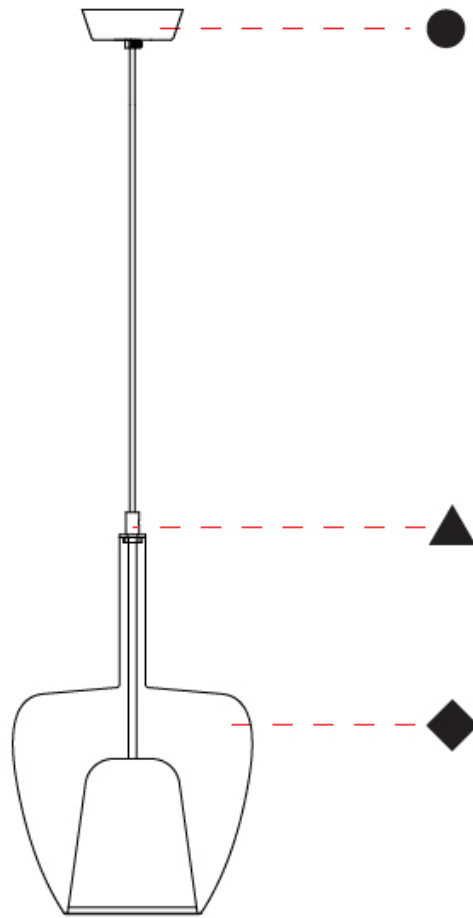

CLOS MONOPOINT SUSPENSION

D141303-

PROJECT _____

TYPE _____

SPECIFIER _____

QUANTITY _____

DATE _____

D