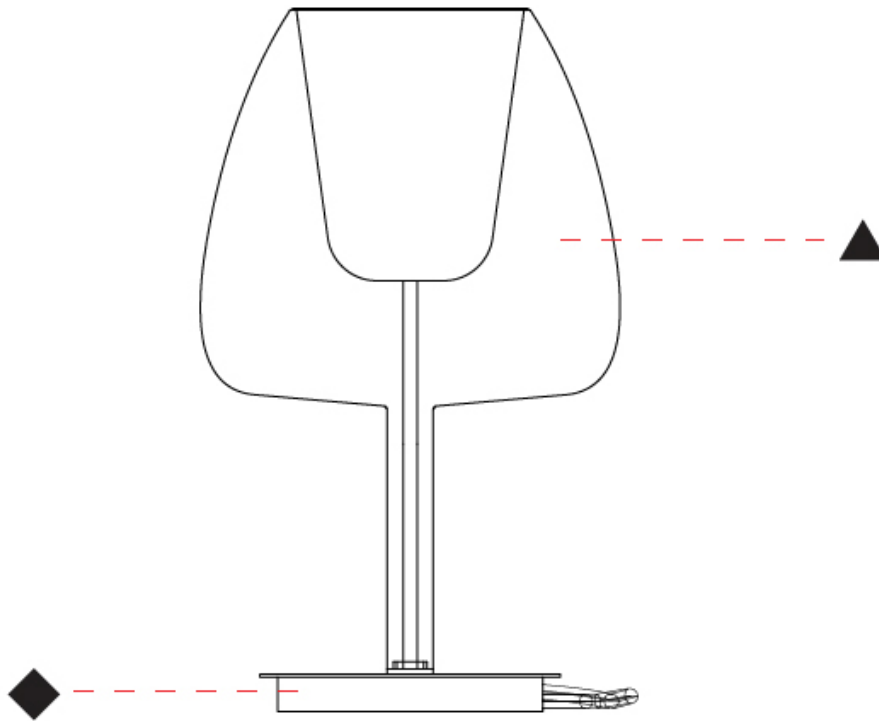

CLOS PORTABLE

D144048-

PROJECT	_____
TYPE	_____
SPECIFIER	_____
QUANTITY	_____
DATE	_____

D