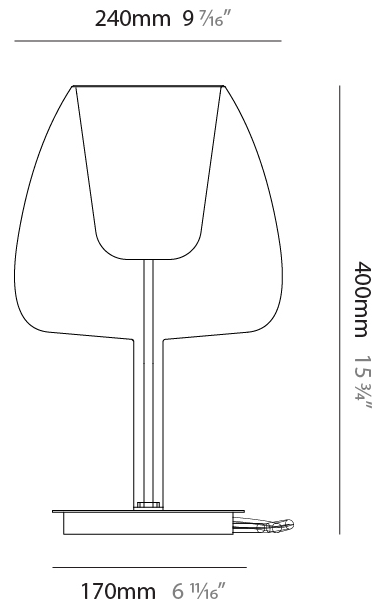

PROJECT
TYPE
SPECIFIER
QUANTITY
DATE

CLOS PORTABLE

D144048- -

base number   Finish   Finish
Options   Options

1. To build a product code in our configurator select the specify button on the base model # product page
2. To build a manual product code on this datasheet choose from the options listed below in blue font and add the suffix to the base model #

GENERAL

Series: Clos
Partner: Cangiini & Tucci
Division: Design
Installation: Portable
Product Type: Table
Mounting Location: Table

PHYSICAL

Shape: Round
Diameter (mm): 240
Diameter (in): 9 7/16
Height (mm): 400
Height (in): 15 3/4
Weight (kg): 1.5
Weight (lbs): 3.31
Fixture Finish: [AMB](#) / [BLK](#) / [BRZ](#) / [GRN](#) / [SKB](#) / [SMK](#) / [TGN](#) / [TOB](#) / [TRA](#)
Holder Finish: [BCN](#) / [CHR](#) / [FGD](#)
Fixture Material: Glass / Metal
Primary Material: Glass - Borosilicate
Cable Details: 2000mm/78 3/4" cable

ELECTRICAL

Number of Lamps: 1
Lamp Type: LED Retrofit
Input Wattage (W): 60
Bulb Included: Bulb Not Included
Lamp Base: E26
Input Voltage (V): 120

LED

OPTICAL

RATINGS AND CERTIFICATIONS

Certified By: Certified for North American Standards
IP rating: IP20