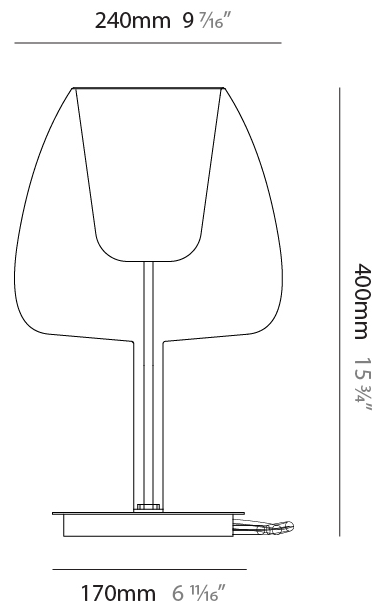

PROJECT
TYPE
SPECIFIER
QUANTITY
DATE

CLOS PORTABLE

D144048- -

base number   Finish   Finish
Options   Options

1. To build a product code in our configurator select the specify button on the base model # product page
2. To build a manual product code on this datasheet choose from the options listed below in blue font and add the suffix to the base model #

GENERAL

Series: Clos
Partner: Cangini & Tucci
Division: Design
Installation: Portable
Product Type: Table
Mounting Location: Table

PHYSICAL

Shape: Round
Diameter (mm): 240
Diameter (in): 9 7/16
Height (mm): 400
Height (in): 15 3/4
Weight (kg): 1.5
Weight (lbs): 3.31
Fixture Finish: [AMB](#) / [BLK](#) / [BRZ](#) / [GLD](#) / [GRN](#) / [PNK](#) / [RGD](#) / [RUB](#) / [SKB](#) / [SMK](#) / [STE](#) / [TOB](#) / [TRA](#)
Holder Finish: [BCN](#) / [CHR](#) / [FGD](#)
Fixture Material: Glass / Metal
Primary Material: Glass - Borosilicate
Cable Details: 2000mm/78 3/4" cable

ELECTRICAL

Number of Lamps: 1
Lamp Type: LED Retrofit
Input Wattage (W): 60
Bulb Included: Bulb Not Included
Lamp Base: E26
Input Voltage (V): 120

LED

OPTICAL

RATINGS AND CERTIFICATIONS

Certified By: Certified for North American Standards
IP rating: IP20