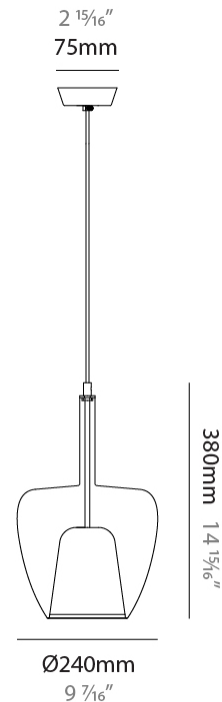

CLOS MONOPOINT SUSPENSION

D141303-

base number Finish Finish Finish
Options Options Options

- To build a product code in our configurator select the specify button on the base model # product page
- To build a manual product code on this datasheet choose from the options listed below in blue font and add the suffix to the base model #

GENERAL

Series: Clos
Subseries: Clos Monopoint
Partner: Cangini & Tucci
Division: Design
Installation: Suspension
Product Type: Pendant
Mounting Location: Ceiling

PHYSICAL

Shape: Round
Diameter (mm): 240
Diameter (in): 9 ⁷/₁₆
Height (mm): 380
Height (in): 14 ¹⁵/₁₆
Max. Overall Height (mm): 1880
Max. Overall Height (in): 74
Weight (kg): 1.32
Weight (lbs): 2.911
[Fixture Finish: AMB / BLK / BRZ / GRN / SKB / SMK / TGN / TOB / TRA](#)
Holder Finish: BCN / CHR / FGD
Accent Finish: BCR / CHR / BCN / FGD
Fixture Material: Glass / Metal
Primary Material: Glass - Borosilicate
Cable Details: 1500mm/59 1/16" cable

ELECTRICAL

Number of Lamps: 1
Lamp Type: LED Retrofit
Input Wattage (W): 105
Bulb Included: Bulb Not Included
Lamp Base: E26
Input Voltage (V): 120

LED

OPTICAL

RATINGS AND CERTIFICATIONS

Certified By: Certified for North American Standards
IP rating: IP20

GENERAL

Series: Clos
 Partner: Cangiini & Tucci
 Division: Design
 Installation: Portable
 Product Type: Table
 Mounting Location: Table

PHYSICAL

Shape: Round
 Diameter (mm): 240
 Diameter (in): 9 7/16
 Height (mm): 400
 Height (in): 15 3/4
 Weight (kg): 1.5
 Weight (lbs): 3.31
 Fixture Finish: [AMB](#) / [BLK](#) / [BRZ](#) / [GRN](#) / [SKB](#) / [SMK](#) / [TGN](#) / [TOB](#) / [TRA](#)
 Holder Finish: [BCN](#) / [CHR](#) / [FGD](#)
 Fixture Material: Glass / Metal
 Primary Material: Glass - Borosilicate
 Cable Details: 2000mm/78 3/4" cable