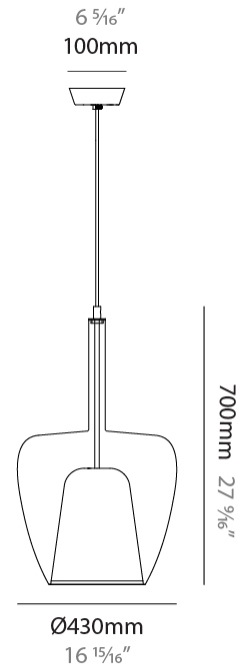

PROJECT	
TYPE	
SPECIFIER	
QUANTITY	
DATE	

CLOS MONOPOINT SUSPENSION

D141305-

base number	Finish Options	-	Finish Options

1. To build a product code in our configurator select the specify button on the base model # product page
2. To build a manual product code on this datasheet choose from the options listed below in blue font and add the suffix to the base model #

GENERAL

Series: Clos
Subseries: Clos Monopoint
Partner: Cangini & Tucci
Division: Design
Installation: Suspension
Product Type: Pendant
Mounting Location: Ceiling

PHYSICAL

Shape: Round
Diameter (mm): 430
Diameter (in): 16 ¹⁵/₁₆
Height (mm): 700
Height (in): 27 ⁹/₁₆
Max. Overall Height (mm): 2200
Max. Overall Height (in): 8 ⁵/₈
Weight (kg): 4.8
Weight (lbs): 10.58
Fixture Finish: AMB / BLK / BRZ / GLD / GRN / PNK / RGD / RUB / SKB / SMK / STE / TOB / TRA
Holder Finish: BCN / CHR / FGD
Fixture Material: Glass / Metal
Primary Material: Glass - Borosilicate
Cable Details: 1500mm/59 1/16" cable

ELECTRICAL

Number of Lamps: 1
Lamp Type: LED Retrofit
Input Wattage (W): 105
Bulb Included: Bulb Not Included
Lamp Base: E26
Input Voltage (V): 120

LED

OPTICAL

RATINGS AND CERTIFICATIONS

Certified By: Certified for North American Standards
IP rating: IP20