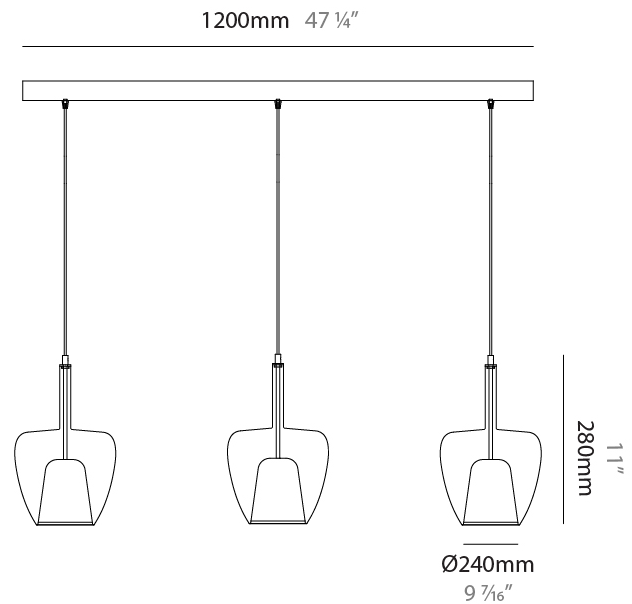

PROJECT	_____
TYPE	_____
SPECIFIER	_____
QUANTITY	_____
DATE	_____

CLOS 3 LIGHT CLUSTER SUSPENSION

D141310-

base number	Finish	Finish
	Options	Options

1. To build a product code in our configurator select the specify button on the base model # product page
2. To build a manual product code on this datasheet choose from the options listed below in blue font and add the suffix to the base model #

GENERAL

Series: Clos
Subseries: Clos 3 Light Cluster
Partner: Cangini & Tucci
Division: Design
Installation: Suspension
Product Type: Clusters
Mounting Location: Ceiling

PHYSICAL

Shape: Round
Diameter (mm): 430
Diameter (in): 16 ¹⁵/₁₆
Height (mm): 700
Height (in): 27 ⁹/₁₆
Max. Overall Height (mm): 2200
Max. Overall Height (in): 8 ⁵/₈
Weight (kg): 4.8
Weight (lbs): 10.58
Fixture Finish: AMB / BLK / BRZ / GLD / GRN / PNK / RGD / RUB / SKB / SMK / STE / TOB / TRA
Holder Finish: BCN / CHR / FGD
Fixture Material: Glass / Metal
Primary Material: Glass - Borosilicate
Cable Details: 1500mm/59 1/16" cable

ELECTRICAL

Number of Lamps: 3
Lamp Type: LED Retrofit
Input Wattage (W): 105
Bulb Included: Bulb Not Included
Lamp Base: E26
Input Voltage (V): 120

LED

OPTICAL

RATINGS AND CERTIFICATIONS

Certified By: Certified for North American Standards
IP rating: IP20