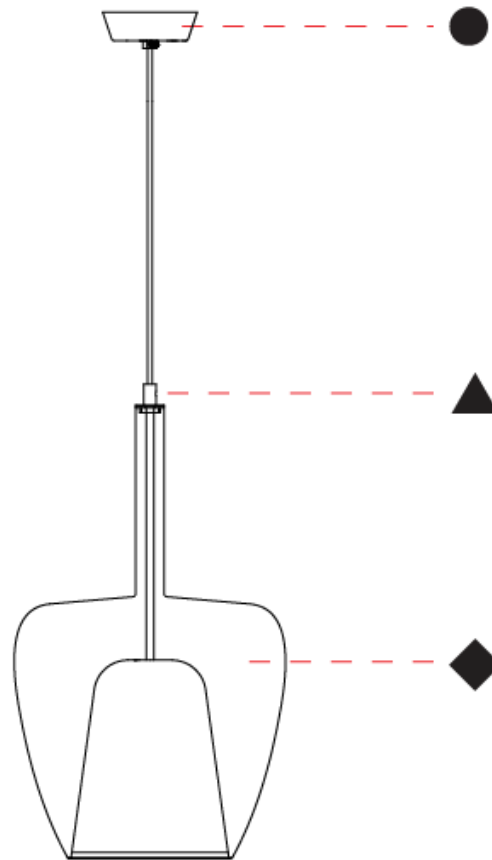

CLOS MONOPOINT SUSPENSION

D141305-

PROJECT

TYPE

SPECIFIER

QUANTITY

DATE

D