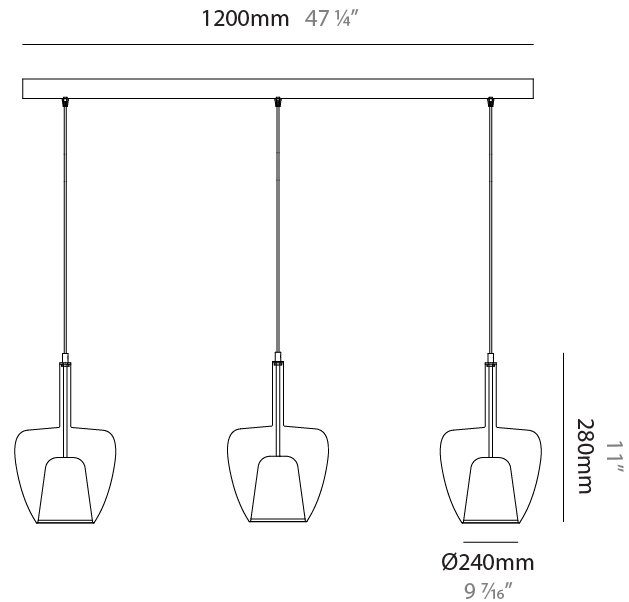

PROJECT	_____
TYPE	_____
SPECIFIER	_____
QUANTITY	_____
DATE	_____

CLOS 3 LIGHT CLUSTER SUSPENSION

D141310-

base number	Finish Options	Finish Options	Finish Options

1. To build a product code in our configurator select the specify button on the base model # product page
2. To build a manual product code on this datasheet choose from the options listed below in blue font and add the suffix to the base model #

GENERAL

Series: Clos
Subseries: Clos 3 Light Cluster
Partner: Cangini & Tucci
Division: Design
Installation: Suspension
Product Type: Clusters
Mounting Location: Ceiling

PHYSICAL

Shape: Round
Diameter (mm): 430
Diameter (in): 16 ¹⁵/₁₆
Height (mm): 700
Height (in): 27 ⁹/₁₆
Max. Overall Height (mm): 2200
Max. Overall Height (in): 8 ⁵/₈
Weight (kg): 4.8
Weight (lbs): 10.58
Fixture Finish: AMB / BLK / BRZ / GRN / SKB / SMK / TGN / TOB / TRA
Holder Finish: BCN / CHR / FGD
Accent Finish: BCR / CHR / BCN / FGD / MWH
Fixture Material: Glass / Metal
Primary Material: Glass - Borosilicate
Cable Details: 1500mm/59 1/16" cable

ELECTRICAL

Number of Lamps: 3
Lamp Type: LED Retrofit
Input Wattage (W): 105
Bulb Included: Bulb Not Included
Lamp Base: E26
Input Voltage (V): 120

LED

OPTICAL

RATINGS AND CERTIFICATIONS

Certified By: Certified for North American Standards
IP rating: IP20