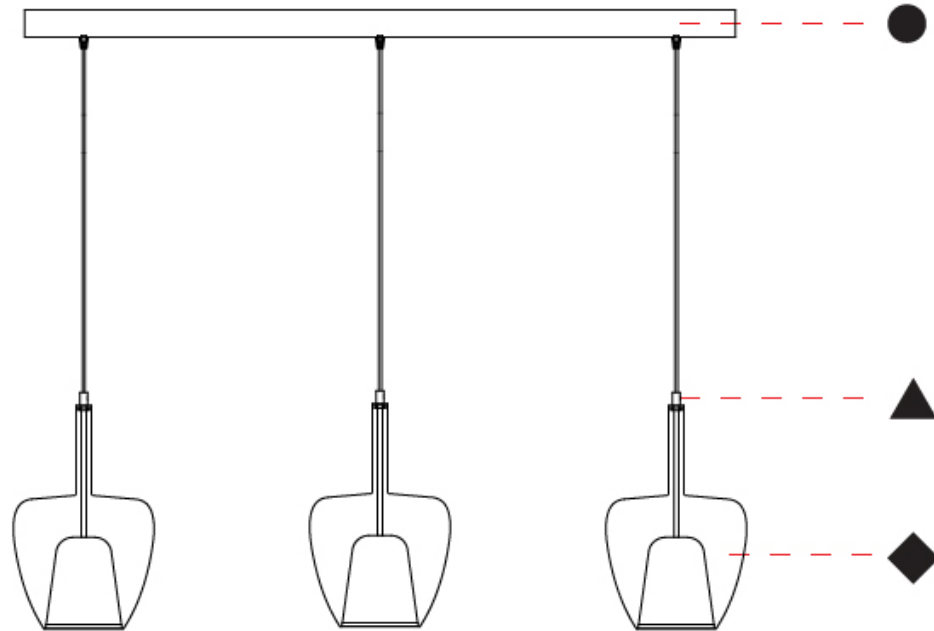

CLOS 3 LIGHT CLUSTER SUSPENSION

D141310-

PROJECT	_____
TYPE	_____
SPECIFIER	_____
QUANTITY	_____
DATE	_____

D