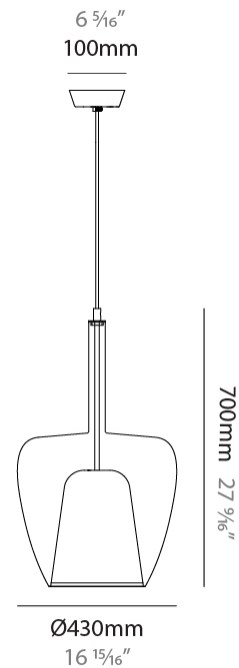

GENERAL

Series: Clos
Subseries: Clos Monopoint
Partner: Cangini & Tucci
Division: Design
Installation: Suspension
Product Type: Pendant
Mounting Location: Ceiling

PHYSICAL

Shape: Round
Diameter (mm): 430
Diameter (in): 16 ¹⁵ / ₁₆
Height (mm): 700
Height (in): 27 ⁹ / ₁₆
Max. Overall Height (mm): 2200
Max. Overall Height (in): 8 ⁵ / ₈
Weight (kg): 4.8
Weight (lbs): 10.58
Fixture Finish: AMB / BLK / BRZ / GRN / SKB / SMK / TGN / TOB / TRA
Holder Finish: BCN / CHR / FGD
Accent Finish: BCR / CHR / BCN / FGD
Fixture Material: Glass / Metal
Primary Material: Glass - Borosilicate
Cable Details: 1500mm/59 1/16" cable

ELECTRICAL

Number of Lamps: 1
Lamp Type: LED Retrofit
Input Wattage (W): 105
Bulb Included: Bulb Not Included
Lamp Base: E26
Input Voltage (V): 120

LED

OPTICAL

RATINGS AND CERTIFICATIONS

Certified By: Certified for North American Standards
IP rating: IP20

GENERAL

Series: Clos
Subseries: Clos 3 Light Cluster
Partner: Cangini & Tucci
Division: Design
Installation: Suspension
Product Type: Clusters
Mounting Location: Ceiling

PHYSICAL

Shape: Round
Diameter (mm): 430
Diameter (in): 16 ¹⁵ / ₁₆
Height (mm): 700
Height (in): 27 ⁹ / ₁₆
Max. Overall Height (mm): 2200
Max. Overall Height (in): 8 ⁵ / ₈
Weight (kg): 4.8
Weight (lbs): 10.58
Fixture Finish: AMB / BLK / BRZ / GRN / SKB / SMK / TGN / TOB / TRA
Holder Finish: BCN / CHR / FGD
Accent Finish: BCR / CHR / BCN / FGD / MWH
Fixture Material: Glass / Metal
Primary Material: Glass - Borosilicate
Cable Details: 1500mm/59 1/16" cable