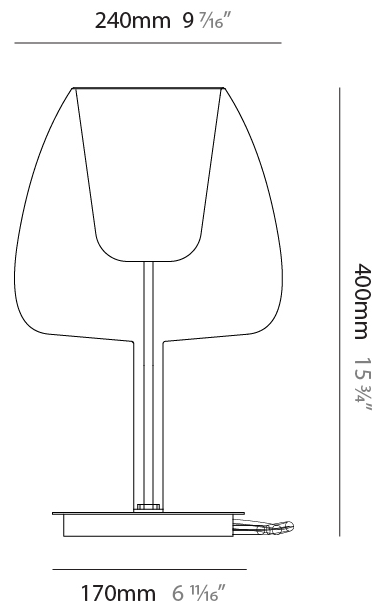

PROJECT
TYPE
SPECIFIER
QUANTITY
DATE

CLOS PORTABLE

D144048-

base number   Finish   Finish
Options   Options

1. To build a product code in our configurator select the specify button on the base model # product page
2. To build a manual product code on this datasheet choose from the options listed below in blue font and add the suffix to the base model #

GENERAL

Series: Clos
Partner: Cangiini & Tucci
Division: Design
Installation: Portable
Product Type: Table
Mounting Location: Table

PHYSICAL

Shape: Round
Diameter (mm): 240
Diameter (in): 9 7/16
Height (mm): 400
Height (in): 15 3/4
Weight (kg): 1.5
Weight (lbs): 3.31
Fixture Finish: [AMB](#) / [BLK](#) / [BRZ](#) / [GLD](#) / [GRN](#) / [PNK](#) / [RGD](#) / [RUB](#) / [SKB](#) / [SMK](#) / [STE](#) / [TOB](#) / [TRA](#)
Holder Finish: [BCN](#) / [CHR](#) / [FGD](#)
Fixture Material: Glass / Metal
Primary Material: Glass - Borosilicate
Cable Details: 2000mm/78 3/4" cable

ELECTRICAL

Number of Lamps: 1
Lamp Type: LED Retrofit
Input Wattage (W): 60
Bulb Included: Bulb Not Included
Lamp Base: E26
Input Voltage (V): 120

LED

OPTICAL

RATINGS AND CERTIFICATIONS

Certified By: Certified for North American Standards
IP rating: IP20