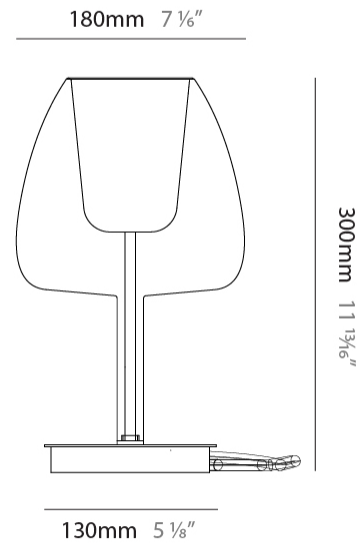

GENERAL

Series: Clos
 Partner: Cangini & Tucci
 Division: Design
 Installation: Portable
 Product Type: Table
 Mounting Location: Table

PHYSICAL

Shape: Round
 Diameter (mm): 180
 Diameter (in): 7 1/8
 Height (mm): 300
 Height (in): 11 13/16
 Weight (kg): 1.5
 Weight (lbs): 3.31
 Fixture Finish: AMB / BLK / BRZ / GLD / GRN / PNK / RGD / RUB / SKB / SMK / STE / TOB / TRA
 Holder Finish: BCN / CHR / FGD
 Fixture Material: Glass / Metal
 Primary Material: Glass - Borosilicate
 Cable Details: 2000mm/78 3/4" cable

ELECTRICAL

Number of Lamps: 1
 Lamp Type: LED Retrofit
 Input Wattage (W): 40
 Bulb Included: Bulb Not Included
 Lamp Base: E12
 Input Voltage (V): 120

LED

OPTICAL

RATINGS AND CERTIFICATIONS

Certified By: Certified for North American Standards
 IP rating: IP20

GENERAL

Series: Clos
 Partner: Cangiini & Tucci
 Division: Design
 Installation: Portable
 Product Type: Table
 Mounting Location: Table

PHYSICAL

Shape: Round
 Diameter (mm): 240
 Diameter (in): 9 7/16
 Height (mm): 400
 Height (in): 15 3/4
 Weight (kg): 1.5
 Weight (lbs): 3.31
 Fixture Finish: [AMB](#) / [BLK](#) / [BRZ](#) / [GLD](#) / [GRN](#) / [PNK](#) / [RGD](#) / [RUB](#) / [SKB](#) / [SMK](#) / [STE](#) / [TOB](#) / [TRA](#)
 Holder Finish: [BCN](#) / [CHR](#) / [FGD](#)
 Fixture Material: Glass / Metal
 Primary Material: Glass - Borosilicate
 Cable Details: 2000mm/78 3/4" cable