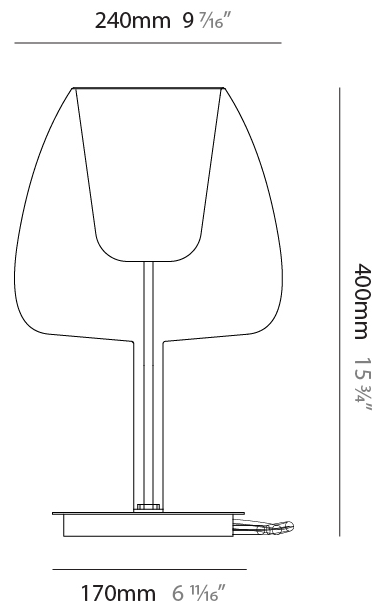

PROJECT
TYPE
SPECIFIER
QUANTITY
DATE

CLOS PORTABLE

D144048- -

base number   Finish   Finish
Options   Options

1. To build a product code in our configurator select the specify button on the base model # product page
2. To build a manual product code on this datasheet choose from the options listed below in blue font and add the suffix to the base model #

GENERAL

Series: Clos
Partner: Cangini & Tucci
Division: Design
Installation: Portable
Product Type: Table
Mounting Location: Table

PHYSICAL

Shape: Round
Diameter (mm): 240
Diameter (in): 9 7/16
Height (mm): 400
Height (in): 15 3/4
Weight (kg): 1.5
Weight (lbs): 3.31
Fixture Finish: AMB / BLK / BRZ / GLD / GRN / PNK / RGD / RUB / SKB / SMK / STE / TOB / TRA
Holder Finish: BCN / CHR / FGD
Fixture Material: Glass / Metal
Primary Material: Glass - Borosilicate
Cable Details: 2000mm/78 3/4" cable

ELECTRICAL

Number of Lamps: 1
Lamp Type: LED Retrofit
Input Wattage (W): 60
Bulb Included: Bulb Not Included
Lamp Base: E26
Input Voltage (V): 120

LED

OPTICAL

RATINGS AND CERTIFICATIONS

Certified By: Certified for North American Standards
IP rating: IP20