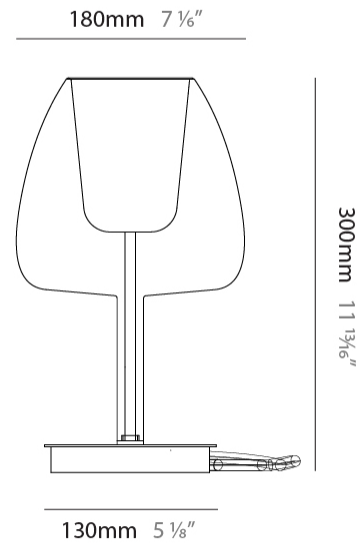

GENERAL

Series: Clos
 Partner: Cangini & Tucci
 Division: Design
 Installation: Portable
 Product Type: Table
 Mounting Location: Table

PHYSICAL

Shape: Round
 Diameter (mm): 180
 Diameter (in): 7 1/8
 Height (mm): 300
 Height (in): 11 13/16
 Weight (kg): 1.5
 Weight (lbs): 3.31
 Fixture Finish: AMB / BLK / BRZ / GLD / GRN / PNK / RGD / RUB / SKB / SMK / STE / TOB / TRA
 Holder Finish: BCN / CHR / FGD
 Fixture Material: Glass / Metal
 Primary Material: Glass - Borosilicate
 Cable Details: 2000mm/78 3/4" cable

ELECTRICAL

Number of Lamps: 1
 Lamp Type: LED Retrofit
 Input Wattage (W): 40
 Bulb Included: Bulb Not Included
 Lamp Base: E12
 Input Voltage (V): 120

LED

OPTICAL

RATINGS AND CERTIFICATIONS

Certified By: Certified for North American Standards
 IP rating: IP20

GENERAL

Series: Clos
 Partner: Cangini & Tucci
 Division: Design
 Installation: Portable
 Product Type: Table
 Mounting Location: Table

PHYSICAL

Shape: Round
 Diameter (mm): 240
 Diameter (in): 9 7/16
 Height (mm): 400
 Height (in): 15 3/4
 Weight (kg): 1.5
 Weight (lbs): 3.31
 Fixture Finish: AMB / BLK / BRZ / GLD / GRN / PNK / RGD / RUB / SKB / SMK / STE / TOB / TRA
 Holder Finish: BCN / CHR / FGD
 Fixture Material: Glass / Metal
 Primary Material: Glass - Borosilicate
 Cable Details: 2000mm/78 3/4" cable