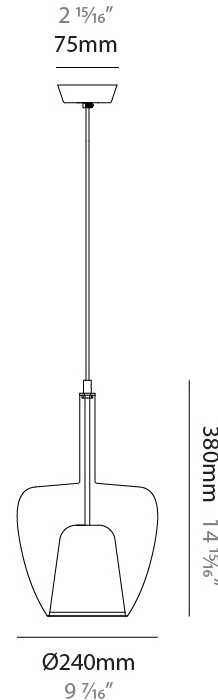

PROJECT
TYPE
SPECIFIER
QUANTITY
DATE

CLOS MONOPOINT SUSPENSION

D141303-

base number	Finish Options	Finish Options	Finish Options

1. To build a product code in our configurator select the specify button on the base model # product page
2. To build a manual product code on this datasheet choose from the options listed below in blue font and add the suffix to the base model #

GENERAL

Series: Clos
Subseries: Clos Monopoint
Partner: Cangini & Tucci
Division: Design
Installation: Suspension
Product Type: Pendant
Mounting Location: Ceiling

PHYSICAL

Shape: Round
Diameter (mm): 240
Diameter (in): 9 ⁷/₁₆
Height (mm): 380
Height (in): 14 ¹⁵/₁₆
Max. Overall Height (mm): 1880
Max. Overall Height (in): 74
Weight (kg): 1.32
Weight (lbs): 2.911
Fixture Finish: AMB / BLK / BRZ / GRN / SKB / SMK / TGN / TOB / TRA
Holder Finish: BCN / CHR / FGD
Accent Finish: BCR / CHR / BCN / FGD
Fixture Material: Glass / Metal
Primary Material: Glass - Borosilicate
Cable Details: 1500mm/59 1/16" cable

ELECTRICAL

Number of Lamps: 1
Lamp Type: LED Retrofit
Input Wattage (W): 105
Bulb Included: Bulb Not Included
Lamp Base: E26
Input Voltage (V): 120

LED

OPTICAL

RATINGS AND CERTIFICATIONS

Certified By: Certified for North American Standards
IP rating: IP20