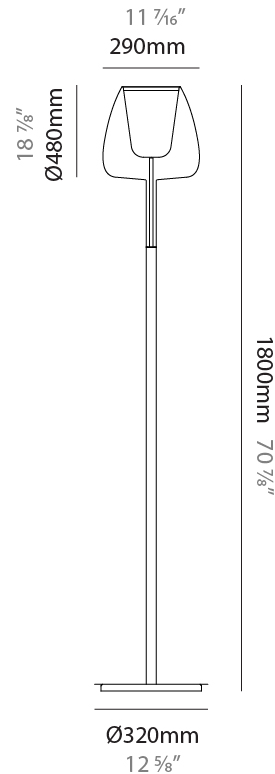

PROJECT	_____
TYPE	_____
SPECIFIER	_____
QUANTITY	_____
DATE	_____

CLOS PORTABLE

D144046- _____

base number   Finish Options   Finish Options

1. To build a product code in our configurator select the specify button on the base model # product page
2. To build a manual product code on this datasheet choose from the options listed below in blue font and add the suffix to the base model #

GENERAL

Series: Clos
Partner: Cangini & Tucci
Division: Design
Installation: Portable
Product Type: Floor
Mounting Location: Floor

PHYSICAL

Shape: Round
Diameter (mm): 320
Diameter (in): 12 5/8
Height (mm): 480
Height (in): 18 7/8
Max. Overall Height (mm): 1800
Max. Overall Height (in): 70 7/8
Weight (kg): 10.70
Weight (lbs): 23.59
Fixture Finish: [AMB](#) / [BLK](#) / [BRZ](#) / [GRN](#) / [SKB](#) / [SMK](#) / [TGN](#) / [TOB](#) / [TRA](#)
Holder Finish: [BCN](#) / [CHR](#) / [FGD](#)
Fixture Material: Glass / Metal
Primary Material: Glass - Borosilicate
Cable Details: 2000mm/78 3/4" cable

ELECTRICAL

Number of Lamps: 1
Lamp Type: LED Retrofit
Input Wattage (W): 105
Bulb Included: Bulb Not Included
Lamp Base: E26
Input Voltage (V): 120

LED

OPTICAL

RATINGS AND CERTIFICATIONS

Certified By: Certified for North American Standards
IP rating: IP20