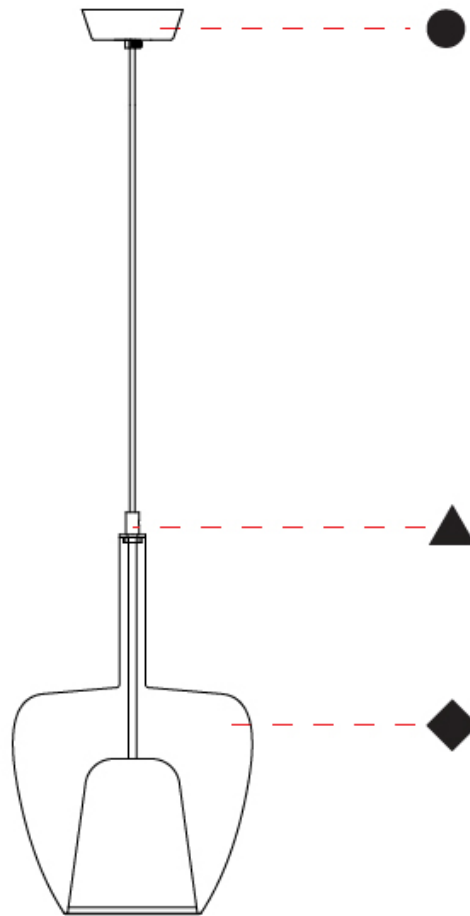

CLOS MONOPOINT SUSPENSION

D141303-

PROJECT _____

TYPE _____

SPECIFIER _____

QUANTITY _____

DATE _____

D