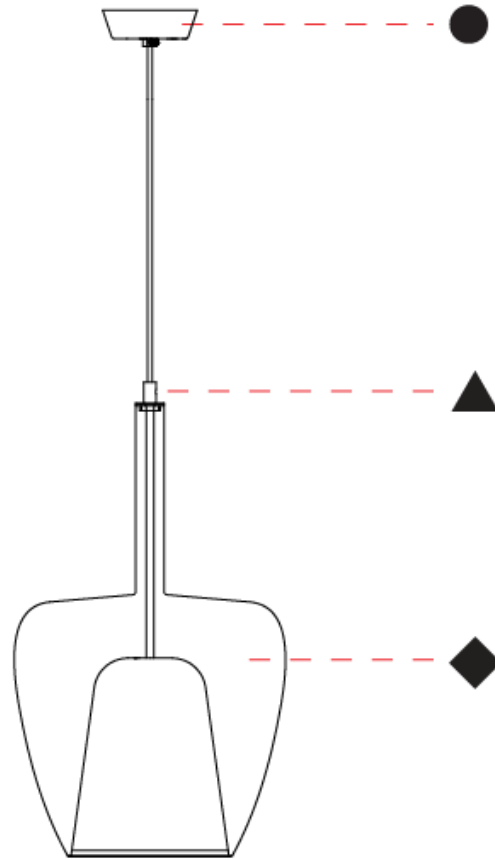

CLOS MONOPOINT SUSPENSION

D141305-

PROJECT _____

TYPE _____

SPECIFIER _____

QUANTITY _____

DATE _____

D