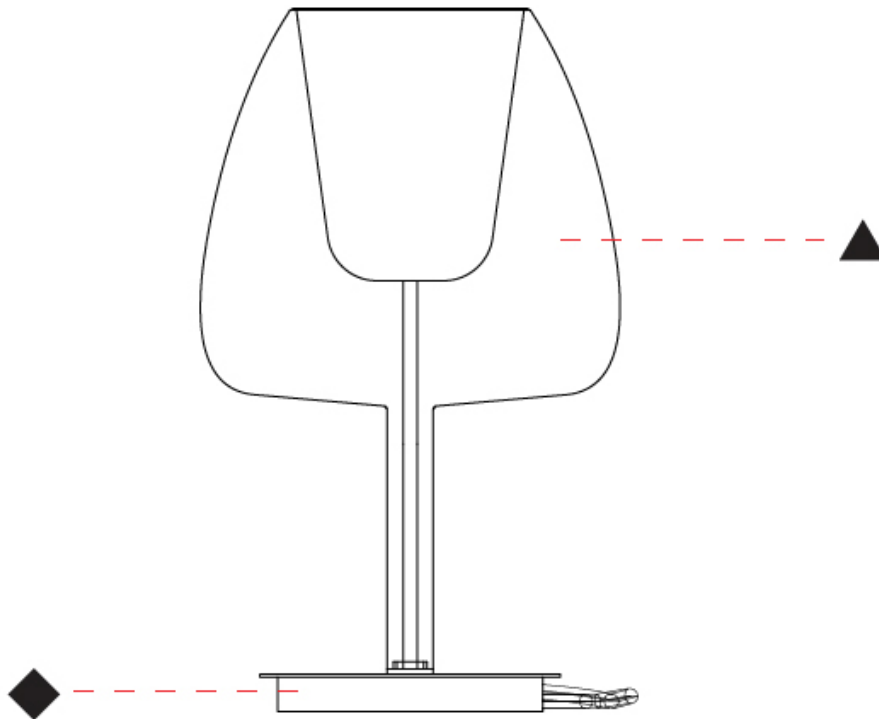

CLOS PORTABLE

D144048-

PROJECT	_____
TYPE	_____
SPECIFIER	_____
QUANTITY	_____
DATE	_____

D