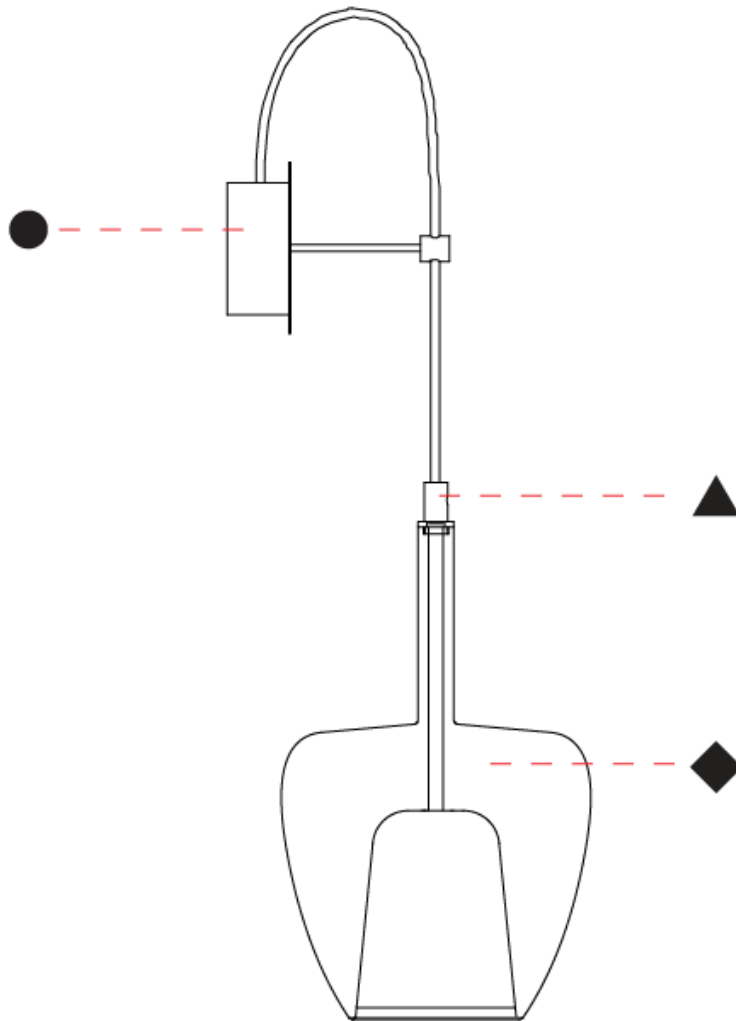

D143039-

PROJECT	_____
TYPE	_____
SPECIFIER	_____
QUANTITY	_____
DATE	_____

D