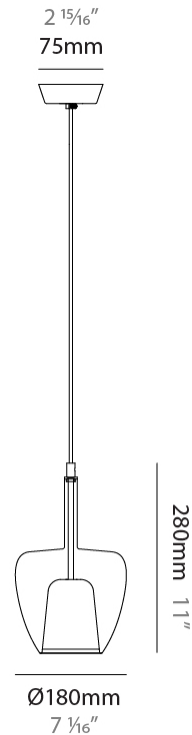

CLOS MONOPOINT SUSPENSION

D141302-

base number   Finish Options   -   Finish Options

1. To build a product code in our configurator select the specify button on the base model # product page
2. To build a manual product code on this datasheet choose from the options listed below in blue font and add the suffix to the base model #

GENERAL

Series: Clos
Subseries: Clos Monopoint
Partner: Cangini & Tucci
Division: Design
Installation: Suspension
Product Type: Pendant
Mounting Location: Ceiling

PHYSICAL

Shape: Round
Diameter (mm): 180
Diameter (in): 7 1/16
Height (mm): 280
Height (in): 11
Max. Overall Height (mm): 1780
Max. Overall Height (in): 70 1/16
Weight (kg): 0.84
Weight (lbs): 1.85
Fixture Finish: [AMB](#) / [BLK](#) / [BRZ](#) / [GLD](#) / [GRN](#) / [PNK](#) / [RGD](#) / [RUB](#) / [SKB](#) / [SMK](#) / [STE](#) / [TOB](#) / [TRA](#)
Holder Finish: [BCN](#) / [CHR](#) / [FGD](#)
Fixture Material: Glass / Metal
Primary Material: Glass - Borosilicate
Cable Details: 1500mm/59 1/16" cable

ELECTRICAL

Number of Lamps: 1
Lamp Type: LED Retrofit
Input Wattage (W): 60
Bulb Included: Bulb Not Included
Max. Wattage Per Lamp (W): 9
Lamp Base: E12
Input Voltage (V): 120

LED

OPTICAL

RATINGS AND CERTIFICATIONS

Certified By: Certified for North American Standards
IP rating: IP20