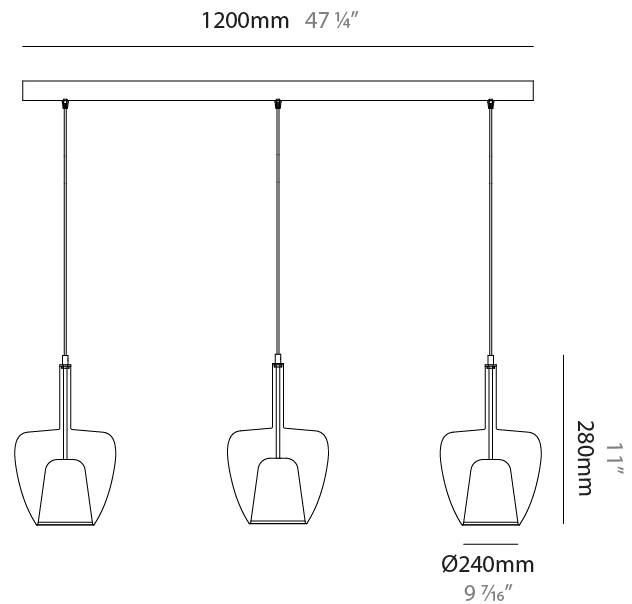

PROJECT	
TYPE	
SPECIFIER	
QUANTITY	
DATE	

CLOS 3 LIGHT CLUSTER SUSPENSION

D141310-

base number	Finish Options	Finish Options	Finish Options

1. To build a product code in our configurator select the specify button on the base model # product page
2. To build a manual product code on this datasheet choose from the options listed below in blue font and add the suffix to the base model #

GENERAL

Series: Clos
Subseries: Clos 3 Light Cluster
Partner: Cangini & Tucci
Division: Design
Installation: Suspension
Product Type: Clusters
Mounting Location: Ceiling

PHYSICAL

Shape: Round
Diameter (mm): 430
Diameter (in): 16 ¹⁵/₁₆
Height (mm): 700
Height (in): 27 ⁹/₁₆
Max. Overall Height (mm): 2200
Max. Overall Height (in): 8 ⁵/₈
Weight (kg): 4.8
Weight (lbs): 10.58
Fixture Finish: AMB / BLK / BRZ / GRN / SKB / SMK / TGN / TOB / TRA
Holder Finish: BCN / CHR / FGD
Accent Finish: BCR / CHR / BCN / FGD / MWH
Fixture Material: Glass / Metal
Primary Material: Glass - Borosilicate
Cable Details: 1500mm/59 1/16" cable

ELECTRICAL

Number of Lamps: 3
Lamp Type: LED Retrofit
Input Wattage (W): 105
Bulb Included: Bulb Not Included
Lamp Base: E26
Input Voltage (V): 120

LED

OPTICAL

RATINGS AND CERTIFICATIONS

Certified By: Certified for North American Standards
IP rating: IP20