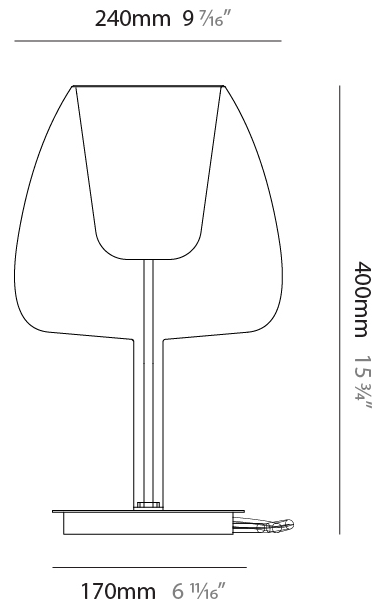

PROJECT
TYPE
SPECIFIER
QUANTITY
DATE

CLOS PORTABLE

D144048- -
base number   Finish   Finish
                         Options   Options

1. To build a product code in our configurator select the specify button on the base model # product page
2. To build a manual product code on this datasheet choose from the options listed below in blue font and add the suffix to the base model #

GENERAL

Series: Clos
Partner: Cangiini & Tucci
Division: Design
Installation: Portable
Product Type: Table
Mounting Location: Table

PHYSICAL

Shape: Round
Diameter (mm): 240
Diameter (in): 9 7/16
Height (mm): 400
Height (in): 15 3/4
Weight (kg): 1.5
Weight (lbs): 3.31
Fixture Finish: [AMB](#) / [BLK](#) / [BRZ](#) / [GRN](#) / [SKB](#) / [SMK](#) / [TGN](#) / [TOB](#) / [TRA](#)
Holder Finish: [BCN](#) / [CHR](#) / [FGD](#)
Fixture Material: Glass / Metal
Primary Material: Glass - Borosilicate
Cable Details: 2000mm/78 3/4" cable

ELECTRICAL

Number of Lamps: 1
Lamp Type: LED Retrofit
Input Wattage (W): 60
Bulb Included: Bulb Not Included
Lamp Base: E26
Input Voltage (V): 120

LED

OPTICAL

RATINGS AND CERTIFICATIONS

Certified By: Certified for North American Standards
IP rating: IP20