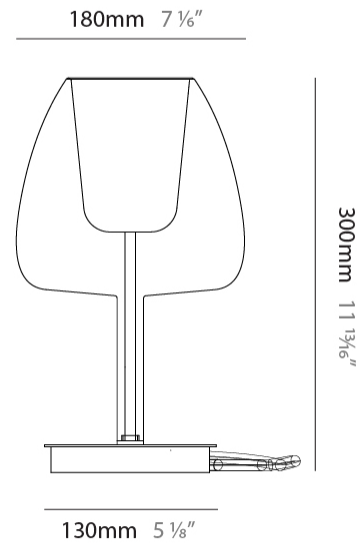

GENERAL

Series: Clos
 Partner: Cangini & Tucci
 Division: Design
 Installation: Portable
 Product Type: Table
 Mounting Location: Table

PHYSICAL

Shape: Round
 Diameter (mm): 180
 Diameter (in): 7 1/16
 Height (mm): 300
 Height (in): 11 13/16
 Weight (kg): 1.5
 Weight (lbs): 3.31
 Fixture Finish: AMB / BLK / BRZ / GLD / GRN / PNK / RGD / RUB / SKB / SMK / STE / TOB / TRA
 Holder Finish: BCN / CHR / FGD
 Fixture Material: Glass / Metal
 Primary Material: Glass - Borosilicate
 Cable Details: 2000mm/78 3/4" cable

ELECTRICAL

Number of Lamps: 1
 Lamp Type: LED Retrofit
 Input Wattage (W): 40
 Bulb Included: Bulb Not Included
 Lamp Base: E12
 Input Voltage (V): 120

LED

OPTICAL

RATINGS AND CERTIFICATIONS

Certified By: Certified for North American Standards
 IP rating: IP20

GENERAL

Series: Clos
 Partner: Cangini & Tucci
 Division: Design
 Installation: Portable
 Product Type: Table
 Mounting Location: Table

PHYSICAL

Shape: Round
 Diameter (mm): 240
 Diameter (in): 9 7/16
 Height (mm): 400
 Height (in): 15 3/4
 Weight (kg): 1.5
 Weight (lbs): 3.31
 Fixture Finish: AMB / BLK / BRZ / GLD / GRN / PNK / RGD / RUB / SKB / SMK / STE / TOB / TRA
 Holder Finish: BCN / CHR / FGD
 Fixture Material: Glass / Metal
 Primary Material: Glass - Borosilicate
 Cable Details: 2000mm/78 3/4" cable