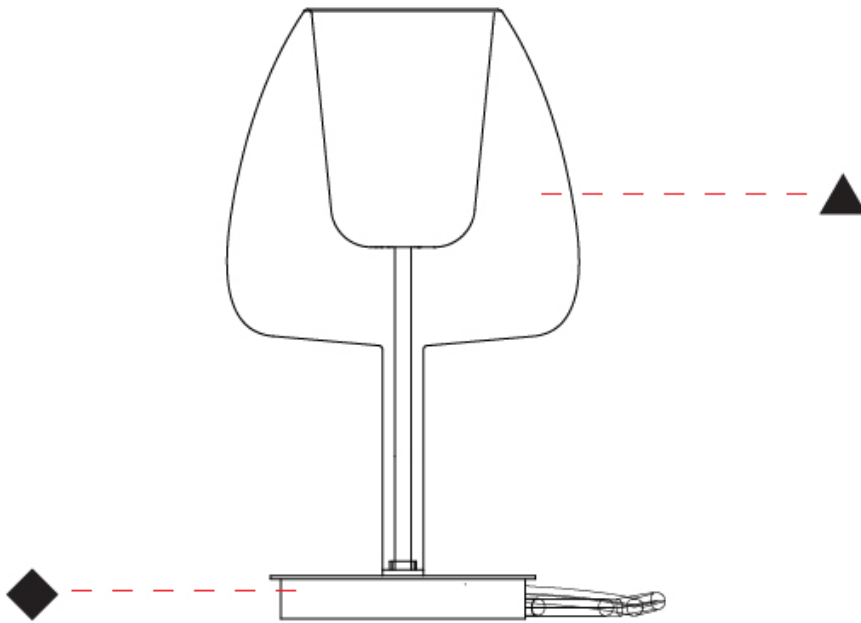

CLOS PORTABLE

D144047-

PROJECT	_____
TYPE	_____
SPECIFIER	_____
QUANTITY	_____
DATE	_____

D