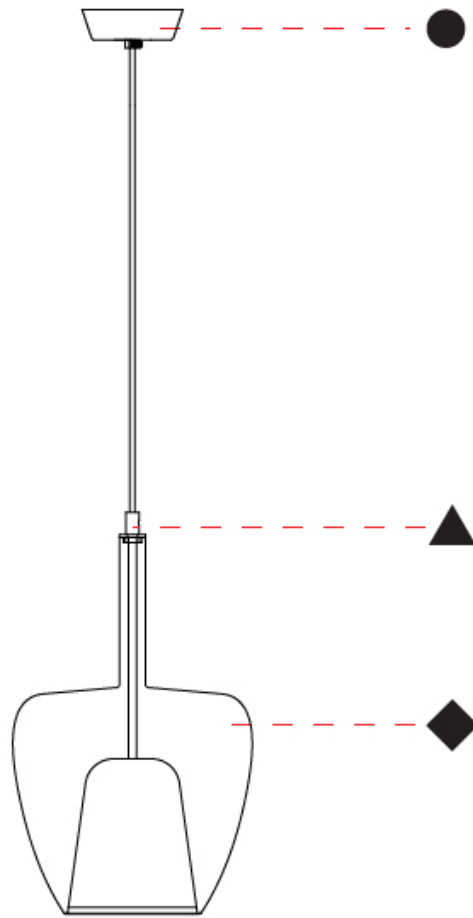

CLOS MONOPOINT SUSPENSION

D141303-

PROJECT	_____
TYPE	_____
SPECIFIER	_____
QUANTITY	_____
DATE	_____

D