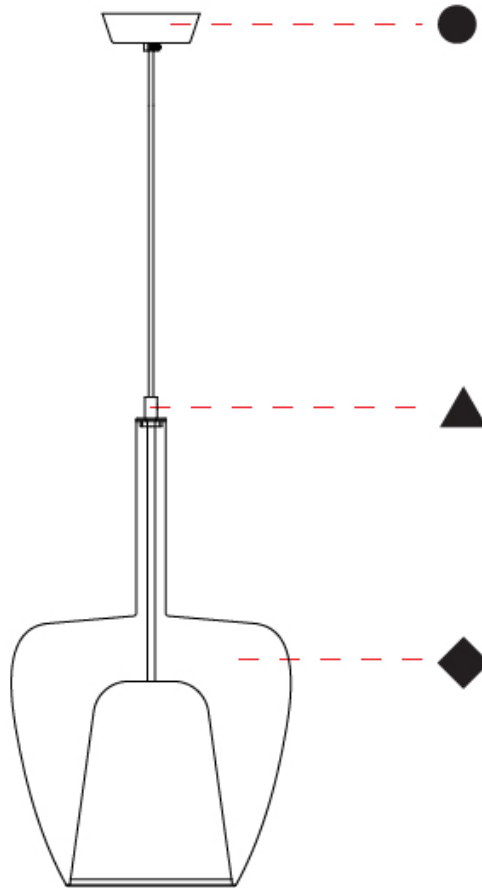

CLOS MONOPOINT SUSPENSION

D141304-

PROJECT	_____
TYPE	_____
SPECIFIER	_____
QUANTITY	_____
DATE	_____

D