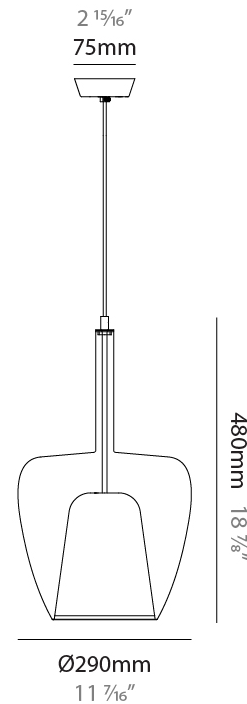

CLOS MONOPOINT SUSPENSION

D141304- _____

base number   Finish Options   Finish Options

1. To build a product code in our configurator select the specify button on the base model # product page
2. To build a manual product code on this datasheet choose from the options listed below in blue font and add the suffix to the base model #

GENERAL

Series: Clos
Subseries: Clos Monopoint
Partner: Cangini & Tucci
Division: Design
Installation: Suspension
Product Type: Pendant
Mounting Location: Ceiling

PHYSICAL

Shape: Round
Diameter (mm): 290
Diameter (in): 11 ⁷/₁₆
Height (mm): 480
Height (in): 18 ⁷/₈
Max. Overall Height (mm): 1980
Max. Overall Height (in): 77 ¹⁵/₁₆
Weight (kg): 1.94
Weight (lbs): 4.28
Fixture Finish: [AMB](#) / [BLK](#) / [BRZ](#) / [GLD](#) / [GRN](#) / [PNK](#) / [RGD](#) / [RUB](#) / [SKB](#) / [SMK](#) / [STE](#) / [TOB](#) / [TRA](#)
Holder Finish: [BCN](#) / [CHR](#) / [FGD](#)
Fixture Material: Glass / Metal
Primary Material: Glass - Borosilicate
Cable Details: 1500mm/59 1/16" cable

ELECTRICAL

Number of Lamps: 1
Lamp Type: LED Retrofit
Input Wattage (W): 105
Bulb Included: Bulb Not Included
Lamp Base: E26
Input Voltage (V): 120

LED

OPTICAL

RATINGS AND CERTIFICATIONS

Certified By: Certified for North American Standards
IP rating: IP20