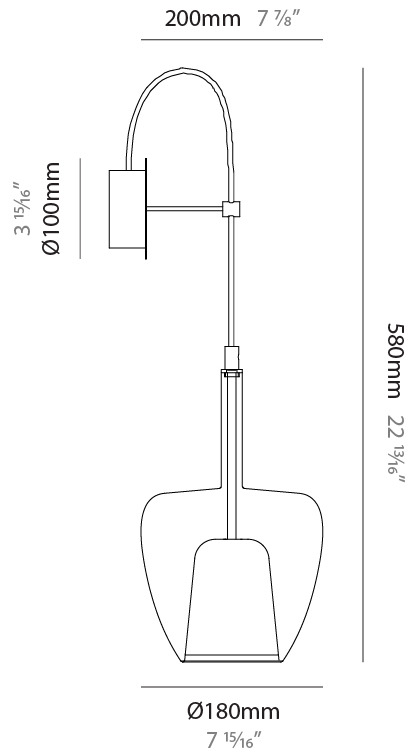

PROJECT
TYPE
SPECIFIER
QUANTITY
DATE

CLOS SURFACE

D143039-

base number   Finish   Finish
Options   Options

1. To build a product code in our configurator select the specify button on the base model # product page
2. To build a manual product code on this datasheet choose from the options listed below in blue font and add the suffix to the base model #

GENERAL

Series: Clos
Partner: Cangiini & Tucci
Division: Design
Installation: Surface
Product Type: Wall Surface
Mounting Location: Wall

PHYSICAL

Shape: Round
Diameter (mm): 180
Diameter (in): 7 1/16
Height (mm): 580
Depth (mm): 200
Height (in): 22 13/16
Depth (in): 7 7/8
Weight (kg): 0.80
Weight (lbs): 1.76
Fixture Finish: [AMB](#) / [BLK](#) / [BRZ](#) / [GLD](#) / [GRN](#) / [PNK](#) / [RGD](#) / [RUB](#) / [SKB](#) / [SMK](#) / [STE](#) / [TOB](#) / [TRA](#)
Holder Finish: [BCN](#) / [CHR](#) / [FGD](#)
Fixture Material: Glass / Metal
Primary Material: Glass - Borosilicate
Cable Details: 200mm Cable

ELECTRICAL

Number of Lamps: 1
Lamp Type: LED Retrofit
Input Wattage (W): 60
Bulb Included: Bulb Not Included
Lamp Base: E12
Input Voltage (V): 120

LED

OPTICAL

RATINGS AND CERTIFICATIONS

Certified By: Certified for North American Standards
IP rating: IP20