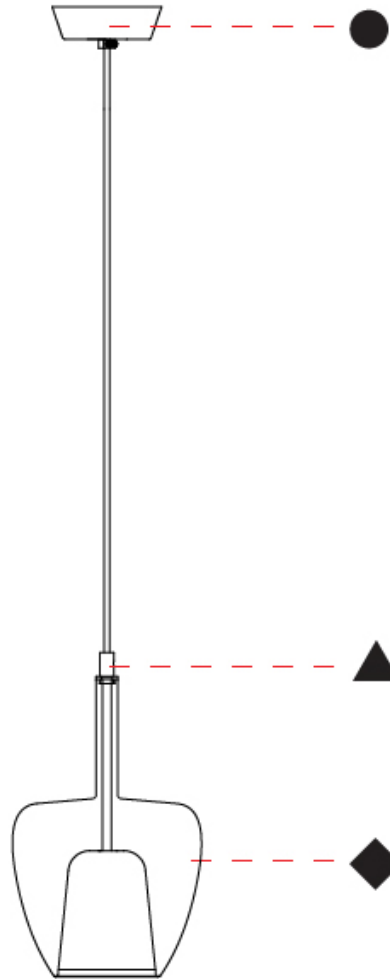

CLOS MONOPOINT SUSPENSION

D141302-

PROJECT _____

TYPE _____

SPECIFIER _____

QUANTITY _____

DATE _____

D