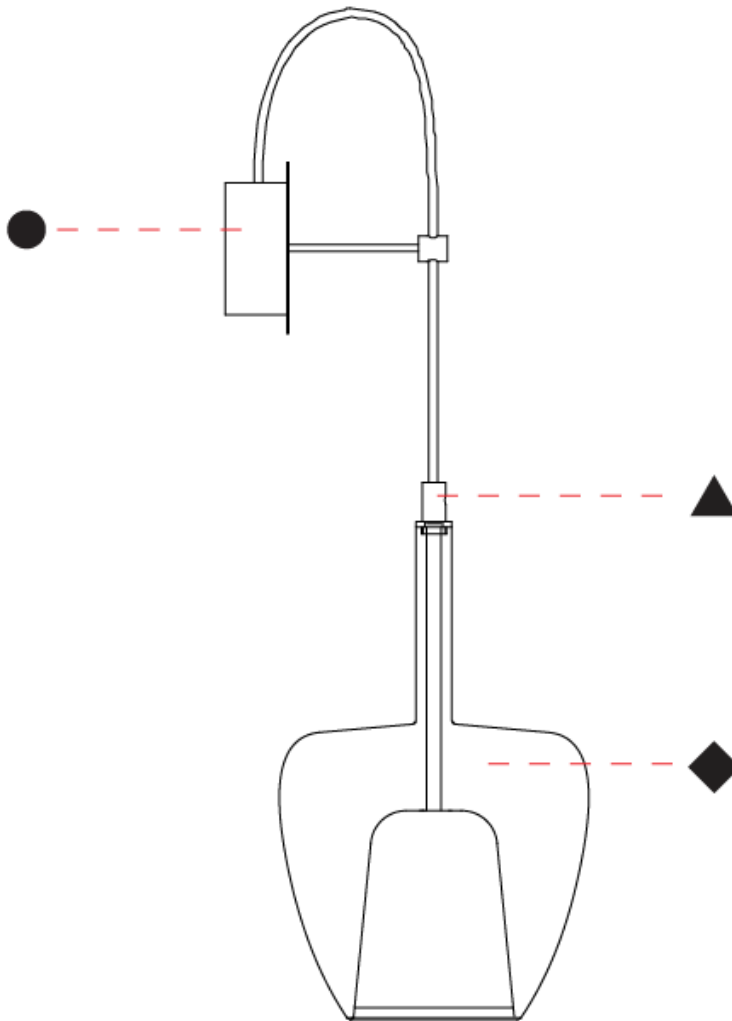

D143039-

PROJECT _____

TYPE _____

SPECIFIER _____

QUANTITY _____

DATE _____

D