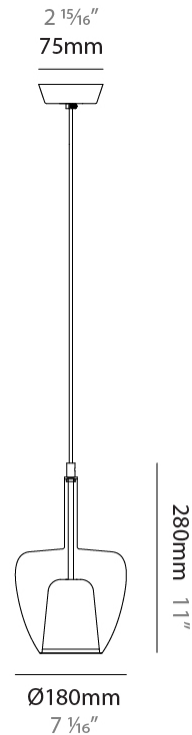

PROJECT	
TYPE	
SPECIFIER	
QUANTITY	
DATE	

CLOS MONOPOINT SUSPENSION

D141302-

base number	Finish Options	Finish Options

1. To build a product code in our configurator select the specify button on the base model # product page
2. To build a manual product code on this datasheet choose from the options listed below in blue font and add the suffix to the base model #

GENERAL

Series: Clos
Subseries: Clos Monopoint
Partner: Cangini & Tucci
Division: Design
Installation: Suspension
Product Type: Pendant
Mounting Location: Ceiling

PHYSICAL

Shape: Round
Diameter (mm): 180
Diameter (in): 7 1/16
Height (mm): 280
Height (in): 11
Max. Overall Height (mm): 1780
Max. Overall Height (in): 70 1/16
Weight (kg): 0.84
Weight (lbs): 1.85
Fixture Finish: AMB / BLK / BRZ / GLD / GRN / PNK / RGD / RUB / SKB / SMK / STE / TOB / TRA
Holder Finish: BCN / CHR / FGD
Fixture Material: Glass / Metal
Primary Material: Glass - Borosilicate
Cable Details: 1500mm/59 1/16" cable

ELECTRICAL

Number of Lamps: 1
Lamp Type: LED Retrofit
Input Wattage (W): 60
Bulb Included: Bulb Not Included
Max. Wattage Per Lamp (W): 9
Lamp Base: E12
Input Voltage (V): 120

LED

OPTICAL

RATINGS AND CERTIFICATIONS

Certified By: Certified for North American Standards
IP rating: IP20