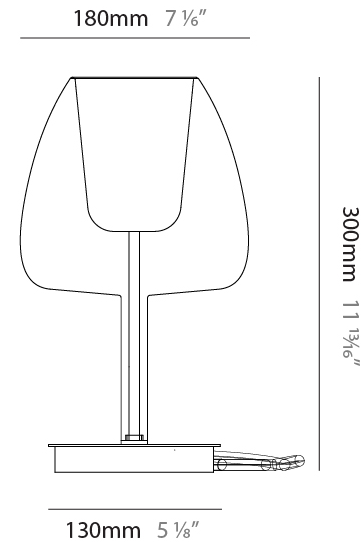

PROJECT	_____
TYPE	_____
SPECIFIER	_____
QUANTITY	_____
DATE	_____

CLOS PORTABLE

D144047- _____

base number   Finish Options   -   Finish Options

1. To build a product code in our configurator select the specify button on the base model # product page
2. To build a manual product code on this datasheet choose from the options listed below in blue font and add the suffix to the base model #

GENERAL

Series: Clos
Partner: Cangini & Tucci
Division: Design
Installation: Portable
Product Type: Table
Mounting Location: Table

PHYSICAL

Shape: Round
Diameter (mm): 180
Diameter (in): 7 1/16
Height (mm): 300
Height (in): 11 13/16
Weight (kg): 1.5
Weight (lbs): 3.31
Fixture Finish: AMB / BLK / BRZ / GLD / GRN / PNK / RGD / RUB / SKB / SMK / STE / TOB / TRA
Holder Finish: BCN / CHR / FGD
Fixture Material: Glass / Metal
Primary Material: Glass - Borosilicate
Cable Details: 2000mm/78 3/4" cable

ELECTRICAL

Number of Lamps: 1
Lamp Type: LED Retrofit
Input Wattage (W): 40
Bulb Included: Bulb Not Included
Lamp Base: E12
Input Voltage (V): 120

LED

OPTICAL

RATINGS AND CERTIFICATIONS

Certified By: Certified for North American Standards
IP rating: IP20