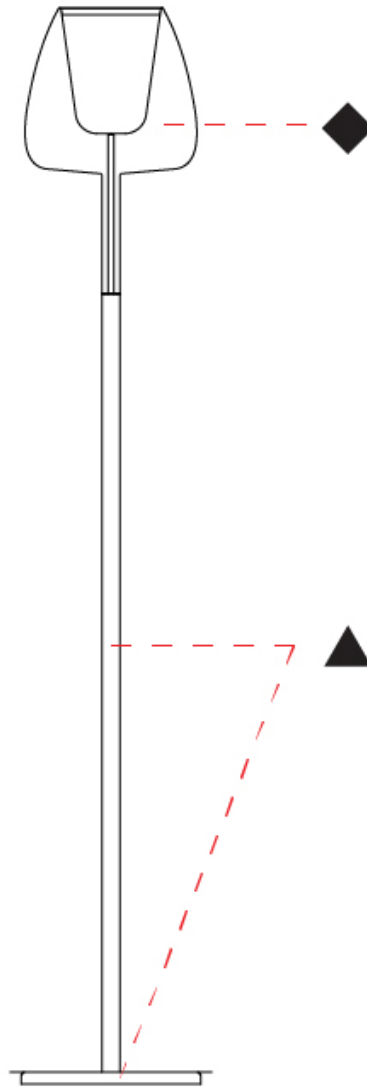

CLOS PORTABLE

D144046-

PROJECT	_____
TYPE	_____
SPECIFIER	_____
QUANTITY	_____
DATE	_____

D