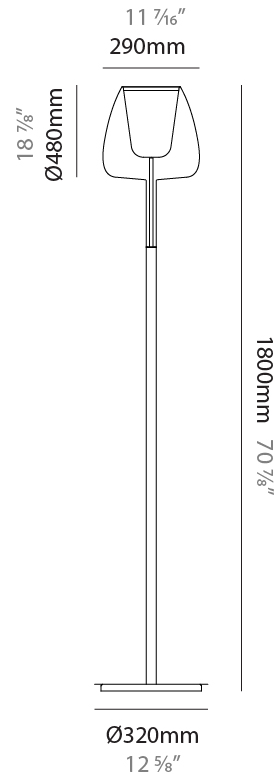

PROJECT	_____
TYPE	_____
SPECIFIER	_____
QUANTITY	_____
DATE	_____

CLOS PORTABLE

D144046- _____

base number   Finish Options   Finish Options

1. To build a product code in our configurator select the specify button on the base model # product page
2. To build a manual product code on this datasheet choose from the options listed below in blue font and add the suffix to the base model #

GENERAL

Series: Clos
Partner: Cangini & Tucci
Division: Design
Installation: Portable
Product Type: Floor
Mounting Location: Floor

PHYSICAL

Shape: Round
Diameter (mm): 320
Diameter (in): 12 5/8
Height (mm): 480
Height (in): 18 7/8
Max. Overall Height (mm): 1800
Max. Overall Height (in): 70 7/8
Weight (kg): 10.70
Weight (lbs): 23.59
Fixture Finish: [AMB](#) / [BLK](#) / [BRZ](#) / [GLD](#) / [GRN](#) / [PNK](#) / [RGD](#) / [RUB](#) / [SKB](#) / [SMK](#) / [STE](#) / [TOB](#) / [TRA](#)
Holder Finish: [BCN](#) / [CHR](#) / [FGD](#)
Fixture Material: Glass / Metal
Primary Material: Glass - Borosilicate
Cable Details: 2000mm/78 3/4" cable

ELECTRICAL

Number of Lamps: 1
Lamp Type: LED Retrofit
Input Wattage (W): 105
Bulb Included: Bulb Not Included
Lamp Base: E26
Input Voltage (V): 120

LED

OPTICAL

RATINGS AND CERTIFICATIONS

Certified By: Certified for North American Standards
IP rating: IP20