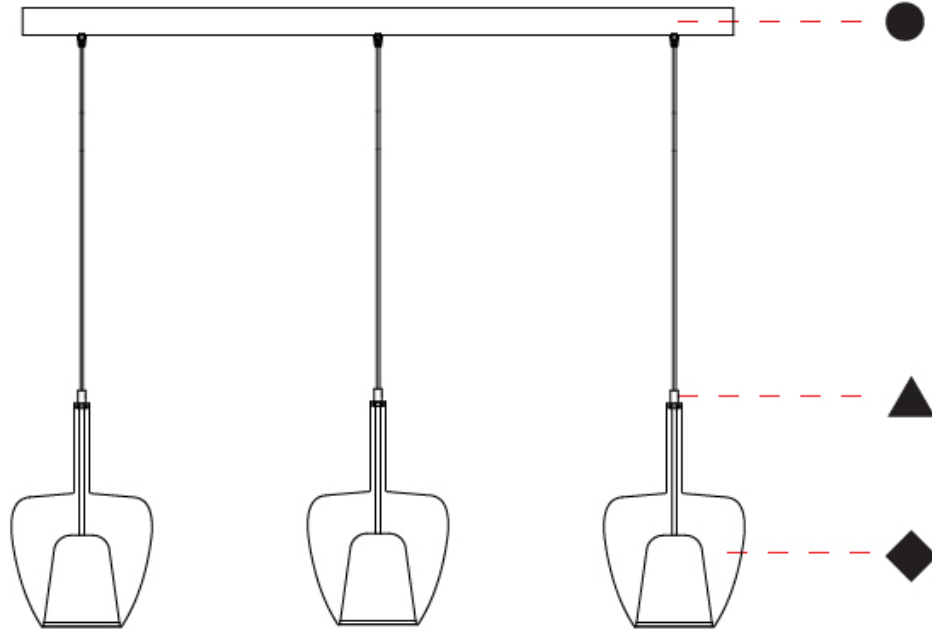

CLOS 3 LIGHT CLUSTER SUSPENSION

D141310-

PROJECT	_____
TYPE	_____
SPECIFIER	_____
QUANTITY	_____
DATE	_____

D