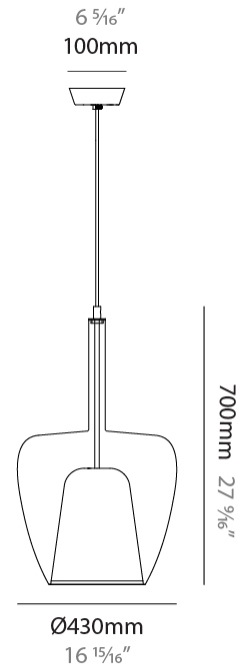

GENERAL

Series: Clos
Subseries: Clos Monopoint
Partner: Cangini & Tucci
Division: Design
Installation: Suspension
Product Type: Pendant
Mounting Location: Ceiling

PHYSICAL

Shape: Round
Diameter (mm): 430
Diameter (in): 16 ¹⁵ / ₁₆
Height (mm): 700
Height (in): 27 ⁹ / ₁₆
Max. Overall Height (mm): 2200
Max. Overall Height (in): 8 ⁵ / ₈
Weight (kg): 4.8
Weight (lbs): 10.58
Fixture Finish: AMB / BLK / BRZ / GLD / GRN / PNK / RGD / RUB / SKB / SMK / STE / TOB / TRA
Holder Finish: BCN / CHR / FGD
Fixture Material: Glass / Metal
Primary Material: Glass - Borosilicate
Cable Details: 1500mm/59 1/16" cable

ELECTRICAL

Number of Lamps: 1
Lamp Type: LED Retrofit
Input Wattage (W): 105
Bulb Included: Bulb Not Included
Lamp Base: E26
Input Voltage (V): 120

LED

OPTICAL

RATINGS AND CERTIFICATIONS

Certified By: Certified for North American Standards
IP rating: IP20

GENERAL

Series: Clos
Subseries: Clos 3 Light Cluster
Partner: Cangini & Tucci
Division: Design
Installation: Suspension
Product Type: Clusters
Mounting Location: Ceiling

PHYSICAL

Shape: Round
Diameter (mm): 430
Diameter (in): 16 ¹⁵/₁₆
Height (mm): 700
Height (in): 27 ⁹/₁₆
Max. Overall Height (mm): 2200
Max. Overall Height (in): 8 ⁵/₈
Weight (kg): 4.8
Weight (lbs): 10.58
Fixture Finish: [AMB](#) / [BLK](#) / [BRZ](#) / [GLD](#) / [GRN](#) / [PNK](#) / [RGD](#) / [RUB](#) / [SKB](#) / [SMK](#) / [STE](#) / [TOB](#) / [TRA](#)
Holder Finish: [BCN](#) / [CHR](#) / [FGD](#)
Fixture Material: Glass / Metal
Primary Material: Glass - Borosilicate
Cable Details: 1500mm/59 1/16" cable