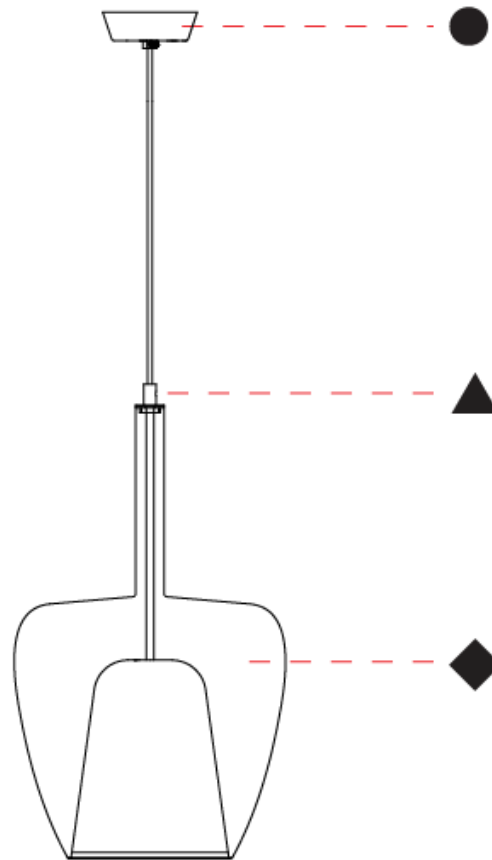

CLOS MONOPOINT SUSPENSION

D141305-

PROJECT _____

TYPE _____

SPECIFIER _____

QUANTITY _____

DATE _____

D