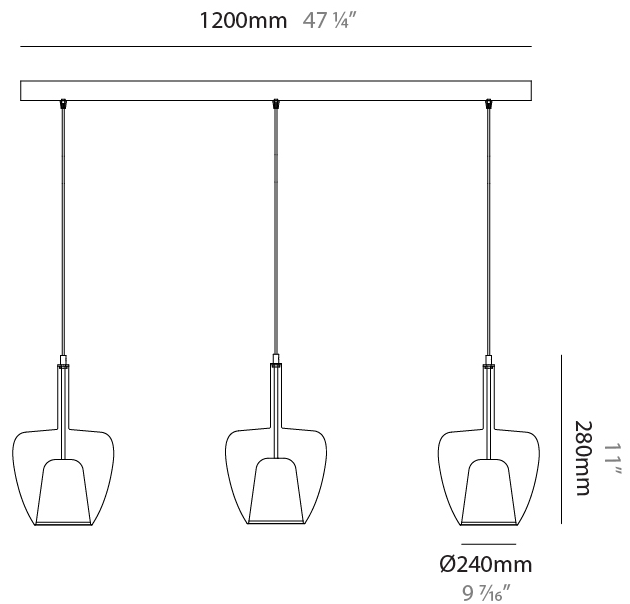

CLOS 3 LIGHT CLUSTER SUSPENSION

D141310-

base number   Finish   Finish
Options   Options

1. To build a product code in our configurator select the specify button on the base model # product page
2. To build a manual product code on this datasheet choose from the options listed below in blue font and add the suffix to the base model #

GENERAL

Series: Clos
Subseries: Clos 3 Light Cluster
Partner: Cangini & Tucci
Division: Design
Installation: Suspension
Product Type: Clusters
Mounting Location: Ceiling

PHYSICAL

Shape: Round
Diameter (mm): 430
Diameter (in): 16 ¹⁵/₁₆
Height (mm): 700
Height (in): 27 ⁹/₁₆
Max. Overall Height (mm): 2200
Max. Overall Height (in): 8 ⁵/₈
Weight (kg): 4.8
Weight (lbs): 10.58
Fixture Finish: [AMB](#) / [BLK](#) / [BRZ](#) / [GLD](#) / [GRN](#) / [PNK](#) / [RGD](#) / [RUB](#) / [SKB](#) / [SMK](#) / [STE](#) / [TOB](#) / [TRA](#)
Holder Finish: [BCN](#) / [CHR](#) / [FGD](#)
Fixture Material: Glass / Metal
Primary Material: Glass - Borosilicate
Cable Details: 1500mm/59 1/16" cable

ELECTRICAL

Number of Lamps: 3
Lamp Type: LED Retrofit
Input Wattage (W): 105
Bulb Included: Bulb Not Included
Lamp Base: E26
Input Voltage (V): 120

LED

OPTICAL

RATINGS AND CERTIFICATIONS

Certified By: Certified for North American Standards
IP rating: IP20