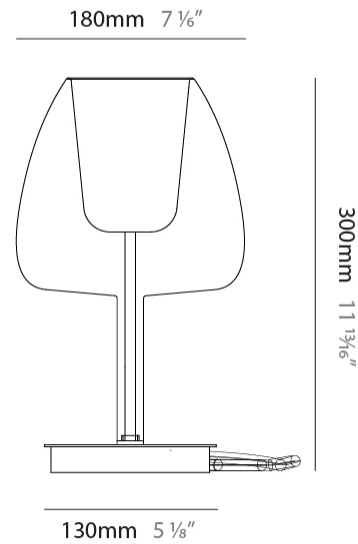

PROJECT	_____
TYPE	_____
SPECIFIER	_____
QUANTITY	_____
DATE	_____

CLOS PORTABLE

D144047- _____ - _____
base number   Finish   Finish
                         Options   Options

1. To build a product code in our configurator select the specify button on the base model # product page
2. To build a manual product code on this datasheet choose from the options listed below in blue font and add the suffix to the base model #

GENERAL

Series: Clos
Partner: Cangini & Tucci
Division: Design
Installation: Portable
Product Type: Table
Mounting Location: Table

PHYSICAL

Shape: Round
Diameter (mm): 180
Diameter (in): 7 1/16
Height (mm): 300
Height (in): 11 13/16
Weight (kg): 1.5
Weight (lbs): 3.31
Fixture Finish: AMB / BLK / BRZ / GLD / GRN / PNK / RGD / RUB / SKB / SMK / STE / TOB / TRA
Holder Finish: BCN / CHR / FGD
Fixture Material: Glass / Metal
Primary Material: Glass - Borosilicate
Cable Details: 2000mm/78 3/4" cable

ELECTRICAL

Number of Lamps: 1
Lamp Type: LED Retrofit
Input Wattage (W): 40
Bulb Included: Bulb Not Included
Lamp Base: E12
Input Voltage (V): 120

LED

OPTICAL

RATINGS AND CERTIFICATIONS

Certified By: Certified for North American Standards
IP rating: IP20