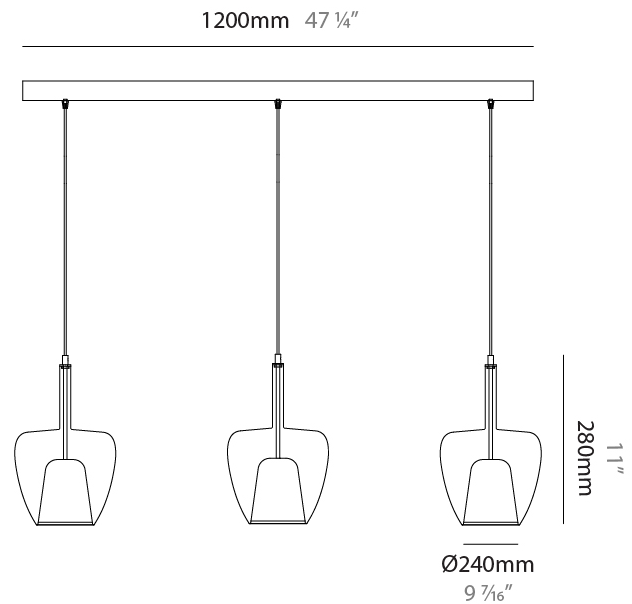

PROJECT	
TYPE	
SPECIFIER	
QUANTITY	
DATE	

CLOS 3 LIGHT CLUSTER SUSPENSION

D141310-

base number   Finish Options   -   Finish Options

1. To build a product code in our configurator select the specify button on the base model # product page
2. To build a manual product code on this datasheet choose from the options listed below in blue font and add the suffix to the base model #

GENERAL

Series: Clos
Subseries: Clos 3 Light Cluster
Partner: Cangini & Tucci
Division: Design
Installation: Suspension
Product Type: Clusters
Mounting Location: Ceiling

PHYSICAL

Shape: Round
Diameter (mm): 430
Diameter (in): 16 ¹⁵/₁₆
Height (mm): 700
Height (in): 27 ⁹/₁₆
Max. Overall Height (mm): 2200
Max. Overall Height (in): 8 ⁵/₈
Weight (kg): 4.8
Weight (lbs): 10.58
Fixture Finish: [AMB](#) / [BLK](#) / [BRZ](#) / [GLD](#) / [GRN](#) / [PNK](#) / [RGD](#) / [RUB](#) / [SKB](#) / [SMK](#) / [STE](#) / [TOB](#) / [TRA](#)
Holder Finish: [BCN](#) / [CHR](#) / [FGD](#)
Fixture Material: Glass / Metal
Primary Material: Glass - Borosilicate
Cable Details: 1500mm/59 1/16" cable

ELECTRICAL

Number of Lamps: 3
Lamp Type: LED Retrofit
Input Wattage (W): 105
Bulb Included: Bulb Not Included
Lamp Base: E26
Input Voltage (V): 120

LED

OPTICAL

RATINGS AND CERTIFICATIONS

Certified By: Certified for North American Standards
IP rating: IP20