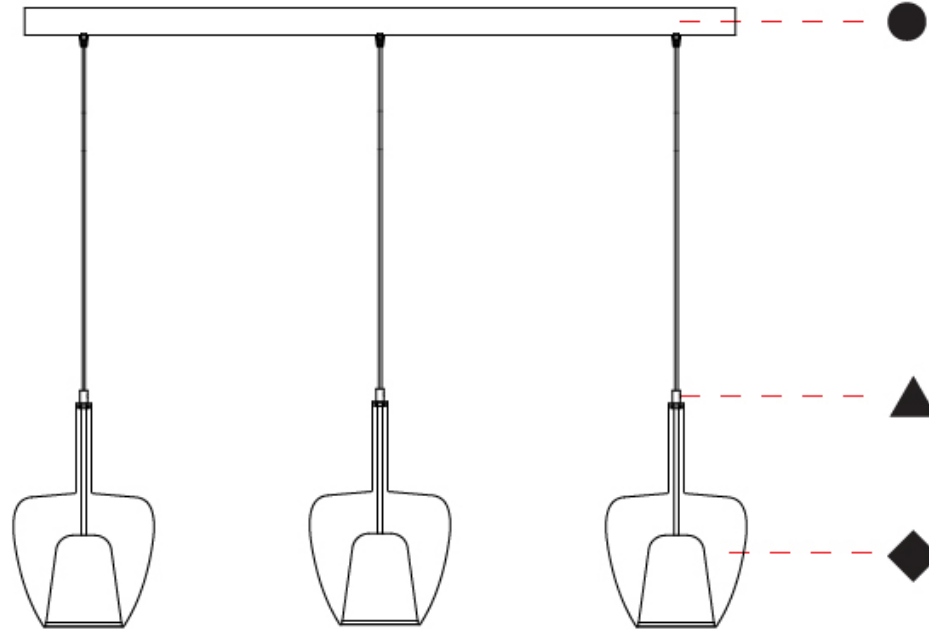

CLOS 3 LIGHT CLUSTER SUSPENSION

D141310-

PROJECT	_____
TYPE	_____
SPECIFIER	_____
QUANTITY	_____
DATE	_____

D