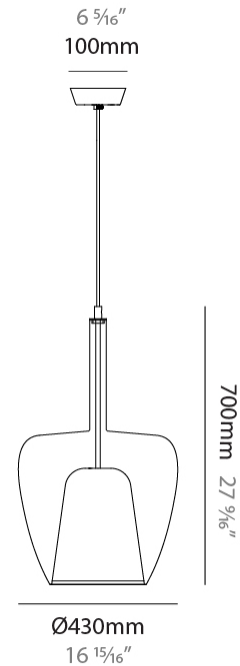

GENERAL

Series: Clos
Subseries: Clos Monopoint
Partner: Cangini & Tucci
Division: Design
Installation: Suspension
Product Type: Pendant
Mounting Location: Ceiling

PHYSICAL

Shape: Round
Diameter (mm): 430
Diameter (in): 16 ¹⁵/₁₆
Height (mm): 700
Height (in): 27 ⁹/₁₆
Max. Overall Height (mm): 2200
Max. Overall Height (in): 8 ⁵/₈
Weight (kg): 4.8
Weight (lbs): 10.58
Fixture Finish: [AMB / BLK / BRZ / GLD / GRN / PNK / RGD / RUB / SKB / SMK / STE / TOB / TRA](#)
Holder Finish: [BCN / CHR / FGD](#)
Fixture Material: Glass / Metal
Primary Material: Glass - Borosilicate
Cable Details: 1500mm/59 1/16" cable

ELECTRICAL

Number of Lamps: 1
Lamp Type: LED Retrofit
Input Wattage (W): 105
Bulb Included: Bulb Not Included
Lamp Base: E26
Input Voltage (V): 120

LED

OPTICAL

RATINGS AND CERTIFICATIONS

Certified By: Certified for North American Standards
IP rating: IP20

GENERAL

Series: Clos
 Subseries: Clos 3 Light Cluster
 Partner: Cangini & Tucci
 Division: Design
 Installation: Suspension
 Product Type: Clusters
 Mounting Location: Ceiling

PHYSICAL

Shape: Round
 Diameter (mm): 430
 Diameter (in): 16 ¹⁵/₁₆
 Height (mm): 700
 Height (in): 27 ⁹/₁₆
 Max. Overall Height (mm): 2200
 Max. Overall Height (in): 8 ⁵/₈
 Weight (kg): 4.8
 Weight (lbs): 10.58
 Fixture Finish: [AMB](#) / [BLK](#) / [BRZ](#) / [GLD](#) / [GRN](#) / [PNK](#) / [RGD](#) / [RUB](#) / [SKB](#) / [SMK](#) / [STE](#) / [TOB](#) / [TRA](#)
 Holder Finish: [BCN](#) / [CHR](#) / [FGD](#)
 Fixture Material: Glass / Metal
 Primary Material: Glass - Borosilicate
 Cable Details: 1500mm/59 1/16" cable