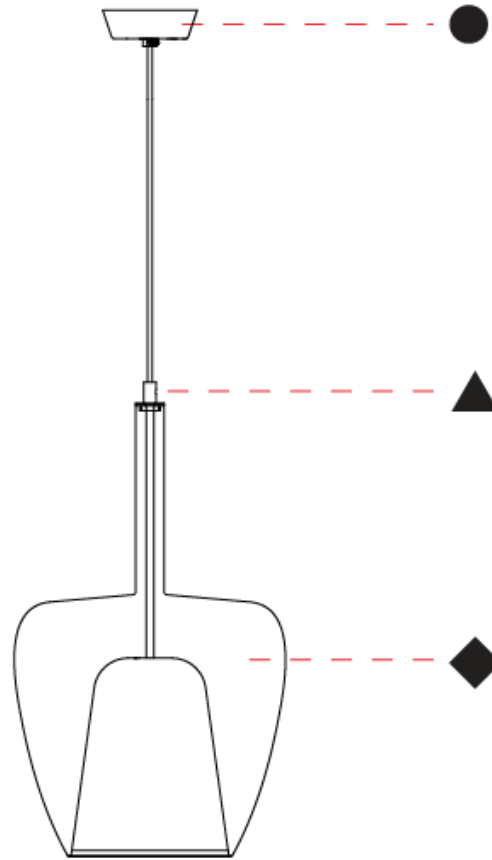

CLOS MONOPOINT SUSPENSION

D141305-

PROJECT _____

TYPE _____

SPECIFIER _____

QUANTITY _____

DATE _____

D