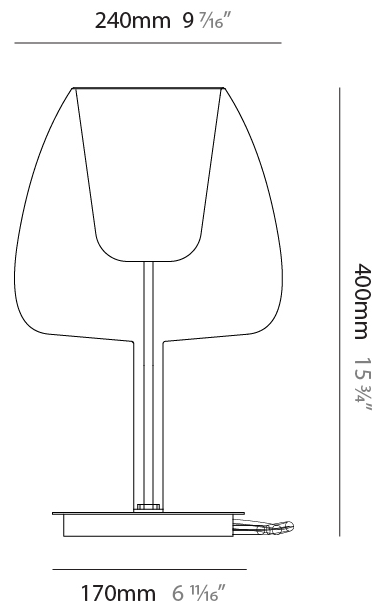

PROJECT
TYPE
SPECIFIER
QUANTITY
DATE

CLOS PORTABLE

D144048-

base number   Finish Options   -   Finish Options

1. To build a product code in our configurator select the specify button on the base model # product page
2. To build a manual product code on this datasheet choose from the options listed below in blue font and add the suffix to the base model #

GENERAL

Series: Clos
Partner: Cangini & Tucci
Division: Design
Installation: Portable
Product Type: Table
Mounting Location: Table

PHYSICAL

Shape: Round
Diameter (mm): 240
Diameter (in): 9 7/16
Height (mm): 400
Height (in): 15 3/4
Weight (kg): 1.5
Weight (lbs): 3.31
Fixture Finish: [AMB](#) / [BLK](#) / [BRZ](#) / [GLD](#) / [GRN](#) / [PNK](#) / [RGD](#) / [RUB](#) / [SKB](#) / [SMK](#) / [STE](#) / [TOB](#) / [TRA](#)
Holder Finish: [BCN](#) / [CHR](#) / [FGD](#)
Fixture Material: Glass / Metal
Primary Material: Glass - Borosilicate
Cable Details: 2000mm/78 3/4" cable

ELECTRICAL

Number of Lamps: 1
Lamp Type: LED Retrofit
Input Wattage (W): 60
Bulb Included: Bulb Not Included
Lamp Base: E26
Input Voltage (V): 120

LED

OPTICAL

RATINGS AND CERTIFICATIONS

Certified By: Certified for North American Standards
IP rating: IP20