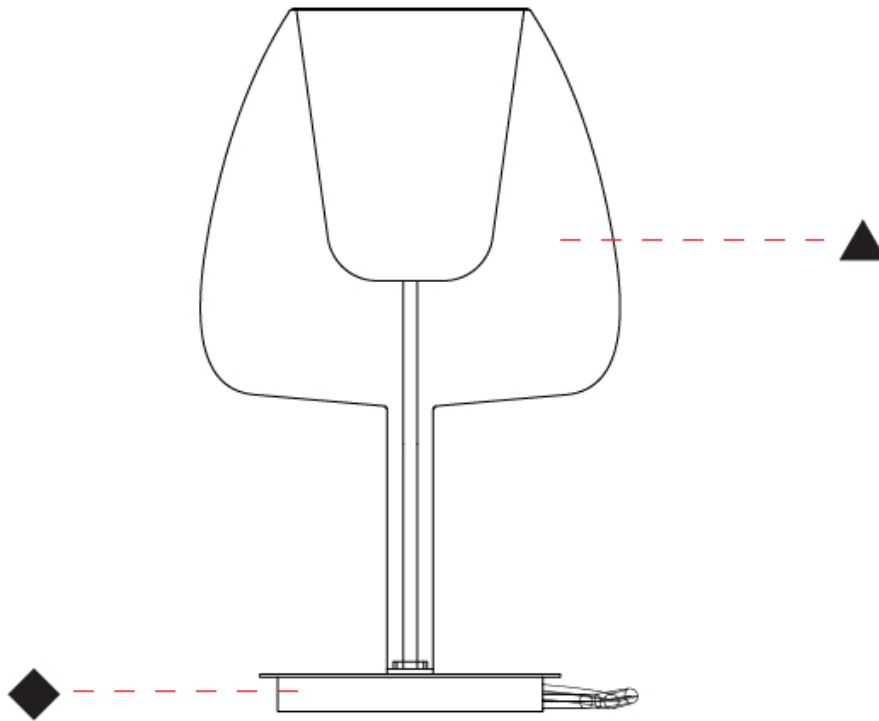

CLOS PORTABLE

D144048-

PROJECT _____

TYPE _____

SPECIFIER _____

QUANTITY _____

DATE _____

D