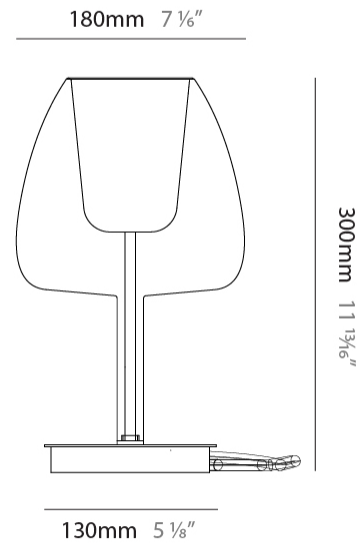

GENERAL

Series: Clos
Partner: Cangini & Tucci
Division: Design
Installation: Portable
Product Type: Table
Mounting Location: Table

PHYSICAL

Shape: Round
Diameter (mm): 180
Diameter (in): 7 1/16
Height (mm): 300
Height (in): 11 13/16
Weight (kg): 1.5
Weight (lbs): 3.31
Fixture Finish: AMB / BLK / BRZ / GLD / GRN / PNK / RGD / RUB / SKB / SMK / STE / TOB / TRA
Holder Finish: BCN / CHR / FGD
Fixture Material: Glass / Metal
Primary Material: Glass - Borosilicate
Cable Details: 2000mm/78 3/4" cable

ELECTRICAL

Number of Lamps: 1
Lamp Type: LED Retrofit
Input Wattage (W): 40
Bulb Included: Bulb Not Included
Lamp Base: E12
Input Voltage (V): 120

LED

OPTICAL

RATINGS AND CERTIFICATIONS

Certified By: Certified for North American Standards
IP rating: IP20

GENERAL

Series: Clos
 Partner: Cangini & Tucci
 Division: Design
 Installation: Portable
 Product Type: Table
 Mounting Location: Table

PHYSICAL

Shape: Round
 Diameter (mm): 240
 Diameter (in): 9 7/16
 Height (mm): 400
 Height (in): 15 3/4
 Weight (kg): 1.5
 Weight (lbs): 3.31
 Fixture Finish: [AMB](#) / [BLK](#) / [BRZ](#) / [GLD](#) / [GRN](#) / [PNK](#) / [RGD](#) / [RUB](#) / [SKB](#) / [SMK](#) / [STE](#) / [TOB](#) / [TRA](#)
 Holder Finish: [BCN](#) / [CHR](#) / [FGD](#)
 Fixture Material: Glass / Metal
 Primary Material: Glass - Borosilicate
 Cable Details: 2000mm/78 3/4" cable