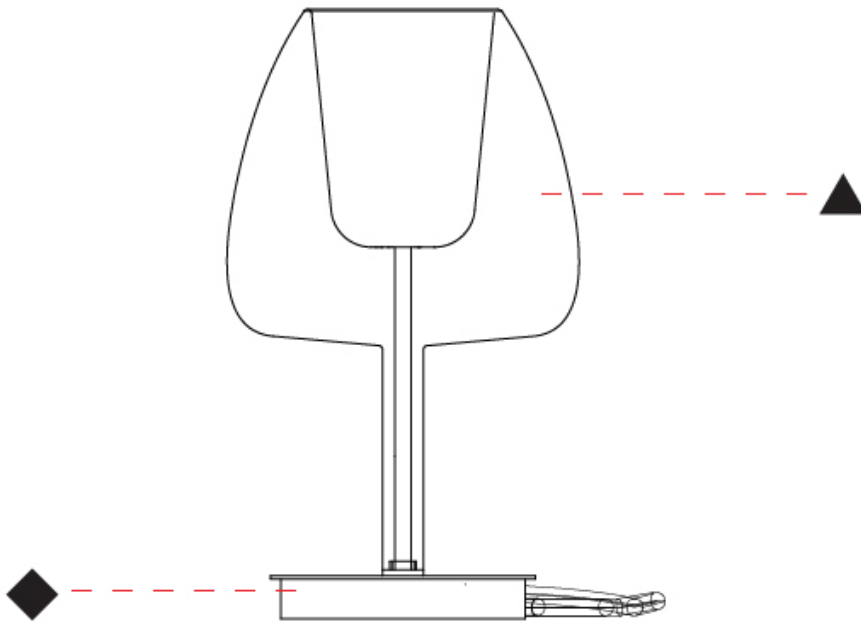

CLOS PORTABLE

D144047-

PROJECT

TYPE

SPECIFIER

QUANTITY

DATE

D