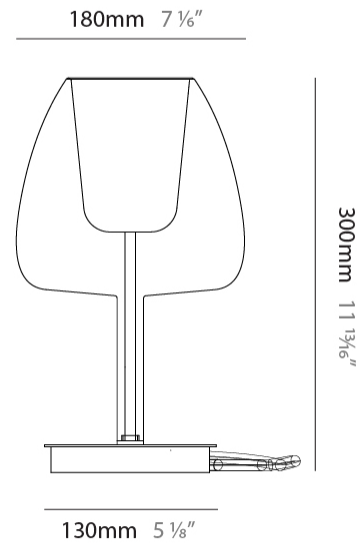

GENERAL

Series: Clos
 Partner: Cangini & Tucci
 Division: Design
 Installation: Portable
 Product Type: Table
 Mounting Location: Table

PHYSICAL

Shape: Round
 Diameter (mm): 180
 Diameter (in): 7 1/16
 Height (mm): 300
 Height (in): 11 13/16
 Weight (kg): 1.5
 Weight (lbs): 3.31
 Fixture Finish: AMB / BLK / BRZ / GLD / GRN / PNK / RGD / RUB / SKB / SMK / STE / TOB / TRA
 Holder Finish: BCN / CHR / FGD
 Fixture Material: Glass / Metal
 Primary Material: Glass - Borosilicate
 Cable Details: 2000mm/78 3/4" cable

ELECTRICAL

Number of Lamps: 1
 Lamp Type: LED Retrofit
 Input Wattage (W): 40
 Bulb Included: Bulb Not Included
 Lamp Base: E12
 Input Voltage (V): 120

LED

OPTICAL

RATINGS AND CERTIFICATIONS

Certified By: Certified for North American Standards
 IP rating: IP20

GENERAL

Series: Clos
 Partner: Cangini & Tucci
 Division: Design
 Installation: Portable
 Product Type: Table
 Mounting Location: Table

PHYSICAL

Shape: Round
 Diameter (mm): 240
 Diameter (in): 9 7/16
 Height (mm): 400
 Height (in): 15 3/4
 Weight (kg): 1.5
 Weight (lbs): 3.31
 Fixture Finish: [AMB](#) / [BLK](#) / [BRZ](#) / [GLD](#) / [GRN](#) / [PNK](#) / [RGD](#) / [RUB](#) / [SKB](#) / [SMK](#) / [STE](#) / [TOB](#) / [TRA](#)
 Holder Finish: [BCN](#) / [CHR](#) / [FGD](#)
 Fixture Material: Glass / Metal
 Primary Material: Glass - Borosilicate
 Cable Details: 2000mm/78 3/4" cable