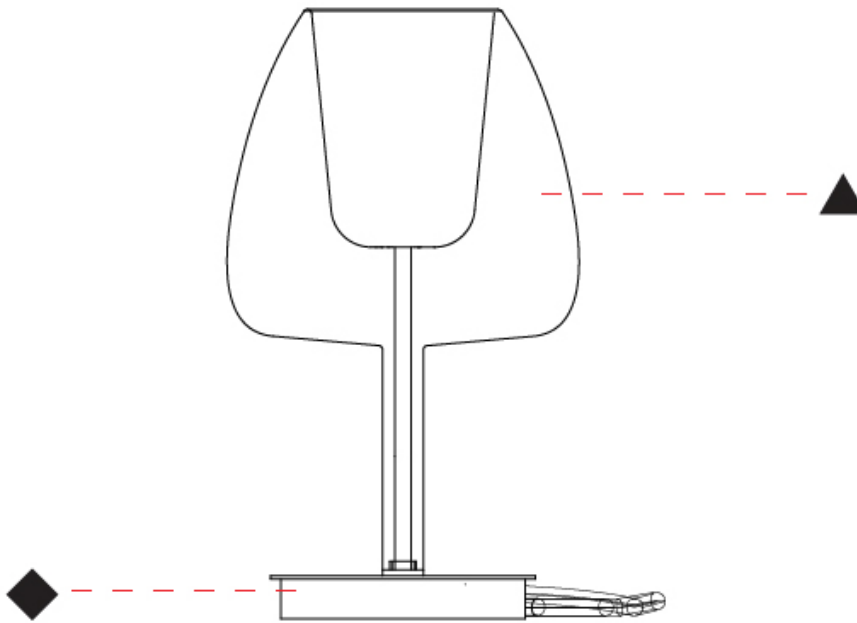

CLOS PORTABLE

D144047-

PROJECT

TYPE

SPECIFIER

QUANTITY

DATE

D