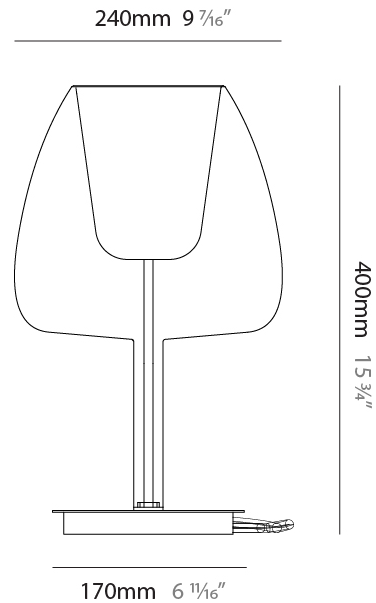

PROJECT
TYPE
SPECIFIER
QUANTITY
DATE

CLOS PORTABLE

D144048- _____
base number   Finish   Finish
                         Options   Options

1. To build a product code in our configurator select the specify button on the base model # product page
2. To build a manual product code on this datasheet choose from the options listed below in blue font and add the suffix to the base model #

GENERAL

Series: Clos
Partner: Cangini & Tucci
Division: Design
Installation: Portable
Product Type: Table
Mounting Location: Table

PHYSICAL

Shape: Round
Diameter (mm): 240
Diameter (in): 9 7/16
Height (mm): 400
Height (in): 15 3/4
Weight (kg): 1.5
Weight (lbs): 3.31
Fixture Finish: [AMB](#) / [BLK](#) / [BRZ](#) / [GLD](#) / [GRN](#) / [PNK](#) / [RGD](#) / [RUB](#) / [SKB](#) / [SMK](#) / [STE](#) / [TOB](#) / [TRA](#)
Holder Finish: [BCN](#) / [CHR](#) / [FGD](#)
Fixture Material: Glass / Metal
Primary Material: Glass - Borosilicate
Cable Details: 2000mm/78 3/4" cable

ELECTRICAL

Number of Lamps: 1
Lamp Type: LED Retrofit
Input Wattage (W): 60
Bulb Included: Bulb Not Included
Lamp Base: E26
Input Voltage (V): 120

LED

OPTICAL

RATINGS AND CERTIFICATIONS

Certified By: Certified for North American Standards
IP rating: IP20