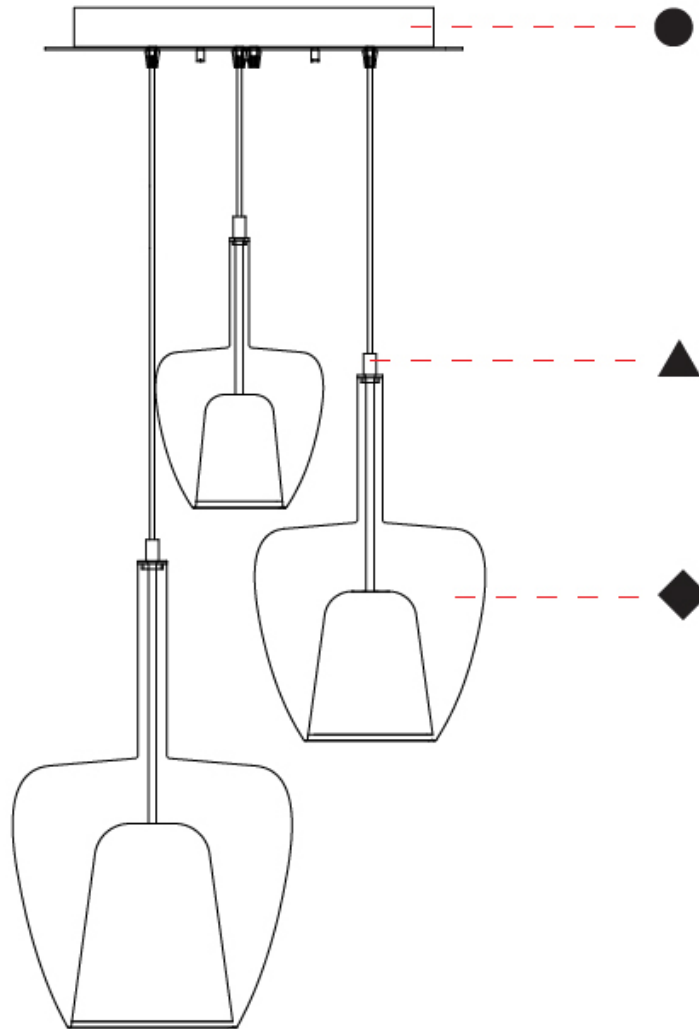

CLOS 3 LIGHT LINEAR SUSPENSION

D141311-

PROJECT	_____
TYPE	_____
SPECIFIER	_____
QUANTITY	_____
DATE	_____

D