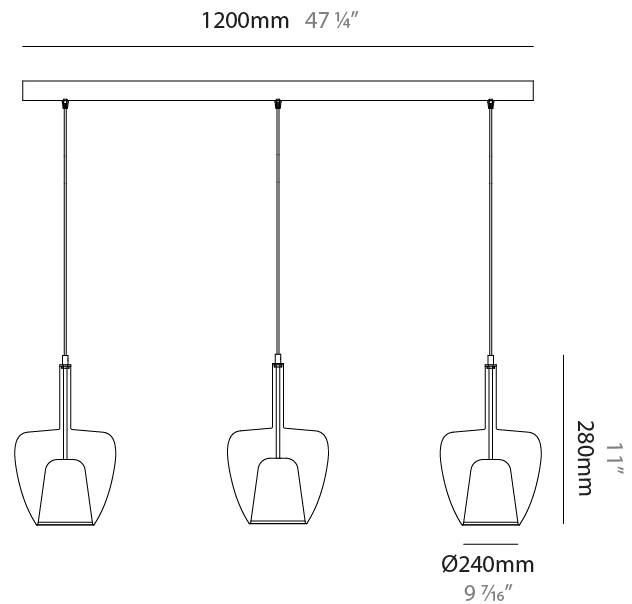

PROJECT
TYPE
SPECIFIER
QUANTITY
DATE

CLOS 3 LIGHT CLUSTER SUSPENSION

D141310-

base number	Finish Options	Finish Options	Finish Options

1. To build a product code in our configurator select the specify button on the base model # product page
2. To build a manual product code on this datasheet choose from the options listed below in blue font and add the suffix to the base model #

GENERAL

Series: Clos
Subseries: Clos 3 Light Cluster
Partner: Cangini & Tucci
Division: Design
Installation: Suspension
Product Type: Clusters
Mounting Location: Ceiling

PHYSICAL

Shape: Round
Diameter (mm): 430
Diameter (in): 16 ¹⁵/₁₆
Height (mm): 700
Height (in): 27 ⁹/₁₆
Max. Overall Height (mm): 2200
Max. Overall Height (in): 8 ⁵/₈
Weight (kg): 4.8
Weight (lbs): 10.58
Fixture Finish: AMB / BLK / BRZ / GRN / SKB / SMK / TGN / TOB / TRA
Holder Finish: BCN / CHR / FGD
Accent Finish: BCR / CHR / BCN / FGD / MWH
Fixture Material: Glass / Metal
Primary Material: Glass - Borosilicate
Cable Details: 1500mm/59 1/16" cable

ELECTRICAL

Number of Lamps: 3
Lamp Type: LED Retrofit
Input Wattage (W): 105
Bulb Included: Bulb Not Included
Lamp Base: E26
Input Voltage (V): 120

LED

OPTICAL

RATINGS AND CERTIFICATIONS

Certified By: Certified for North American Standards
IP rating: IP20