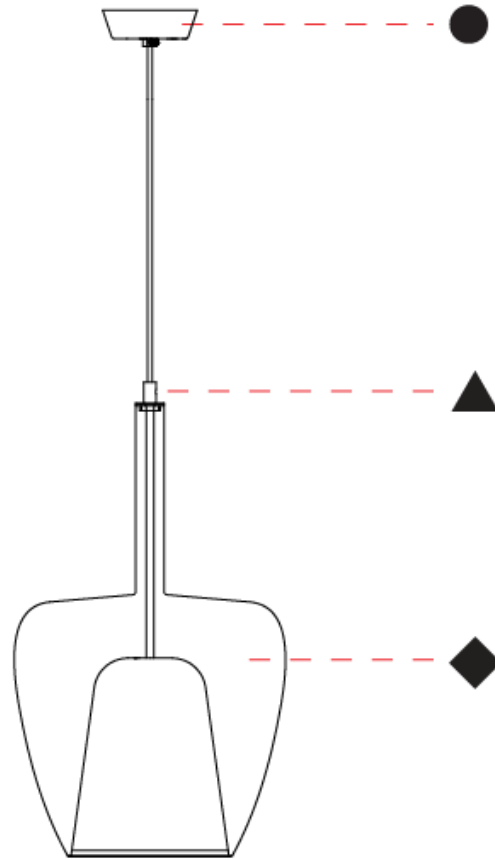

CLOS MONOPOINT SUSPENSION

D141305-

PROJECT

TYPE

SPECIFIER

QUANTITY

DATE

D