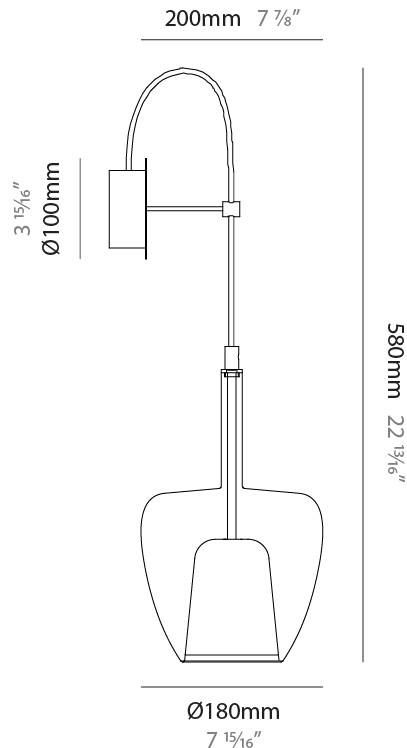

PROJECT
TYPE
SPECIFIER
QUANTITY
DATE

CLOS SURFACE

D143039-

base number	Finish Options	Finish Options	Finish Options

1. To build a product code in our configurator select the specify button on the base model # product page
2. To build a manual product code on this datasheet choose from the options listed below in blue font and add the suffix to the base model #

GENERAL

Series: Clos
Partner: Cangini & Tucci
Division: Design
Installation: Surface
Product Type: Wall Surface
Mounting Location: Wall

PHYSICAL

Shape: Round
Diameter (mm): 180
Diameter (in): 7 ¹/₁₆
Height (mm): 580
Depth (mm): 200
Height (in): 22 ¹³/₁₆
Depth (in): 7 ⁷/₁₆
Weight (kg): 0.80
Weight (lbs): 1.76
Fixture Finish: AMB / BLK / BRZ / GRN / SKB / SMK / TGN / TOB / TRA
Holder Finish: BCN / CHR / FGD
Accent Finish: BCR / CHR / MBK / MWH
Fixture Material: Glass / Metal
Primary Material: Glass - Borosilicate
Cable Details: 200mm Cable

ELECTRICAL

Number of Lamps: 1
Lamp Type: LED Retrofit
Input Wattage (W): 60
Bulb Included: Bulb Not Included
Lamp Base: E12
Input Voltage (V): 120

LED

OPTICAL

RATINGS AND CERTIFICATIONS

Certified By: Certified for North American Standards
IP rating: IP20