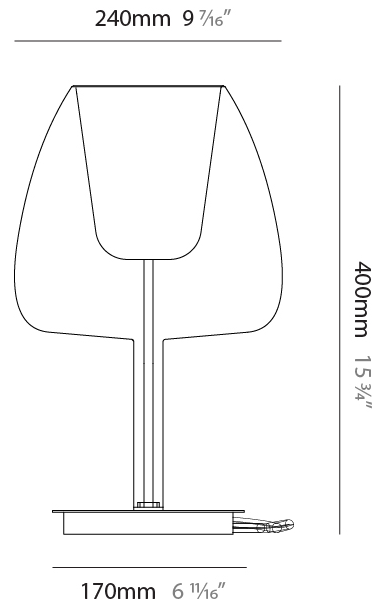

PROJECT
TYPE
SPECIFIER
QUANTITY
DATE

CLOS PORTABLE

D144048-

base number   Finish   Finish
Options   Options

1. To build a product code in our configurator select the specify button on the base model # product page
2. To build a manual product code on this datasheet choose from the options listed below in blue font and add the suffix to the base model #

GENERAL

Series: Clos
Partner: Cangini & Tucci
Division: Design
Installation: Portable
Product Type: Table
Mounting Location: Table

PHYSICAL

Shape: Round
Diameter (mm): 240
Diameter (in): 9 7/16
Height (mm): 400
Height (in): 15 3/4
Weight (kg): 1.5
Weight (lbs): 3.31
Fixture Finish: [AMB](#) / [BLK](#) / [BRZ](#) / [GRN](#) / [SKB](#) / [SMK](#) / [TGN](#) / [TOB](#) / [TRA](#)
Holder Finish: [BCN](#) / [CHR](#) / [FGD](#)
Fixture Material: Glass / Metal
Primary Material: Glass - Borosilicate
Cable Details: 2000mm/78 3/4" cable

ELECTRICAL

Number of Lamps: 1
Lamp Type: LED Retrofit
Input Wattage (W): 60
Bulb Included: Bulb Not Included
Lamp Base: E26
Input Voltage (V): 120

LED

OPTICAL

RATINGS AND CERTIFICATIONS

Certified By: Certified for North American Standards
IP rating: IP20