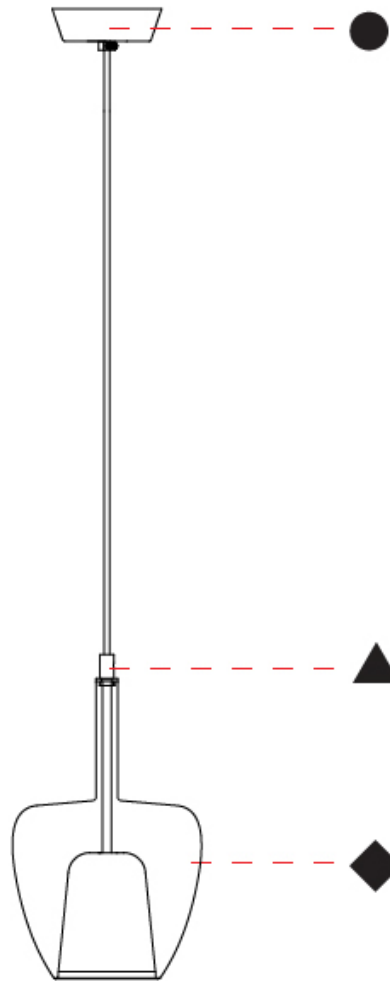

CLOS MONOPOINT SUSPENSION

D141302-

PROJECT

TYPE

SPECIFIER

QUANTITY

DATE

D