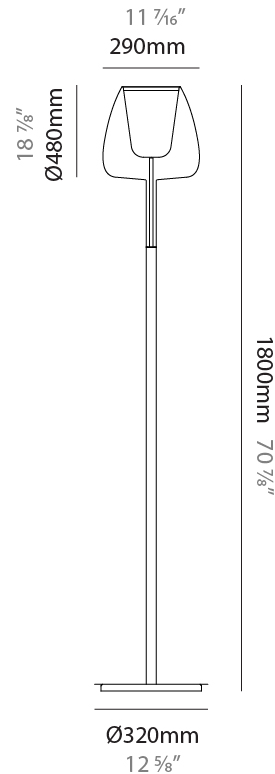

PROJECT
TYPE
SPECIFIER
QUANTITY
DATE

CLOS PORTABLE

D144046- -

base number   Finish Options   Finish Options

1. To build a product code in our configurator select the specify button on the base model # product page
2. To build a manual product code on this datasheet choose from the options listed below in blue font and add the suffix to the base model #

GENERAL

Series: Clos
Partner: Cangini & Tucci
Division: Design
Installation: Portable
Product Type: Floor
Mounting Location: Floor

PHYSICAL

Shape: Round
Diameter (mm): 320
Diameter (in): 12 5/8
Height (mm): 480
Height (in): 18 7/8
Max. Overall Height (mm): 1800
Max. Overall Height (in): 70 7/8
Weight (kg): 10.70
Weight (lbs): 23.59
Fixture Finish: [AMB](#) / [BLK](#) / [BRZ](#) / [GRN](#) / [SKB](#) / [SMK](#) / [TGN](#) / [TOB](#) / [TRA](#)
Holder Finish: [BCN](#) / [CHR](#) / [FGD](#)
Fixture Material: Glass / Metal
Primary Material: Glass - Borosilicate
Cable Details: 2000mm/78 3/4" cable

ELECTRICAL

Number of Lamps: 1
Lamp Type: LED Retrofit
Input Wattage (W): 105
Bulb Included: Bulb Not Included
Lamp Base: E26
Input Voltage (V): 120

LED

OPTICAL

RATINGS AND CERTIFICATIONS

Certified By: Certified for North American Standards
IP rating: IP20