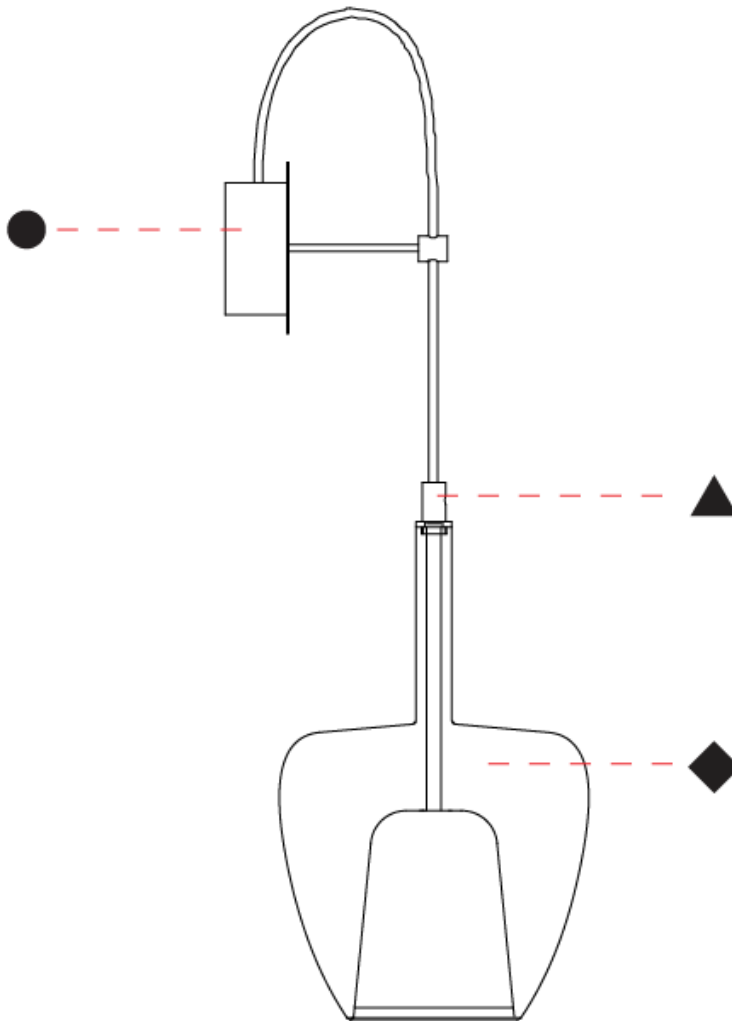

CLOS SURFACE

D143039-

PROJECT _____

TYPE _____

SPECIFIER _____

QUANTITY _____

DATE _____

D