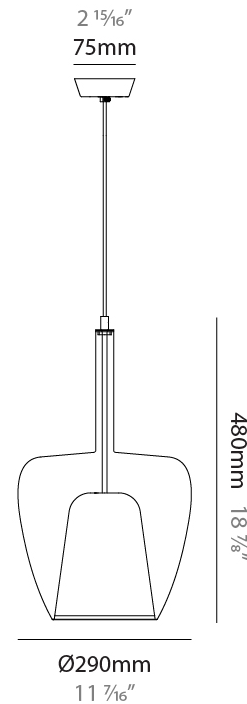

PROJECT
TYPE
SPECIFIER
QUANTITY
DATE

CLOS MONOPOINT SUSPENSION

D141304-

base number	Finish Options	Finish Options	Finish Options

1. To build a product code in our configurator select the specify button on the base model # product page
2. To build a manual product code on this datasheet choose from the options listed below in blue font and add the suffix to the base model #

GENERAL

Series: Clos
Subseries: Clos Monopoint
Partner: Cangini & Tucci
Division: Design
Installation: Suspension
Product Type: Pendant
Mounting Location: Ceiling

PHYSICAL

Shape: Round
Diameter (mm): 290
Diameter (in): 11 ⁷/₁₆
Height (mm): 480
Height (in): 18 ⁷/₈
Max. Overall Height (mm): 1980
Max. Overall Height (in): 77 ¹⁵/₁₆
Weight (kg): 1.94
Weight (lbs): 4.28
Fixture Finish: AMB / BLK / BRZ / GRN / SKB / SMK / TGN / TOB / TRA
Holder Finish: BCN / CHR / FGD
Accent Finish: BCR / CHR / BCN / FGD
Fixture Material: Glass / Metal
Primary Material: Glass - Borosilicate
Cable Details: 1500mm/59 1/16" cable

ELECTRICAL

Number of Lamps: 1
Lamp Type: LED Retrofit
Input Wattage (W): 105
Bulb Included: Bulb Not Included
Lamp Base: E26
Input Voltage (V): 120

LED

OPTICAL

RATINGS AND CERTIFICATIONS

Certified By: Certified for North American Standards
IP rating: IP20