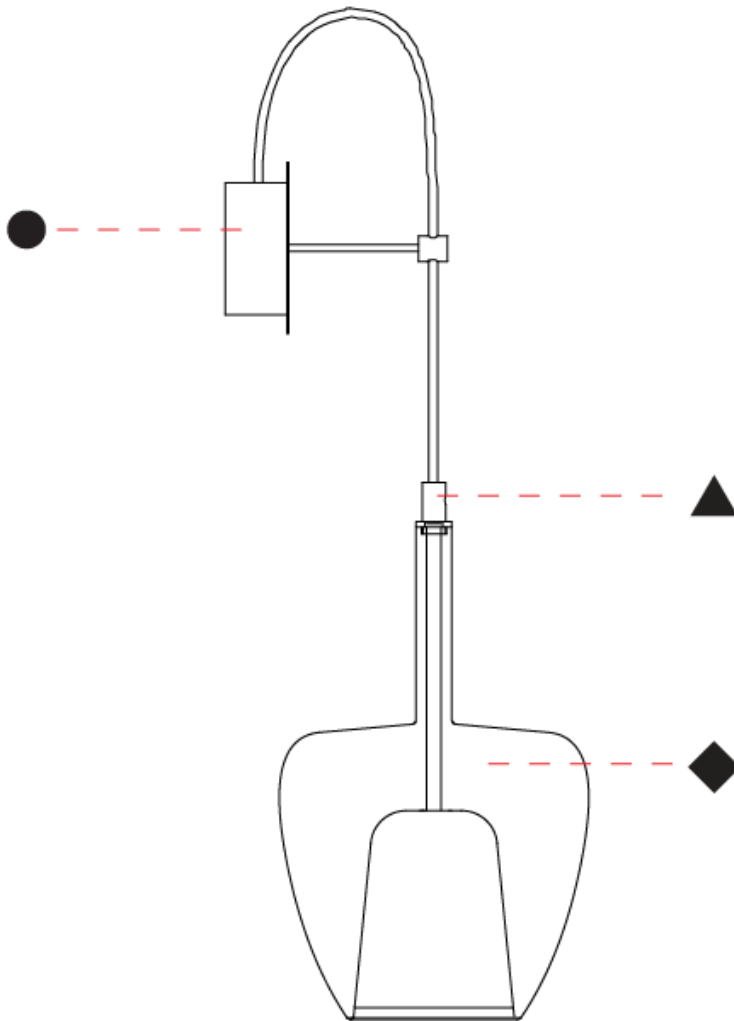

CLOS SURFACE

D143039-

PROJECT
TYPE
SPECIFIER
QUANTITY
DATE

D