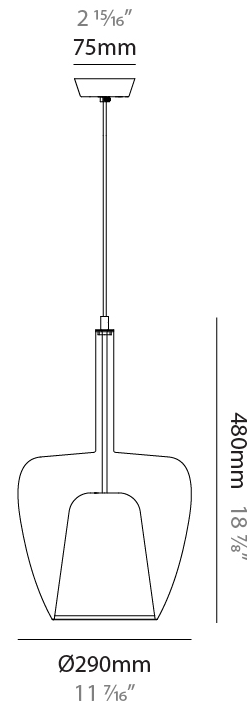

PROJECT
TYPE
SPECIFIER
QUANTITY
DATE

CLOS MONOPOINT SUSPENSION

D141304-

base number	Finish Options	Finish Options	Finish Options

1. To build a product code in our configurator select the specify button on the base model # product page
2. To build a manual product code on this datasheet choose from the options listed below in blue font and add the suffix to the base model #

GENERAL

Series: Clos
Subseries: Clos Monopoint
Partner: Cangini & Tucci
Division: Design
Installation: Suspension
Product Type: Pendant
Mounting Location: Ceiling

PHYSICAL

Shape: Round
Diameter (mm): 290
Diameter (in): 11 ⁷/₁₆
Height (mm): 480
Height (in): 18 ⁷/₈
Max. Overall Height (mm): 1980
Max. Overall Height (in): 77 ¹⁵/₁₆
Weight (kg): 1.94
Weight (lbs): 4.28
Fixture Finish: AMB / BLK / BRZ / GRN / SKB / SMK / TGN / TOB / TRA
Holder Finish: BCN / CHR / FGD
Accent Finish: BCR / CHR / BCN / FGD
Fixture Material: Glass / Metal
Primary Material: Glass - Borosilicate
Cable Details: 1500mm/59 1/16" cable

ELECTRICAL

Number of Lamps: 1
Lamp Type: LED Retrofit
Input Wattage (W): 105
Bulb Included: Bulb Not Included
Lamp Base: E26
Input Voltage (V): 120

LED

OPTICAL

RATINGS AND CERTIFICATIONS

Certified By: Certified for North American Standards
IP rating: IP20