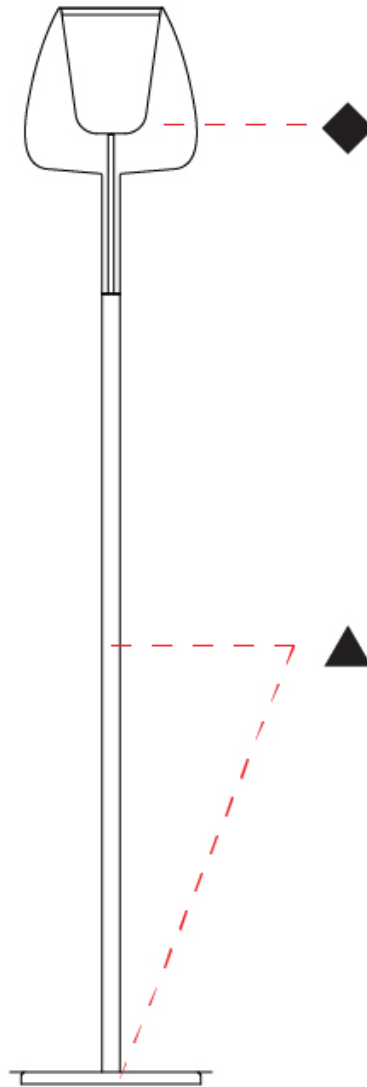

PROJECT

TYPE

SPECIFIER

QUANTITY

DATE

D