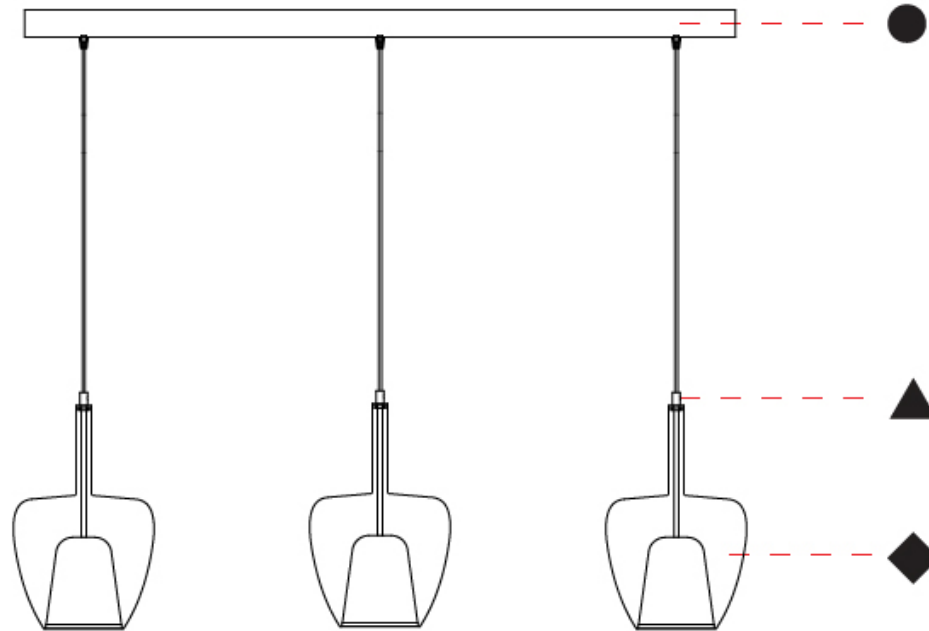

CLOS 3 LIGHT CLUSTER SUSPENSION

D141310-

PROJECT	_____
TYPE	_____
SPECIFIER	_____
QUANTITY	_____
DATE	_____

D