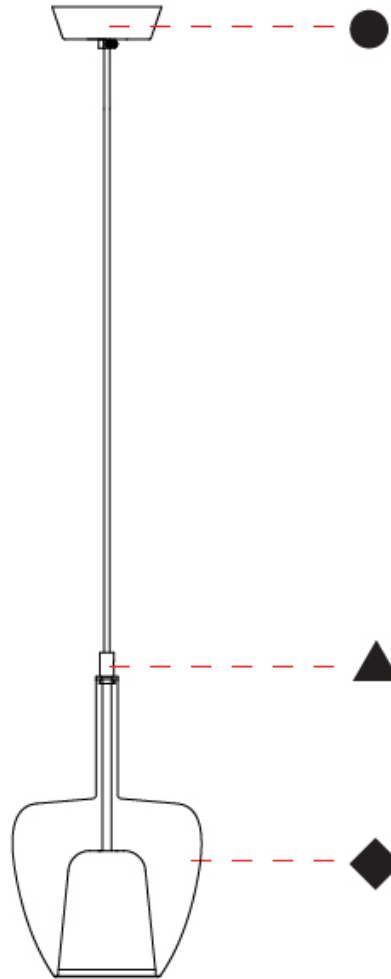

CLOS MONOPOINT SUSPENSION

D141302-

PROJECT	_____
TYPE	_____
SPECIFIER	_____
QUANTITY	_____
DATE	_____

D