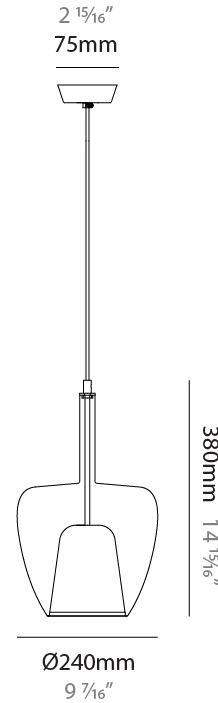

PROJECT
TYPE
SPECIFIER
QUANTITY
DATE

CLOS MONOPOINT SUSPENSION

D141303-

base number	Finish Options	Finish Options	Finish Options

1. To build a product code in our configurator select the specify button on the base model # product page
2. To build a manual product code on this datasheet choose from the options listed below in blue font and add the suffix to the base model #

GENERAL

Series: Clos
Subseries: Clos Monopoint
Partner: Cangini & Tucci
Division: Design
Installation: Suspension
Product Type: Pendant
Mounting Location: Ceiling

PHYSICAL

Shape: Round
Diameter (mm): 240
Diameter (in): 9 ⁷/₁₆
Height (mm): 380
Height (in): 14 ¹⁵/₁₆
Max. Overall Height (mm): 1880
Max. Overall Height (in): 74
Weight (kg): 1.32
Weight (lbs): 2.911
Fixture Finish: AMB / BLK / BRZ / GRN / SKB / SMK / TGN / TOB / TRA
Holder Finish: BCN / CHR / FGD
Accent Finish: BCR / CHR / BCN / FGD
Fixture Material: Glass / Metal
Primary Material: Glass - Borosilicate
Cable Details: 1500mm/59 1/16" cable

ELECTRICAL

Number of Lamps: 1
Lamp Type: LED Retrofit
Input Wattage (W): 105
Bulb Included: Bulb Not Included
Lamp Base: E26
Input Voltage (V): 120

LED

OPTICAL

RATINGS AND CERTIFICATIONS

Certified By: Certified for North American Standards
IP rating: IP20