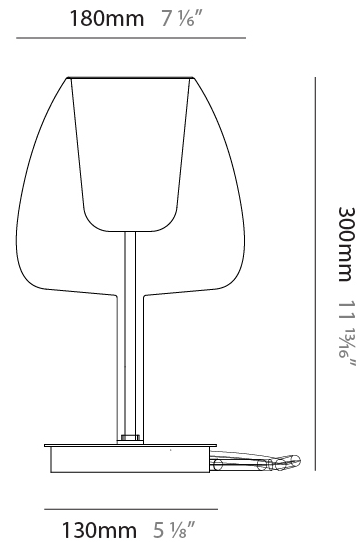

PROJECT _____
TYPE _____
SPECIFIER _____
QUANTITY _____
DATE _____

CLOS PORTABLE

D144047- _____ - _____
base number   Finish   Finish
                          Options   Options

1. To build a product code in our configurator select the specify button on the base model # product page
2. To build a manual product code on this datasheet choose from the options listed below in blue font and add the suffix to the base model #

GENERAL

Series: Clos
Partner: Cangini & Tucci
Division: Design
Installation: Portable
Product Type: Table
Mounting Location: Table

PHYSICAL

Shape: Round
Diameter (mm): 180
Diameter (in): 7 1/16
Height (mm): 300
Height (in): 11 13/16
Weight (kg): 1.5
Weight (lbs): 3.31
Fixture Finish: [AMB](#) / [BLK](#) / [BRZ](#) / [GRN](#) / [SKB](#) / [SMK](#) / [TGN](#) / [TOB](#) / [TRA](#)
Holder Finish: [BCN](#) / [CHR](#) / [FGD](#)
Fixture Material: Glass / Metal
Primary Material: Glass - Borosilicate
Cable Details: 2000mm/78 3/4" cable

ELECTRICAL

Number of Lamps: 1
Lamp Type: LED Retrofit
Input Wattage (W): 40
Bulb Included: Bulb Not Included
Lamp Base: E12
Input Voltage (V): 120

LED

OPTICAL

RATINGS AND CERTIFICATIONS

Certified By: Certified for North American Standards
IP rating: IP20