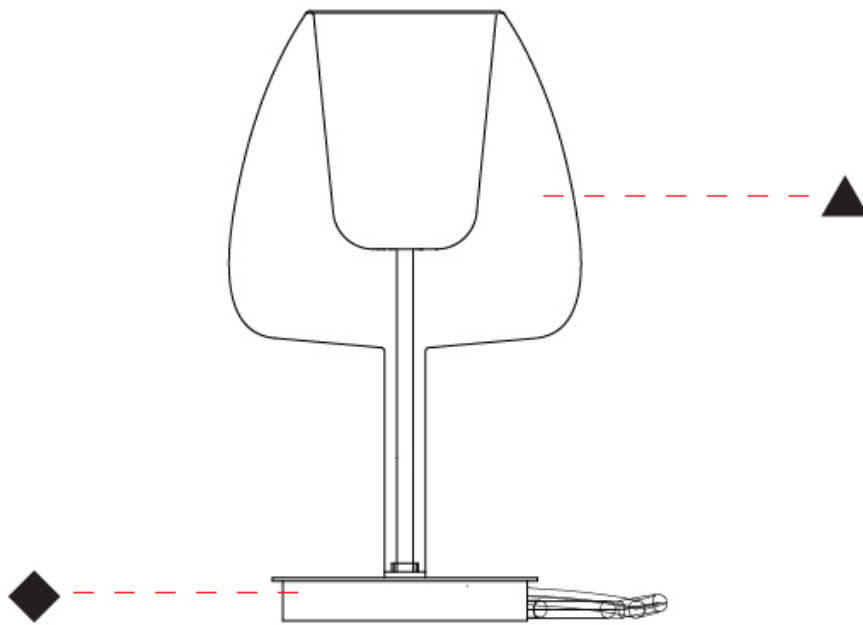

CLOS PORTABLE

D144047-

PROJECT	_____
TYPE	_____
SPECIFIER	_____
QUANTITY	_____
DATE	_____

D