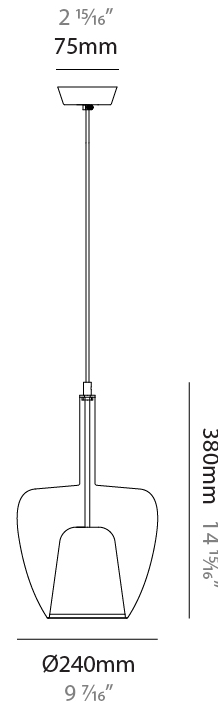

PROJECT	
TYPE	
SPECIFIER	
QUANTITY	
DATE	

CLOS MONOPOINT SUSPENSION

D141303-

base number	Finish Options	Finish Options	Finish Options

1. To build a product code in our configurator select the specify button on the base model # product page
2. To build a manual product code on this datasheet choose from the options listed below in blue font and add the suffix to the base model #

GENERAL

Series: Clos
Subseries: Clos Monopoint
Partner: Cangini & Tucci
Division: Design
Installation: Suspension
Product Type: Pendant
Mounting Location: Ceiling

PHYSICAL

Shape: Round
Diameter (mm): 240
Diameter (in): 9 7/16
Height (mm): 380
Height (in): 14 15/16
Max. Overall Height (mm): 1880
Max. Overall Height (in): 74
Weight (kg): 1.32
Weight (lbs): 2.911
Fixture Finish: AMB / BLK / BRZ / GRN / SKB / SMK / TGN / TOB / TRA
Holder Finish: BCN / CHR / FGD
Accent Finish: BCR / CHR / BCN / FGD
Fixture Material: Glass / Metal
Primary Material: Glass - Borosilicate
Cable Details: 1500mm/59 1/16" cable

ELECTRICAL

Number of Lamps: 1
Lamp Type: LED Retrofit
Input Wattage (W): 105
Bulb Included: Bulb Not Included
Lamp Base: E26
Input Voltage (V): 120

LED

OPTICAL

RATINGS AND CERTIFICATIONS

Certified By: Certified for North American Standards
IP rating: IP20