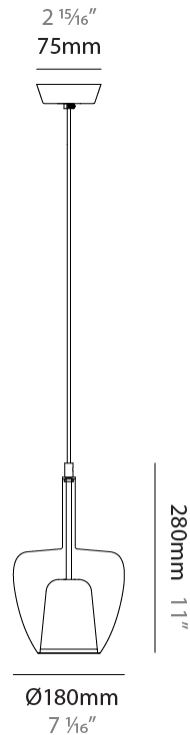

PROJECT
TYPE
SPECIFIER
QUANTITY
DATE

CLOS MONOPOINT SUSPENSION

D141302-

base number	Finish Options	Finish Options	Finish Options

1. To build a product code in our configurator select the specify button on the base model # product page
2. To build a manual product code on this datasheet choose from the options listed below in blue font and add the suffix to the base model #

GENERAL

Series: Clos
Subseries: Clos Monopoint
Partner: Cangini & Tucci
Division: Design
Installation: Suspension
Product Type: Pendant
Mounting Location: Ceiling

PHYSICAL

Shape: Round
Diameter (mm): 180
Diameter (in): 7 1/16
Height (mm): 280
Height (in): 11
Max. Overall Height (mm): 1780
Max. Overall Height (in): 70 1/16
Weight (kg): 0.84
Weight (lbs): 1.85
Fixture Finish: AMB / BLK / BRZ / GRN / SKB / SMK / TGN / TOB / TRA
Holder Finish: BCN / CHR / FGD
Accent Finish: BCR / CHR / BCN / FGD
Fixture Material: Glass / Metal
Primary Material: Glass - Borosilicate
Cable Details: 1500mm/59 1/16" cable

ELECTRICAL

Number of Lamps: 1
Lamp Type: LED Retrofit
Input Wattage (W): 60
Bulb Included: Bulb Not Included
Max. Wattage Per Lamp (W): 9
Lamp Base: E12
Input Voltage (V): 120

LED

OPTICAL

RATINGS AND CERTIFICATIONS

Certified By: Certified for North American Standards
IP rating: IP20