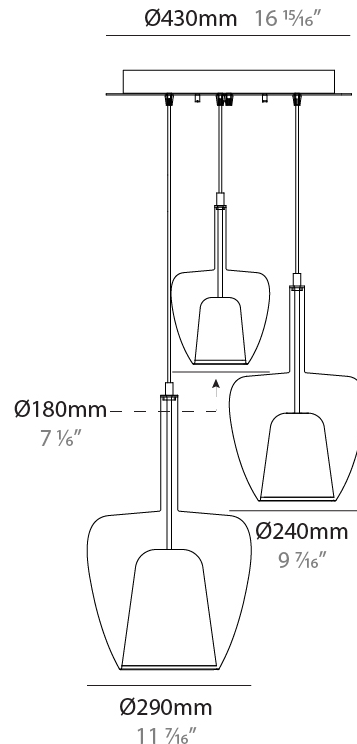

PROJECT	
TYPE	
SPECIFIER	
QUANTITY	
DATE	

CLOS 3 LIGHT LINEAR SUSPENSION

D141311-

base number	Finish Options	Finish Options	Finish Options

1. To build a product code in our configurator select the specify button on the base model # product page
2. To build a manual product code on this datasheet choose from the options listed below in blue font and add the suffix to the base model #

GENERAL

Series: Clos
Subseries: Clos 3 Light Linear
Partner: Cangini & Tucci
Division: Design
Installation: Suspension
Product Type: Clusters
Mounting Location: Ceiling

PHYSICAL

Shape: Round
Length (mm): 1200
Length (in): 47 3/4
Height (mm): 280
Height (in): 11
Max. Overall Height (mm): 1780
Max. Overall Height (in): 70 1/16
Weight (kg): 4.8
Weight (lbs): 10.58
Fixture Finish: AMB / BLK / BRZ / GRN / SKB / SMK / TGN / TOB / TRA
Holder Finish: BCN / CHR / FGD
Accent Finish: BCR / CHR / BCN / FGD / MWH
Fixture Material: Glass / Metal
Primary Material: Glass - Borosilicate
Cable Details: 1500mm/59 1/16" cable

ELECTRICAL

Number of Lamps: 2 + 1
Lamp Type: LED Retrofit
Input Wattage (W): 270
Bulb Included: Bulb Not Included
Total Output Wattage (W): 73.5
Max. Wattage Per Lamp (W): 14.5
Lamp Base: E26 + E12
Input Voltage (V): 120

LED

OPTICAL

RATINGS AND CERTIFICATIONS

Certified By: Certified for North American Standards
IP rating: IP20