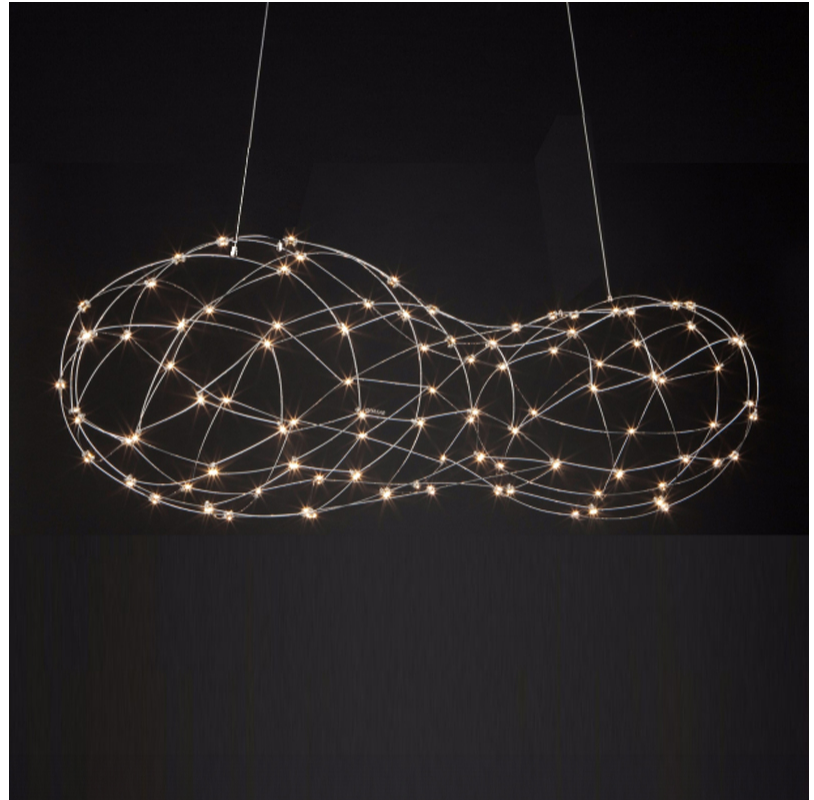

CLOUD SUSPENSION

D101668-

base number   LED Dimming   Color Temperature   Finish Options

1. To build a product code in our configurator select the specify button on the base model # product page
2. To build a manual product code on this datasheet choose from the options listed below in blue font and add the suffix to the base model #

GENERAL

Series: Cloud
Brand: Quasar
Division: Design
Mounting Type: Suspension
Mounting Location: Ceiling
Subcategory: Ambient

PHYSICAL

Shape: Abstract
Length (mm): 1500
Length (in): 59 1/16"
Width (mm): 600
Width (in): 23 5/8"
Height (mm): 600
Height (in): 23 5/8"
Max. Overall Height (mm): 2600
Max. Overall Height (in): 102 3/8"
Light Distribution: Omnidirectional
Weight (kg): 5
Weight (lbs): 11.02
[Fixture Finish: NIC / BRA / BBR](#)
Fixture Material: Metal
Cable Details: 2000mm Cable
Upon Request: Custom Sizes

ELECTRICAL

Lamp Type: LED
Input Wattage (W): 59.4
[Dimming: Non-Dimming / Phase Dimming (120vac Only)](#)
Driver Included: Yes
Driver Location: Integrated
Driver Type: Constant Voltage - Universal
Driver Class: Class 2
Input Voltage (V): 120 - 277
Output Voltage (V): 12
Upon Request: Integral: 0-10Vdc dimming

LED

Number of LEDs: 99
[Color Temperature (°K): 2400 / 2800](#)
Max. Delivered Lumen (lm): 2970 (2800K)
CRI: >90 CRI
Lamp Life (hrs): 50000

OPTICAL

RATINGS AND CERTIFICATIONS

Certified By: Certified for North American Standards
IP rating: IP20

PROJECT	
TYPE	
SPECIFIER	
QUANTITY	
DATE