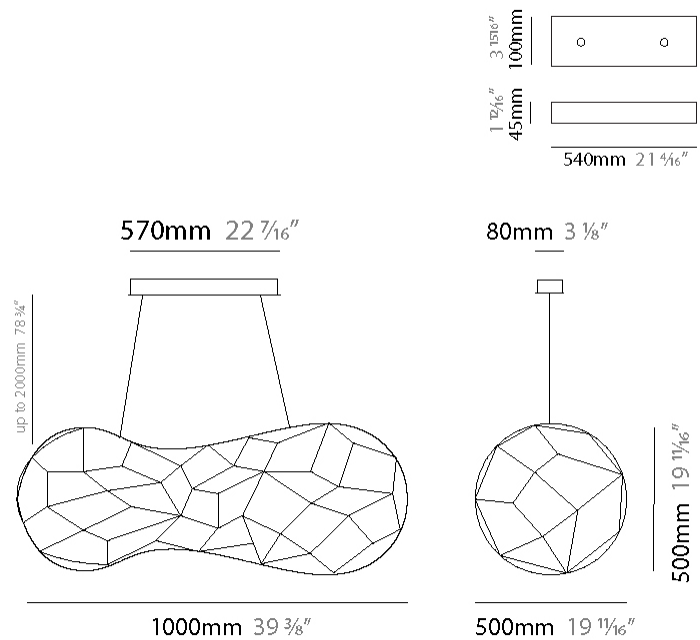

CLOUD SUSPENSION

D101667-

base number	LED	Color	Finish
	Dimming	Temperature	Options

1. To build a product code in our configurator select the specify button on the base model # product page
2. To build a manual product code on this datasheet choose from the options listed below in blue font and add the suffix to the base model #

GENERAL

Series: Cloud
Brand: Quasar
Division: Design
Mounting Type: Suspension
Mounting Location: Ceiling
Subcategory: Ambient

PHYSICAL

Shape: Abstract
Length (mm): 1000
Length (in): 39 3/8
Width (mm): 500
Width (in): 19 11/16
Height (mm): 500
Height (in): 19 11/16
Max. Overall Height (mm): 2500
Max. Overall Height (in): 98 7/16
Light Distribution: Omnidirectional
Weight (kg): 4
Weight (lbs): 8.82
Fixture Finish: NIC / BRA / BBR
Fixture Material: Metal
Cable Details: 2000mm Cable
Upon Request: Custom Sizes

ELECTRICAL

Lamp Type: LED
Input Wattage (W): 39.6
Dimming: Non-Dimming / Phase Dimming (120vac Only)
Driver Included: Yes
Driver Location: Integrated
Driver Type: Constant Voltage - 120/277Vac
Driver Class: Class 2
Input Voltage (V): 120 - 277
Output Voltage (V): 12
Upon Request: (Not included - see components) Integral: 0-10Vdc dimming

LED

Number of LEDs: 66
Color Temperature (°K): 2400 / 2800
Max. Delivered Lumen (lm): 1980 (2800K)
CRI: >90 CRI
Lamp Life (hrs): 50000

OPTICAL

RATINGS AND CERTIFICATIONS

Certified By: Certified for North American Standards
IP rating: IP20