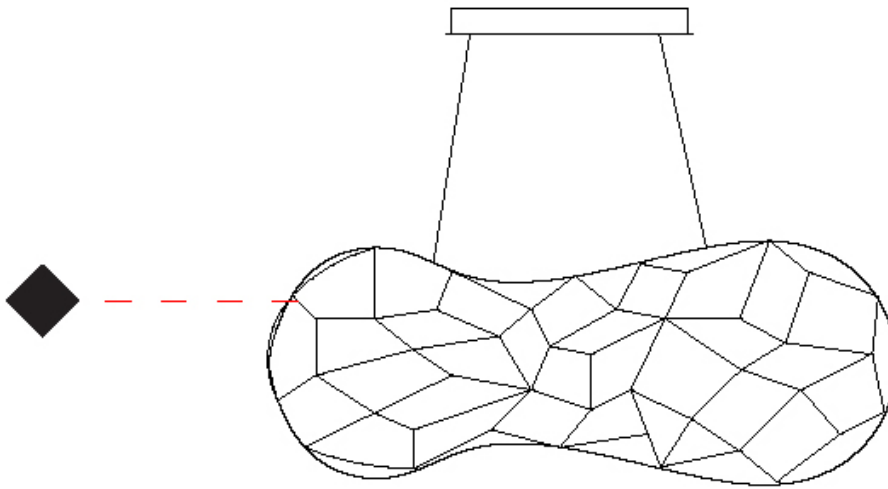

D101668-

PROJECT

TYPE

SPECIFIER

QUANTITY

DATE