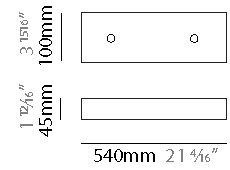

CLOUD SUSPENSION

D101668-

base number   LED Dimming   Color Temperature   Finish Options

1. To build a product code in our configurator select the specify button on the base model # product page
2. To build a manual product code on this datasheet choose from the options listed below in blue font and add the suffix to the base model #

GENERAL

Series: Cloud
Brand: Quasar
Division: Design
Mounting Type: Suspension
Mounting Location: Ceiling
Subcategory: Ambient

PHYSICAL

Shape: Abstract
Length (mm): 1500
Length (in): 59 1/16"
Width (mm): 600
Width (in): 23 5/8"
Height (mm): 600
Height (in): 23 5/8"
Max. Overall Height (mm): 2600
Max. Overall Height (in): 102 3/8"
Light Distribution: Omnidirectional
Weight (kg): 5
Weight (lbs): 11.02
[Fixture Finish: NIC / BRA / BBR](#)
Fixture Material: Metal
Cable Details: 2000mm Cable
Upon Request: Custom Sizes

ELECTRICAL

Lamp Type: LED
Input Wattage (W): 59.4
[Dimming: Non-Dimming / Phase Dimming (120vac Only)](#)
Driver Included: Yes
Driver Location: Integrated
Driver Type: Constant Voltage - Universal
Driver Class: Class 2
Input Voltage (V): 120 - 277
Output Voltage (V): 12
Upon Request: Integral: 0-10Vdc dimming

LED

Number of LEDs: 99
[Color Temperature (°K): 2400 / 2800](#)
Max. Delivered Lumen (lm): 2970 (2800K)
CRI: >90 CRI
Lamp Life (hrs): 50000

OPTICAL

RATINGS AND CERTIFICATIONS

Certified By: Certified for North American Standards
IP rating: IP20

PROJECT	
TYPE	
SPECIFIER	
QUANTITY	
DATE