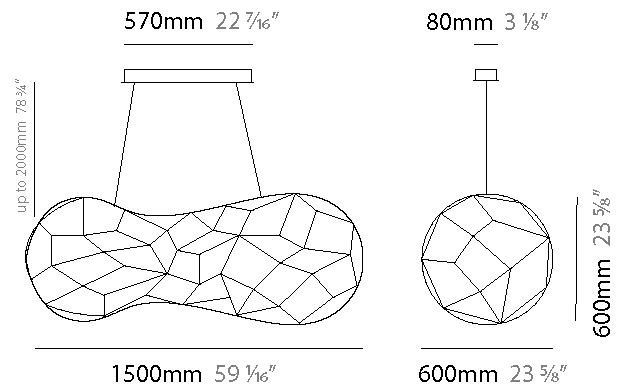

CLOUD SUSPENSION

D101668-

base number   LED Dimming   Color Temperature   Finish Options

1. To build a product code in our configurator select the specify button on the base model # product page
2. To build a manual product code on this datasheet choose from the options listed below in blue font and add the suffix to the base model #

GENERAL

Series: Cloud
Brand: Quasar
Division: Design
Mounting Type: Suspension
Mounting Location: Ceiling
Subcategory: Ambient

PHYSICAL

Shape: Abstract
Length (mm): 1500
Length (in): 59 1/16"
Width (mm): 600
Width (in): 23 5/8"
Height (mm): 600
Height (in): 23 5/8"
Max. Overall Height (mm): 2600
Max. Overall Height (in): 102 3/8"
Light Distribution: Omnidirectional
Weight (kg): 5
Weight (lbs): 11.02
[Fixture Finish: NIC / BRA / BBR](#)
Fixture Material: Metal
Cable Details: 2000mm Cable
Upon Request: Custom Sizes

ELECTRICAL

Lamp Type: LED
Input Wattage (W): 59.4
[Dimming: Non-Dimming / Phase Dimming (120vac Only)](#)
Driver Included: Yes
Driver Location: Integrated
Driver Type: Constant Voltage - Universal
Driver Class: Class 2
Input Voltage (V): 120 - 277
Output Voltage (V): 12
Upon Request: Integral: 0-10Vdc dimming

LED

Number of LEDs: 99
[Color Temperature (°K): 2400 / 2800](#)
Max. Delivered Lumen (lm): 2970 (2800K)
CRI: >90 CRI
Lamp Life (hrs): 50000

OPTICAL

RATINGS AND CERTIFICATIONS

Certified By: Certified for North American Standards
IP rating: IP20

PROJECT	
TYPE	
SPECIFIER	
QUANTITY	
DATE