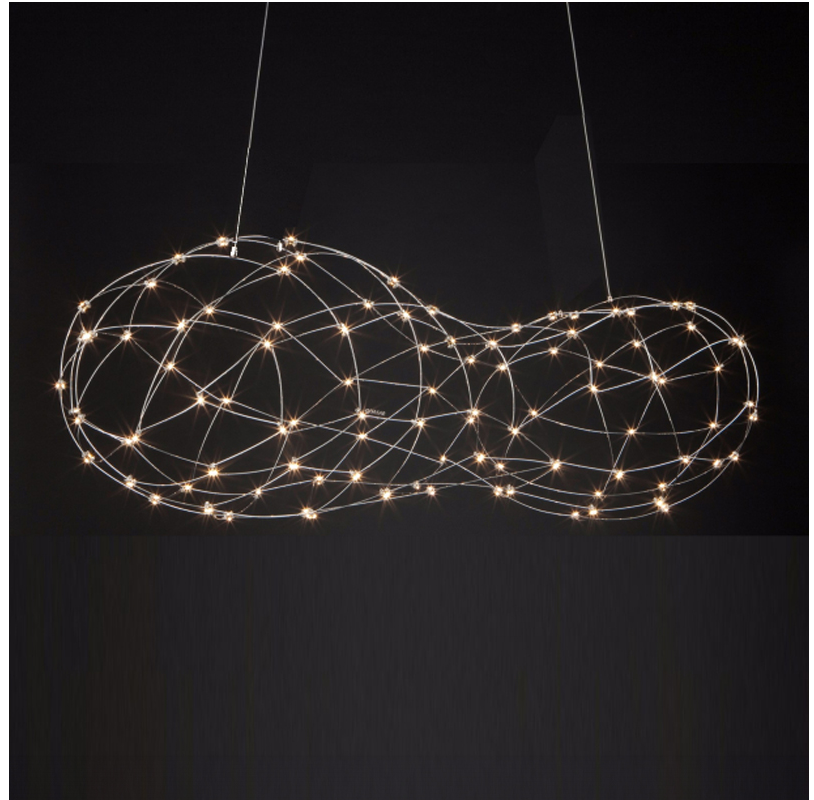

CLOUD SUSPENSION

D101667-

base number	LED	Color	Finish
	Dimming	Temperature	Options

1. To build a product code in our configurator select the specify button on the base model # product page
2. To build a manual product code on this datasheet choose from the options listed below in blue font and add the suffix to the base model #

GENERAL

Series: Cloud
Brand: Quasar
Division: Design
Mounting Type: Suspension
Mounting Location: Ceiling
Subcategory: Ambient

PHYSICAL

Shape: Abstract
Length (mm): 1000
Length (in): 39 3/8
Width (mm): 500
Width (in): 19 11/16
Height (mm): 500
Height (in): 19 11/16
Max. Overall Height (mm): 2500
Max. Overall Height (in): 98 7/16
Light Distribution: Omnidirectional
Weight (kg): 4
Weight (lbs): 8.82
Fixture Finish: NIC / BRA / BBR
Fixture Material: Metal
Cable Details: 2000mm Cable
Upon Request: Custom Sizes

ELECTRICAL

Lamp Type: LED
Input Wattage (W): 39.6
Dimming: Non-Dimming / Phase Dimming (120vac Only)
Driver Included: Yes
Driver Location: Integrated
Driver Type: Constant Voltage - 120/277Vac
Driver Class: Class 2
Input Voltage (V): 120 - 277
Output Voltage (V): 12
Upon Request: (Not included - see components) Integral: 0-10Vdc dimming

LED

Number of LEDs: 66
Color Temperature (°K): 2400 / 2800
Max. Delivered Lumen (lm): 1980 (2800K)
CRI: >90 CRI
Lamp Life (hrs): 50000

OPTICAL

RATINGS AND CERTIFICATIONS

Certified By: Certified for North American Standards
IP rating: IP20