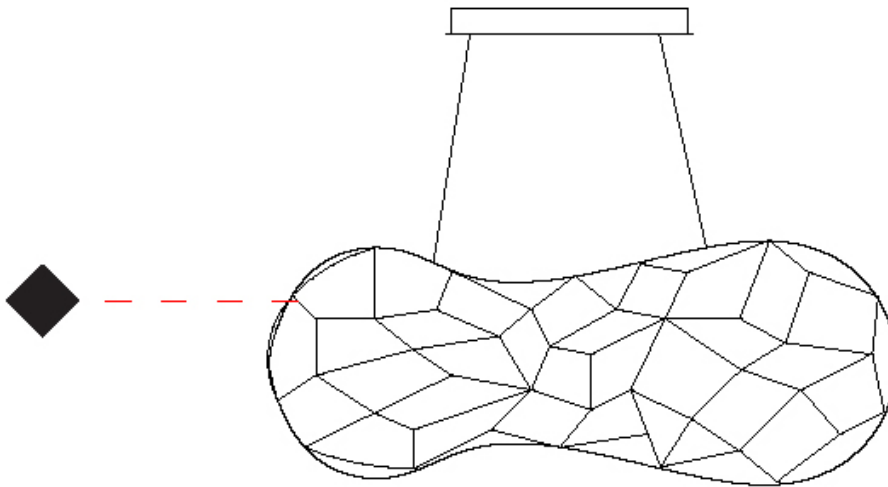

D101667-

PROJECT

TYPE

SPECIFIER

QUANTITY

DATE