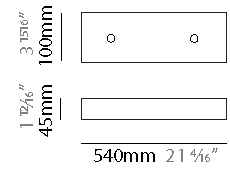

CLOUD SUSPENSION

D101668-

base number   LED Dimming   Color Temperature   Finish Options

PROJECT
TYPE
SPECIFIER
QUANTITY
DATE

1. To build a product code in our configurator select the specify button on the base model # product page
2. To build a manual product code on this datasheet choose from the options listed below in blue font and add the suffix to the base model #

GENERAL

Series: Cloud
Brand: Quasar
Division: Design
Mounting Type: Suspension
Mounting Location: Ceiling
Subcategory: Ambient

PHYSICAL

Shape: Abstract
Length (mm): 1500
Length (in): 59 1/16"
Width (mm): 600
Width (in): 23 5/8"
Height (mm): 600
Height (in): 23 5/8"
Max. Overall Height (mm): 2600
Max. Overall Height (in): 102 3/8"
Light Distribution: Omnidirectional
Weight (kg): 5
Weight (lbs): 11.02
[Fixture Finish: NIC / BRA / BBR](#)
Fixture Material: Metal
Cable Details: 2000mm Cable
Upon Request: Custom Sizes

ELECTRICAL

Lamp Type: LED
Input Wattage (W): 59.4
[Dimming: Non-Dimming / Phase Dimming (120vac Only)](#)
Driver Included: Yes
Driver Location: Integrated
Driver Type: Constant Voltage - Universal
Driver Class: Class 2
Input Voltage (V): 120 - 277
Output Voltage (V): 12
Upon Request: Integral: 0-10Vdc dimming

LED

Number of LEDs: 99
[Color Temperature (°K): 2400 / 2800](#)
Max. Delivered Lumen (lm): 2970 (2800K)
CRI: >90 CRI
Lamp Life (hrs): 50000

OPTICAL

RATINGS AND CERTIFICATIONS

Certified By: Certified for North American Standards
IP rating: IP20