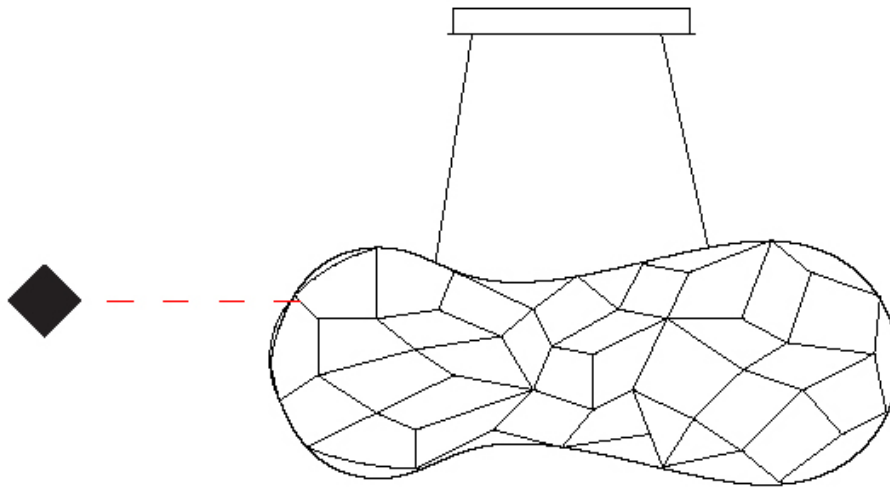

D101668-

PROJECT	_____
TYPE	_____
SPECIFIER	_____
QUANTITY	_____
DATE	_____