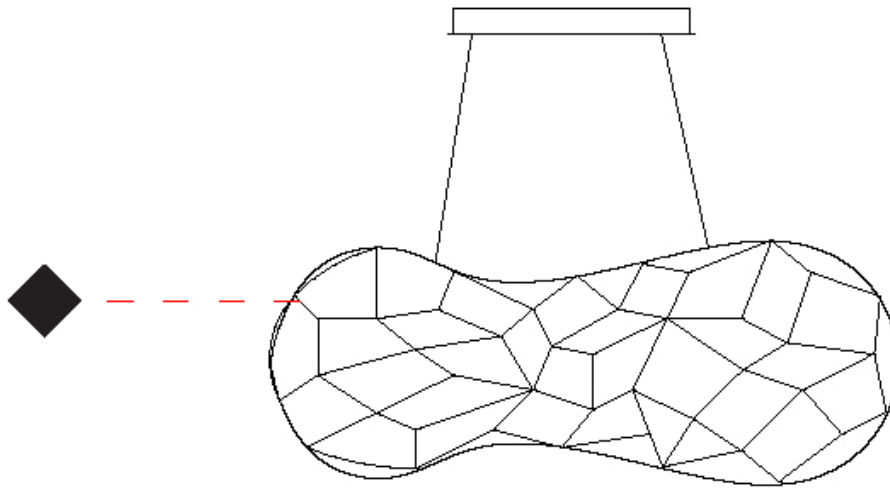

D101667-

PROJECT

TYPE

SPECIFIER

QUANTITY

DATE