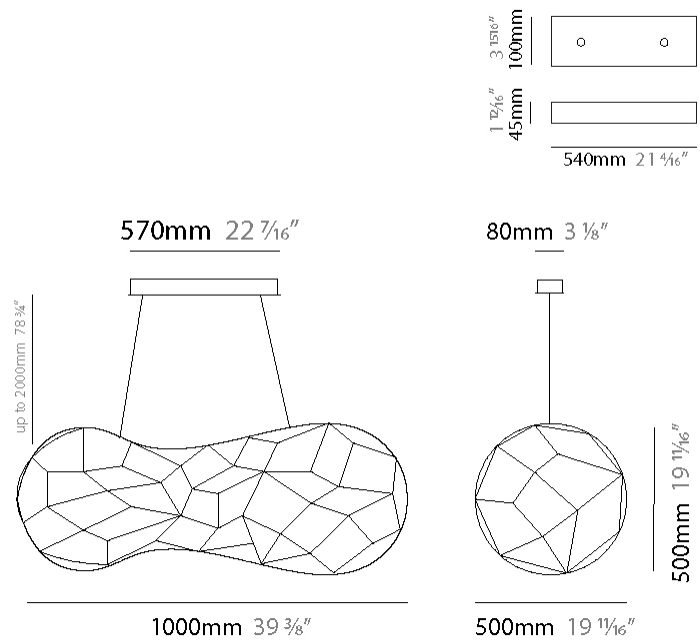

CLOUD SUSPENSION

D101667-

base number	LED	Color	Finish
	Dimming	Temperature	Options

1. To build a product code in our configurator select the specify button on the base model # product page
2. To build a manual product code on this datasheet choose from the options listed below in blue font and add the suffix to the base model #

GENERAL

Series: Cloud
Brand: Quasar
Division: Design
Mounting Type: Suspension
Mounting Location: Ceiling
Subcategory: Ambient

PHYSICAL

Shape: Abstract
Length (mm): 1000
Length (in): 39 3/8"
Width (mm): 500
Width (in): 19 11/16"
Height (mm): 500
Height (in): 19 11/16"
Max. Overall Height (mm): 2500
Max. Overall Height (in): 98 7/16"
Light Distribution: Omnidirectional
Weight (kg): 4
Weight (lbs): 8.82
Fixture Finish: NIC / BRA / BBR
Fixture Material: Metal
Cable Details: 2000mm Cable
Upon Request: Custom Sizes

ELECTRICAL

Lamp Type: LED
Input Wattage (W): 39.6
Dimming: Non-Dimming / Phase Dimming (120vac Only)
Driver Included: Yes
Driver Location: Integrated
Driver Type: Constant Voltage - 120/277Vac
Driver Class: Class 2
Input Voltage (V): 120 - 277
Output Voltage (V): 12
Upon Request: (Not included - see components) Integral: 0-10Vdc dimming

LED

Number of LEDs: 66
Color Temperature (°K): 2400 / 2800
Max. Delivered Lumen (lm): 1980 (2800K)
CRI: >90 CRI
Lamp Life (hrs): 50000

OPTICAL

RATINGS AND CERTIFICATIONS

Certified By: Certified for North American Standards
IP rating: IP20