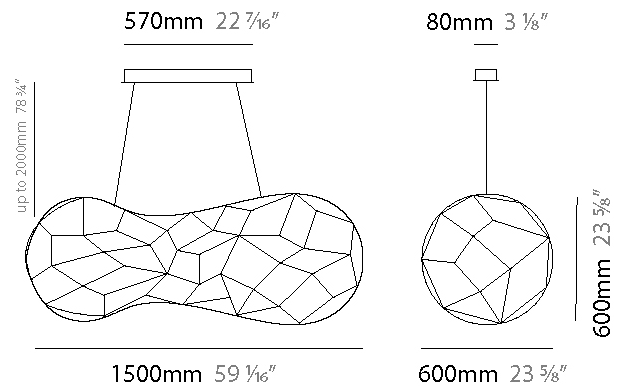

CLOUD SUSPENSION

D101668-

base number   LED Dimming   Color Temperature   Finish Options

PROJECT
TYPE
SPECIFIER
QUANTITY
DATE

1. To build a product code in our configurator select the specify button on the base model # product page
2. To build a manual product code on this datasheet choose from the options listed below in blue font and add the suffix to the base model #

GENERAL

Series: Cloud
Brand: Quasar
Division: Design
Mounting Type: Suspension
Mounting Location: Ceiling
Subcategory: Ambient

PHYSICAL

Shape: Abstract
Length (mm): 1500
Length (in): 59 1/16"
Width (mm): 600
Width (in): 23 5/8"
Height (mm): 600
Height (in): 23 5/8"
Max. Overall Height (mm): 2600
Max. Overall Height (in): 102 3/8"
Light Distribution: Omnidirectional
Weight (kg): 5
Weight (lbs): 11.02
[Fixture Finish: NIC / BRA / BBR](#)
Fixture Material: Metal
Cable Details: 2000mm Cable
Upon Request: Custom Sizes

ELECTRICAL

Lamp Type: LED
Input Wattage (W): 59.4
[Dimming: Non-Dimming / Phase Dimming (120vac Only)](#)
Driver Included: Yes
Driver Location: Integrated
Driver Type: Constant Voltage - Universal
Driver Class: Class 2
Input Voltage (V): 120 - 277
Output Voltage (V): 12
Upon Request: Integral: 0-10Vdc dimming

LED

Number of LEDs: 99
[Color Temperature (°K): 2400 / 2800](#)
Max. Delivered Lumen (lm): 2970 (2800K)
CRI: >90 CRI
Lamp Life (hrs): 50000

OPTICAL

RATINGS AND CERTIFICATIONS

Certified By: Certified for North American Standards
IP rating: IP20