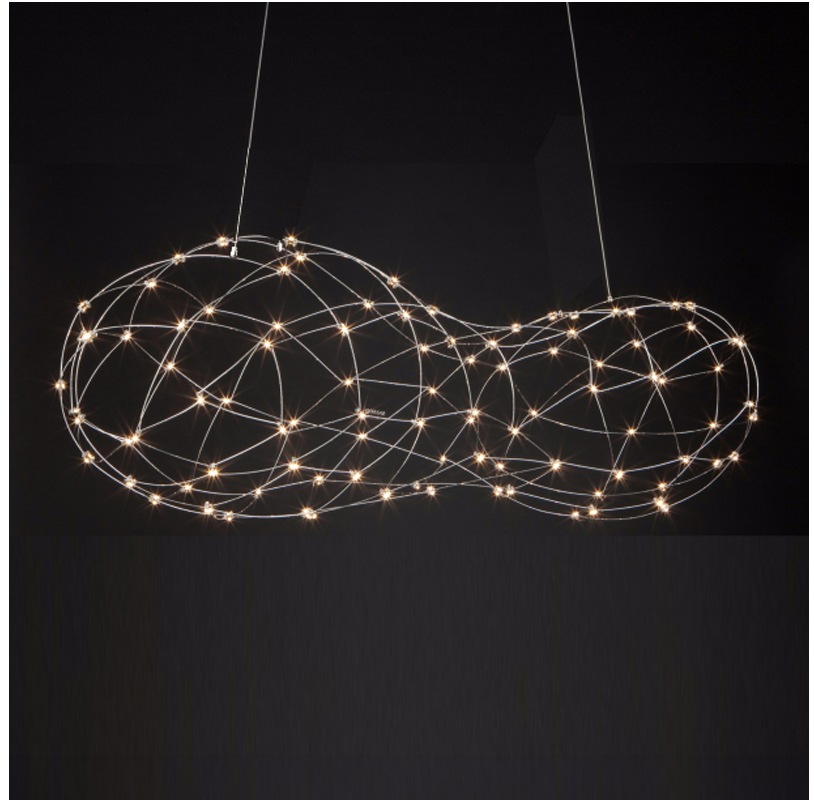

CLOUD SUSPENSION

D101667-

base number	LED	Color	Finish
	Dimming	Temperature	Options

1. To build a product code in our configurator select the specify button on the base model # product page
2. To build a manual product code on this datasheet choose from the options listed below in blue font and add the suffix to the base model #

GENERAL

Series: Cloud
Brand: Quasar
Division: Design
Mounting Type: Suspension
Mounting Location: Ceiling
Subcategory: Ambient

PHYSICAL

Shape: Abstract
Length (mm): 1000
Length (in): 39 3/8"
Width (mm): 500
Width (in): 19 11/16"
Height (mm): 500
Height (in): 19 11/16"
Max. Overall Height (mm): 2500
Max. Overall Height (in): 98 7/16"
Light Distribution: Omnidirectional
Weight (kg): 4
Weight (lbs): 8.82
Fixture Finish: NIC / BRA / BBR
Fixture Material: Metal
Cable Details: 2000mm Cable
Upon Request: Custom Sizes

ELECTRICAL

Lamp Type: LED
Input Wattage (W): 39.6
Dimming: Non-Dimming / Phase Dimming (120vac Only)
Driver Included: Yes
Driver Location: Integrated
Driver Type: Constant Voltage - 120/277Vac
Driver Class: Class 2
Input Voltage (V): 120 - 277
Output Voltage (V): 12
Upon Request: (Not included - see components) Integral: 0-10Vdc dimming

LED

Number of LEDs: 66
Color Temperature (°K): 2400 / 2800
Max. Delivered Lumen (lm): 1980 (2800K)
CRI: >90 CRI
Lamp Life (hrs): 50000

OPTICAL

RATINGS AND CERTIFICATIONS

Certified By: Certified for North American Standards
IP rating: IP20