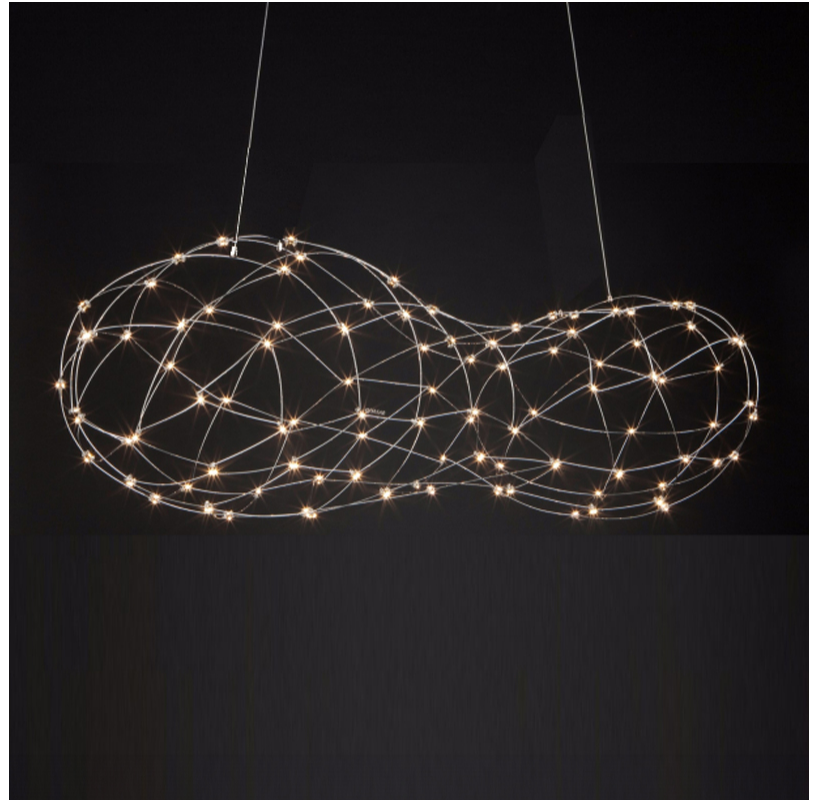

CLOUD SUSPENSION

D101668-

base number   LED Dimming   Color Temperature   Finish Options

PROJECT
TYPE
SPECIFIER
QUANTITY
DATE

1. To build a product code in our configurator select the specify button on the base model # product page
2. To build a manual product code on this datasheet choose from the options listed below in blue font and add the suffix to the base model #

GENERAL

Series: Cloud
Brand: Quasar
Division: Design
Mounting Type: Suspension
Mounting Location: Ceiling
Subcategory: Ambient

PHYSICAL

Shape: Abstract
Length (mm): 1500
Length (in): 59 1/16"
Width (mm): 600
Width (in): 23 5/8"
Height (mm): 600
Height (in): 23 5/8"
Max. Overall Height (mm): 2600
Max. Overall Height (in): 102 3/8"
Light Distribution: Omnidirectional
Weight (kg): 5
Weight (lbs): 11.02
[Fixture Finish: NIC / BRA / BBR](#)
Fixture Material: Metal
Cable Details: 2000mm Cable
Upon Request: Custom Sizes

ELECTRICAL

Lamp Type: LED
Input Wattage (W): 59.4
[Dimming: Non-Dimming / Phase Dimming (120vac Only)](#)
Driver Included: Yes
Driver Location: Integrated
Driver Type: Constant Voltage - Universal
Driver Class: Class 2
Input Voltage (V): 120 - 277
Output Voltage (V): 12
Upon Request: Integral: 0-10Vdc dimming

LED

Number of LEDs: 99
[Color Temperature (°K): 2400 / 2800](#)
Max. Delivered Lumen (lm): 2970 (2800K)
CRI: >90 CRI
Lamp Life (hrs): 50000

OPTICAL

RATINGS AND CERTIFICATIONS

Certified By: Certified for North American Standards
IP rating: IP20