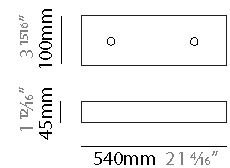

CLOUD SUSPENSION

D101668-

base number	LED	Color	Finish
	Dimming	Temperature	Options

1. To build a product code in our configurator select the specify button on the base model # product page
2. To build a manual product code on this datasheet choose from the options listed below in blue font and add the suffix to the base model #

GENERAL

Series: Cloud
Brand: Quasar
Division: Design
Mounting Type: Suspension
Mounting Location: Ceiling
Subcategory: Ambient

PHYSICAL

Shape: Abstract
Length (mm): 1500
Length (in): 59 1/16"
Width (mm): 600
Width (in): 23 5/8"
Height (mm): 600
Height (in): 23 5/8"
Max. Overall Height (mm): 2600
Max. Overall Height (in): 102 3/8"
Light Distribution: Omnidirectional
Weight (kg): 5
Weight (lbs): 11.02
Fixture Finish: NIC / BRA / BBR
Fixture Material: Metal
Cable Details: 2000mm Cable
Upon Request: Custom Sizes

ELECTRICAL

Lamp Type: LED
Input Wattage (W): 59.4
Dimming: Non-Dimming / Phase Dimming (120vac Only)
Driver Included: Yes
Driver Location: Integrated
Driver Type: Constant Voltage - Universal
Driver Class: Class 2
Input Voltage (V): 120 - 277
Output Voltage (V): 12
Upon Request: Integral: 0-10Vdc dimming

LED

Number of LEDs: 99
Color Temperature (°K): 2400 / 2800
Max. Delivered Lumen (lm): 2970 (2800K)
CRI: >90 CRI
Lamp Life (hrs): 50000

OPTICAL

RATINGS AND CERTIFICATIONS

Certified By: Certified for North American Standards
IP rating: IP20