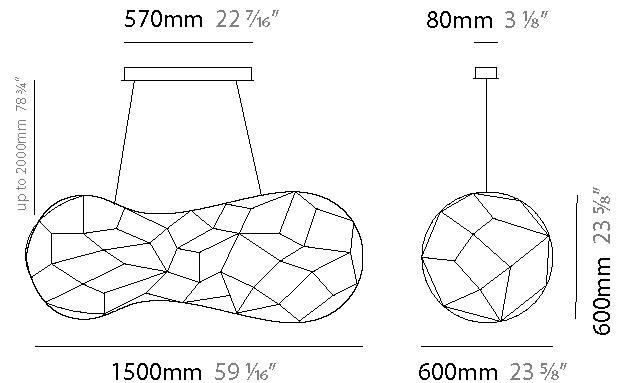

CLOUD SUSPENSION

D101668-

base number	LED	Color	Finish
	Dimming	Temperature	Options

1. To build a product code in our configurator select the specify button on the base model # product page
2. To build a manual product code on this datasheet choose from the options listed below in blue font and add the suffix to the base model #

GENERAL

Series: Cloud
Brand: Quasar
Division: Design
Mounting Type: Suspension
Mounting Location: Ceiling
Subcategory: Ambient

PHYSICAL

Shape: Abstract
Length (mm): 1500
Length (in): 59 1/16"
Width (mm): 600
Width (in): 23 5/8"
Height (mm): 600
Height (in): 23 5/8"
Max. Overall Height (mm): 2600
Max. Overall Height (in): 102 3/8"
Light Distribution: Omnidirectional
Weight (kg): 5
Weight (lbs): 11.02
Fixture Finish: NIC / BRA / BBR
Fixture Material: Metal
Cable Details: 2000mm Cable
Upon Request: Custom Sizes

ELECTRICAL

Lamp Type: LED
Input Wattage (W): 59.4
Dimming: Non-Dimming / Phase Dimming (120vac Only)
Driver Included: Yes
Driver Location: Integrated
Driver Type: Constant Voltage - Universal
Driver Class: Class 2
Input Voltage (V): 120 - 277
Output Voltage (V): 12
Upon Request: Integral: 0-10Vdc dimming

LED

Number of LEDs: 99
Color Temperature (°K): 2400 / 2800
Max. Delivered Lumen (lm): 2970 (2800K)
CRI: >90 CRI
Lamp Life (hrs): 50000

OPTICAL

RATINGS AND CERTIFICATIONS

Certified By: Certified for North American Standards
IP rating: IP20