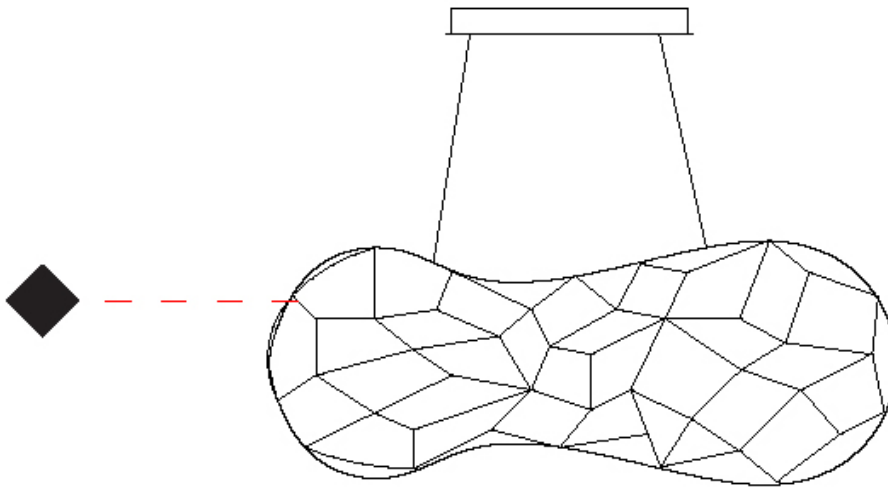

D101668-

PROJECT

TYPE

SPECIFIER

QUANTITY

DATE

D