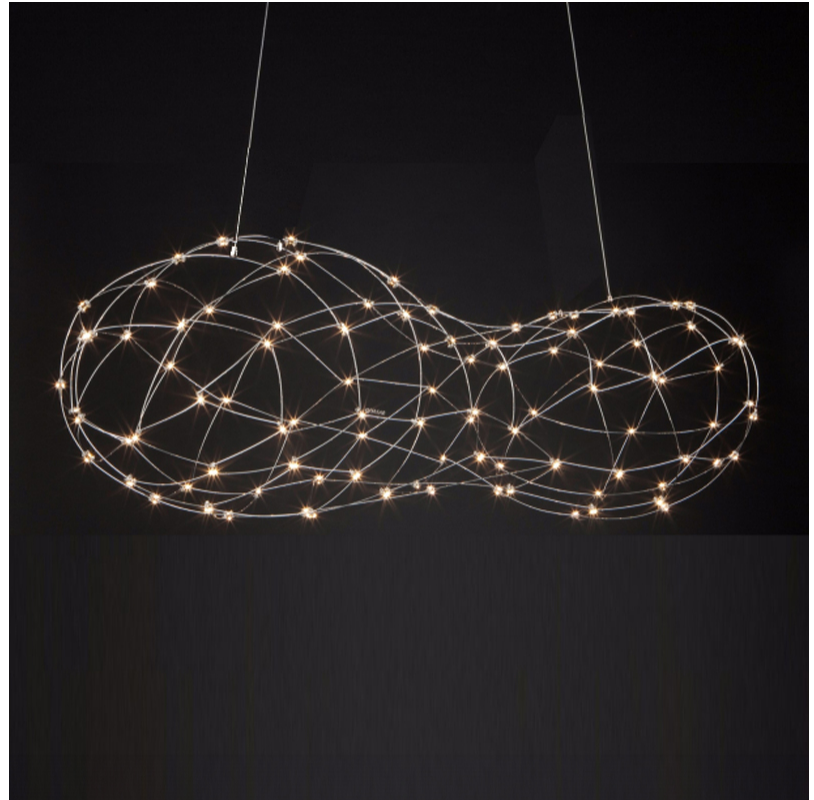

CLOUD SUSPENSION

D101668-

base number	LED	Color	Finish
	Dimming	Temperature	Options

1. To build a product code in our configurator select the specify button on the base model # product page
2. To build a manual product code on this datasheet choose from the options listed below in blue font and add the suffix to the base model #

GENERAL

Series: Cloud
Brand: Quasar
Division: Design
Mounting Type: Suspension
Mounting Location: Ceiling
Subcategory: Ambient

PHYSICAL

Shape: Abstract
Length (mm): 1500
Length (in): 59 1/16"
Width (mm): 600
Width (in): 23 5/8"
Height (mm): 600
Height (in): 23 5/8"
Max. Overall Height (mm): 2600
Max. Overall Height (in): 102 3/8"
Light Distribution: Omnidirectional
Weight (kg): 5
Weight (lbs): 11.02
Fixture Finish: NIC / BRA / BBR
Fixture Material: Metal
Cable Details: 2000mm Cable
Upon Request: Custom Sizes

ELECTRICAL

Lamp Type: LED
Input Wattage (W): 59.4
Dimming: Non-Dimming / Phase Dimming (120vac Only)
Driver Included: Yes
Driver Location: Integrated
Driver Type: Constant Voltage - Universal
Driver Class: Class 2
Input Voltage (V): 120 - 277
Output Voltage (V): 12
Upon Request: Integral: 0-10Vdc dimming

LED

Number of LEDs: 99
Color Temperature (°K): 2400 / 2800
Max. Delivered Lumen (lm): 2970 (2800K)
CRI: >90 CRI
Lamp Life (hrs): 50000

OPTICAL

RATINGS AND CERTIFICATIONS

Certified By: Certified for North American Standards
IP rating: IP20