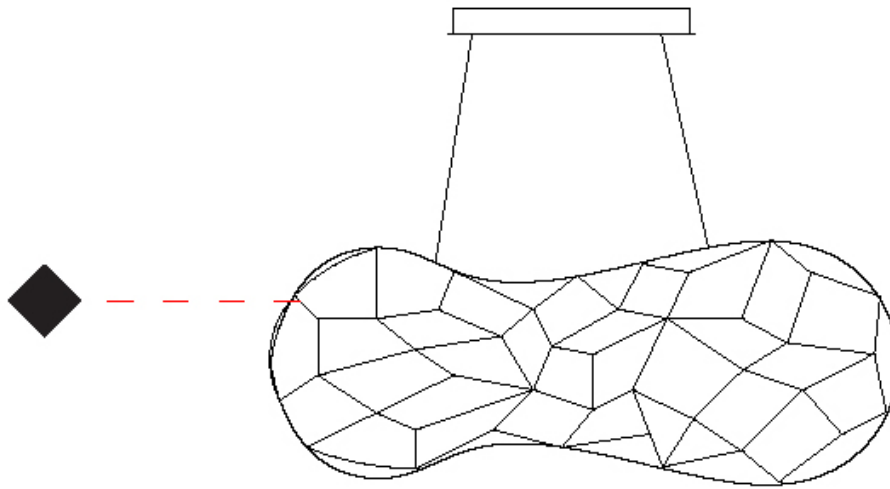

D101667-

PROJECT

TYPE

SPECIFIER

QUANTITY

DATE

D