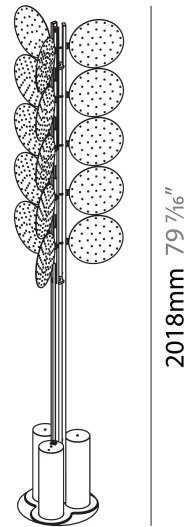

BEACON DOT PORTABLE

A340011-

base number   Finishes (Diamond)   Finishes (Triangle)

1. To build a product code in our configurator select the specify button on the base model # product page
2. To build a manual product code on this datasheet choose from the options listed below in blue font and add the suffix to the base model #

GENERAL

Series: Code
Subseries: Beacon Dot
Brand: Prolicht
Division: Architectural
Mounting Type: Portable
Mounting Location: Floor
Subcategory: Ambient

PHYSICAL

Shape: Abstract
Diameter (mm): 485
Diameter (in): 19 1/8
Height (mm): 2020
Height (in): 79 1/2
Light Distribution: Omnidirectional
Fixture Finish: SSR / BKV / CWI / CRY / HAB / UFT / ITA / RUA / FTG / MYG / LOD / PUS / FRO / FUP / KIA / POP / BLS / SPG / MEY / GOH / GUM / CHC / COM / ABZ / JAG / OBR / MOS / ROR
Fixture Material: Aluminum

ELECTRICAL

Lamp Type: LED (Zhaga Standard)
Input Wattage (W): 62.7
Total Output Wattage (W): 57.3
Dimming: Non-Dimmable
Driver Included: Yes
Driver Location: Integrated
Driver Type: Constant Current - Universal
Driver Class: Class 2
Input Voltage (V): 120 - 277
Constant Current (MA): 79

LED

Color Temperature (°K): 2700
Max. Delivered Lumen (lm): 6750
Nominal Lumen (lm): 675
CRI: >90 CRI
Lamp Life (hrs): 50000

OPTICAL

Beam Angle: 122

RATINGS AND CERTIFICATIONS

Certified By: CSA Certified to UL and CSA Standards
IP rating: IP20

PROJECT
TYPE
SPECIFIER
QUANTITY
DATE

Ø294mm 11 9/16"