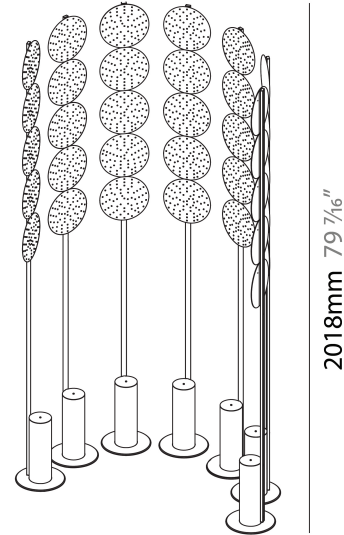

SCREEN DOT PORTABLE

A340013-

base number   Finishes (Diamond)   Finishes (Triangle)

1. To build a product code in our configurator select the specify button on the base model # product page
2. To build a manual product code on this datasheet choose from the options listed below in blue font and add the suffix to the base model #

GENERAL

Series: Code
Subseries: Screen Dot
Partner: Prolicht
Division: Architectural
Installation: Portable
Product Type: Floor
Mounting Location: Floor
Light Distribution: Direct

PHYSICAL

Shape: Abstract
Length (mm): 1100
Length (in): 43 5/16
Width (mm): 650
Width (in): 43 5/16
Height (mm): 2020
Height (in): 79 1/2
Fixture Finish: SSR / BKV / CWI / CRY / HAB / UFT / ITA / RUA / FTG / MYG / LOD / PUS / FRO / FUP / KIA / POP / BLS / SPG / MEY / GOH / CHC / COM / ABZ / JAG / OBR / MOS / ROR
Fixture Material: Aluminum

ELECTRICAL

Lamp Type: LED (Zhaga Standard)
Input Wattage (W): 146.3
Total Output Wattage (W): 132.7
Dimming: Non-Dimmable
Driver Included: Yes
Driver Location: Integrated
Driver Type: Constant Current - Universal
Driver Class: Class 2
Input Voltage (V): 120 - 277
Constant Current (MA): 79

LED

Color Temperature (°K): 2700
Max. Delivered Lumen (lm): 15750
Nominal Lumen (lm): 15750
CRI: >90 CRI
Lamp Life (hrs): 50000

OPTICAL

Beam Angle: 122

RATINGS AND CERTIFICATIONS

Certified By: CSA Certified to UL and CSA Standards
IP rating: IP20

PROJECT
TYPE
SPECIFIER
QUANTITY
DATE