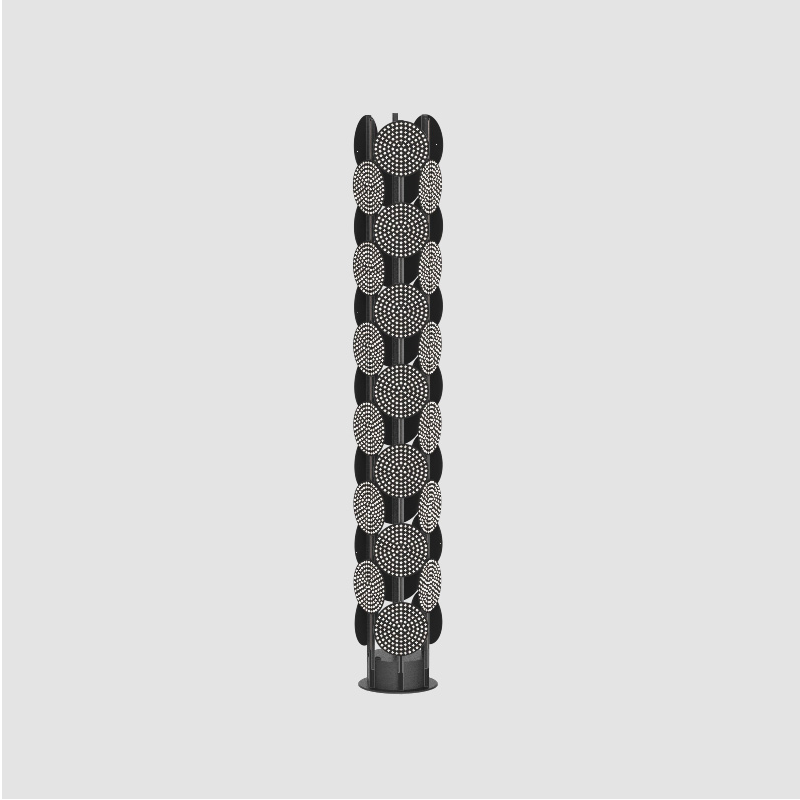

GENERAL

Series: Code _____
Subseries: Totem Dot _____
Partner: Prolicht _____
Division: Architectural _____
Installation: Portable _____
Product Type: Floor _____
Mounting Location: Floor _____

PHYSICAL

Shape: Abstract _____
Diameter (mm): 300 _____
Diameter (in): 11 ¹³/₁₆ _____
Height (mm): 2100 _____
Height (in): 82 ¹¹/₁₆ _____
Fixture Finish: SSR / BKV / CWI / CRY / HAB / UFT / ITA / RUA / FTG / MYG / LOD / PUS / FRO / FUP / KIA / POP / BLS / SPG / MEY / GOH / CHC / COM / ABZ / JAG / OBR / MOS / ROR _____
Fixture Material: Aluminum _____

ELECTRICAL

Lamp Type: LED (Zhaga Standard) _____
Input Wattage (W): 163 _____
Total Output Wattage (W): 148.2 _____
Dimming: Non-Dimmable _____
Driver Included: Yes _____
Driver Location: Integrated _____
Driver Type: Constant Current - Universal _____
Driver Class: Class 2 _____
Input Voltage (V): 120 - 277 _____
Constant Current (MA): 79 _____

LED

Color Temperature (°K): 2700 _____
Max. Delivered Lumen (lm): 17550 _____
Nominal Lumen (lm): 17550 _____
CRI: >90 CRI _____
Lamp Life (hrs): 50000 _____

OPTICAL

Beam Angle: 122 _____

RATINGS AND CERTIFICATIONS

Certified By: CSA Certified to UL and CSA Standards _____
IP rating: IP20 _____

PROJECT
TYPE
SPECIFIER
QUANTITY
DATE

2077mm 81 3/4"

Ø290mm 11 7/16"