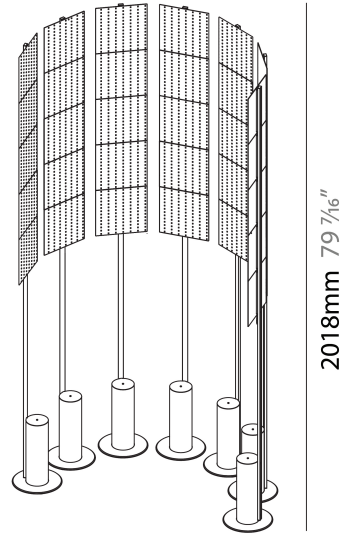

GENERAL

Series: Code _____
Subseries: Screen Grid _____
Partner: Prolicht _____
Division: Architectural _____
Installation: Portable _____
Product Type: Floor _____
Mounting Location: Floor _____
Light Distribution: Direct _____

PHYSICAL

Shape: Abstract _____
Length (mm): 1100 _____
Length (in): 43 ⁵/₁₆ _____
Width (mm): 650 _____
Width (in): 43 ⁵/₁₆ _____
Height (mm): 2020 _____
Height (in): 79 ¹/₂ _____
Weight (kg): 31.244 _____

Fixture Finish: SSR / BKV / CWI / CRY / HAB / UFT / ITA / RUA / FTG / MYG / LOD / PUS / FRO / FUP / KIA / POP / BLS / SPG / MEY / GOH / CHC / COM / ABZ / JAG / OBR / MOS / ROR

Fixture Material: Aluminum

ELECTRICAL

Lamp Type: LED (Zhaga Standard) _____
Input Wattage (W): 146.3 _____
Total Output Wattage (W): 132.7 _____
Dimming: Non-Dimmable _____
Driver Included: Yes _____
Driver Location: Integrated _____
Driver Type: Constant Current - Universal _____
Driver Class: Class 2 _____
Input Voltage (V): 120 - 277 _____
Constant Current (MA): 79 _____

LED

Color Temperature (°K): 2700 _____
Max. Delivered Lumen (lm): 16100 _____
Nominal Lumen (lm): 16100 _____
CRI: >90 CRI _____
Lamp Life (hrs): 50000 _____

OPTICAL

Beam Angle: 122 _____

RATINGS AND CERTIFICATIONS

Certified By: CSA Certified to UL and CSA Standards _____
IP rating: IP20 _____

PROJECT
TYPE
SPECIFIER
QUANTITY
DATE