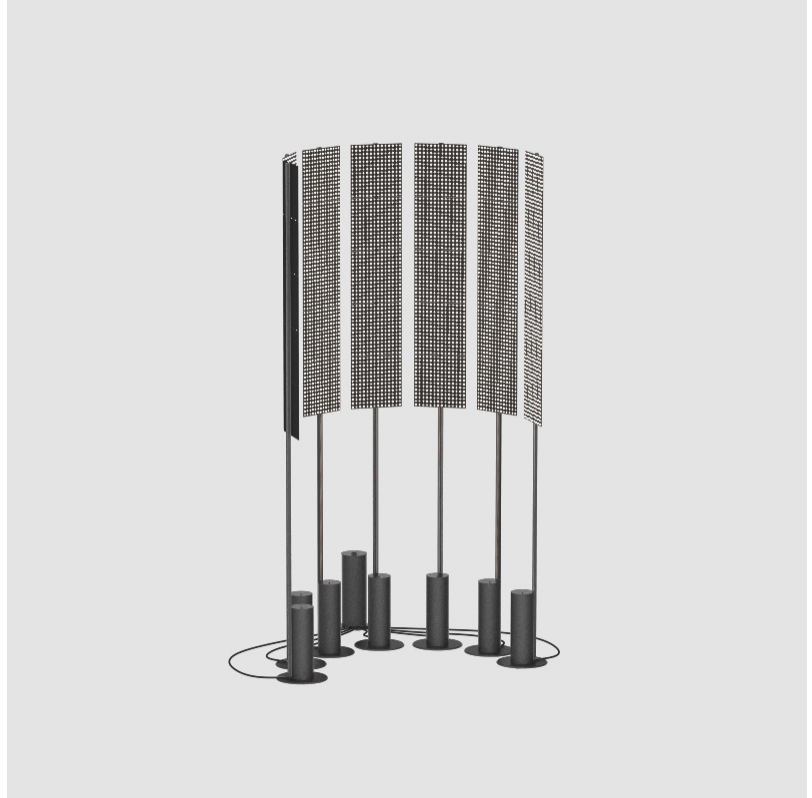

GENERAL

Series: Code _____
Subseries: Screen Grid _____
Partner: Prolicht _____
Division: Architectural _____
Installation: Portable _____
Product Type: Floor _____
Mounting Location: Floor _____
Light Distribution: Direct _____

PHYSICAL

Shape: Abstract _____
Length (mm): 1100 _____
Length (in): 43 ⁵/₁₆ _____
Width (mm): 650 _____
Width (in): 43 ⁵/₁₆ _____
Height (mm): 2020 _____
Height (in): 79 ¹/₂ _____
Weight (kg): 31.244 _____

Fixture Finish: SSR / BKV / CWI / CRY / HAB / UFT / ITA / RUA / FTG / MYG / LOD / PUS / FRO / FUP / KIA / POP / BLS / SPG / MEY / GOH / CHC / COM / ABZ / JAG / OBR / MOS / ROR

Fixture Material: Aluminum

ELECTRICAL

Lamp Type: LED (Zhaga Standard) _____
Input Wattage (W): 146.3 _____
Total Output Wattage (W): 132.7 _____
Dimming: Non-Dimmable _____
Driver Included: Yes _____
Driver Location: Integrated _____
Driver Type: Constant Current - Universal _____
Driver Class: Class 2 _____
Input Voltage (V): 120 - 277 _____
Constant Current (MA): 79 _____

LED

Color Temperature (°K): 2700 _____
Max. Delivered Lumen (lm): 16100 _____
Nominal Lumen (lm): 16100 _____
CRI: >90 CRI _____
Lamp Life (hrs): 50000 _____

OPTICAL

Beam Angle: 122 _____

RATINGS AND CERTIFICATIONS

Certified By: CSA Certified to UL and CSA Standards _____
IP rating: IP20 _____

PROJECT
TYPE
SPECIFIER
QUANTITY
DATE