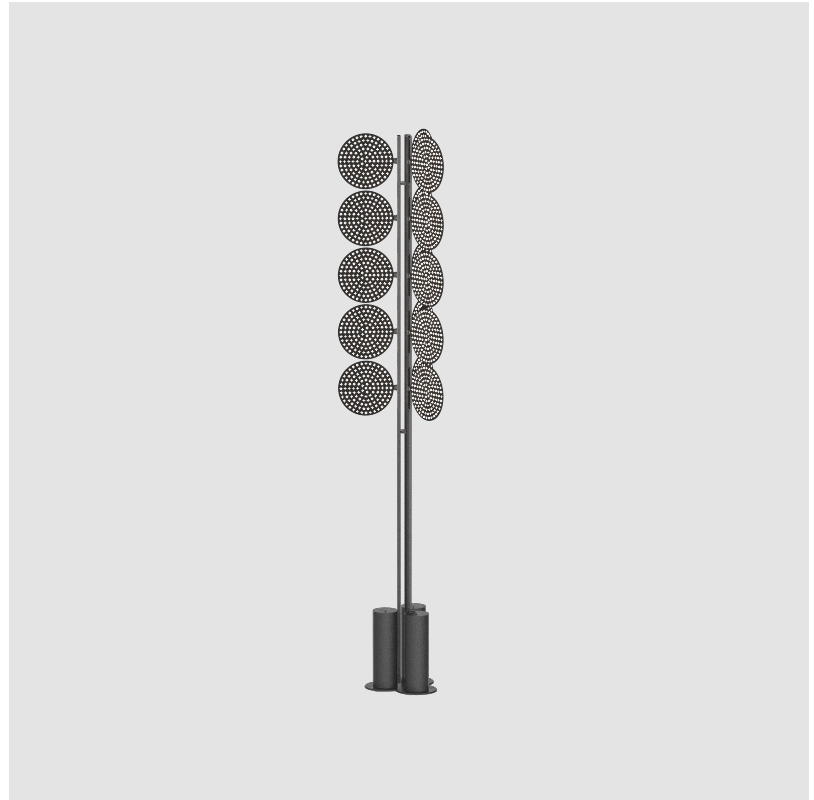

BEACON DOT PORTABLE

A340011-

base number   Finishes (Diamond)   Finishes (Triangle)

1. To build a product code in our configurator select the specify button on the base model # product page
2. To build a manual product code on this datasheet choose from the options listed below in blue font and add the suffix to the base model #

GENERAL

Series: Code
Subseries: Beacon Dot
Partner: Prolicht
Division: Architectural
Installation: Portable
Product Type: Floor
Mounting Location: Floor

PHYSICAL

Shape: Abstract
Diameter (mm): 485
Diameter (in): 19 1/8
Height (mm): 2020
Height (in): 79 1/2
Fixture Finish: SSR / BKV / CWI / CRY / HAB / UFT / ITA / RUA / FTG / MYG / LOD / PUS / FRO / FUP / KIA / POP / BLS / SPG / MEY / GOH / CHC / COM / ABZ / JAG / OBR / MOS / ROR
Fixture Material: Aluminum

ELECTRICAL

Lamp Type: LED (Zhaga Standard)
Input Wattage (W): 62.7
Total Output Wattage (W): 57.3
Dimming: Non-Dimmable
Driver Included: Yes
Driver Location: Integrated
Driver Type: Constant Current - Universal
Driver Class: Class 2
Input Voltage (V): 120 - 277
Constant Current (MA): 79

LED

Color Temperature (°K): 2700
Max. Delivered Lumen (lm): 6750
Nominal Lumen (lm): 675
CRI: >90 CRI
Lamp Life (hrs): 50000

OPTICAL

Beam Angle: 122

RATINGS AND CERTIFICATIONS

Certified By: CSA Certified to UL and CSA Standards
IP rating: IP20

PROJECT
TYPE
SPECIFIER
QUANTITY
DATE

Ø294mm 11 9/16"