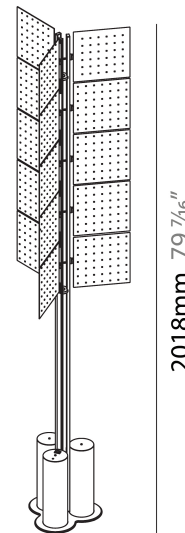

GENERAL

Series: Code _____
Subseries: Beacon Grid _____
Partner: Prolicht _____
Division: Architectural _____
Installation: Portable _____
Product Type: Floor _____
Mounting Location: Floor _____

PHYSICAL

Shape: Abstract _____
Diameter (mm): 485 _____
Diameter (in): 19 1/8 _____
Height (mm): 2020 _____
Height (in): 79 1/2 _____
Fixture Finish: SSR / BKV / CWI / CRY / HAB / UFT / ITA / RUA / FTG / MYG / LOD / PUS / FRO / FUP / KIA / POP / BLS / SPG / MEY / GOH / CHC / COM / ABZ / JAG / OBR / MOS / ROR _____
Fixture Material: Aluminum _____

ELECTRICAL

Lamp Type: LED (Zhaga Standard) _____
Input Wattage (W): 62.7 _____
Total Output Wattage (W): 57.3 _____
Dimming: Non-Dimmable _____
Driver Included: Yes _____
Driver Location: Integrated _____
Driver Type: Constant Current - Universal _____
Driver Class: Class 2 _____
Input Voltage (V): 120 - 277 _____
Constant Current (MA): 79 _____

LED

Color Temperature (°K): 2700 _____
Max. Delivered Lumen (lm): 6900 _____
Nominal Lumen (lm): 6900 _____
CRI: >90 CRI _____
Lamp Life (hrs): 50000 _____

OPTICAL

Beam Angle: 122 _____

RATINGS AND CERTIFICATIONS

Certified By: CSA Certified to UL and CSA Standards _____
IP rating: IP20 _____

PROJECT
TYPE
SPECIFIER
QUANTITY
DATE

Ø294mm 11 5/16"