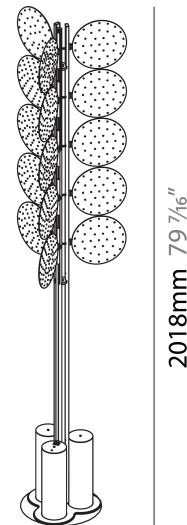

BEACON DOT PORTABLE

A340011-

base number Finishes (Diamond) Finishes (Triangle)

- To build a product code in our configurator select the specify button on the base model # product page
- To build a manual product code on this datasheet choose from the options listed below in blue font and add the suffix to the base model #

GENERAL

Series: Code
 Subseries: Beacon Dot
 Partner: Prolicht
 Division: Architectural
 Installation: Portable
 Product Type: Floor
 Mounting Location: Floor

PHYSICAL

Shape: Abstract
 Diameter (mm): 485
 Diameter (in): 19 1/8
 Height (mm): 2020
 Height (in): 79 1/2
 Fixture Finish: SSR / BKV / CWI / CRY / HAB / UFT / ITA / RUA / FTG / MYG / LOD / PUS / FRO / FUP / KIA / POP / BLS / SPG / MEY / GOH / CHC / COM / ABZ / JAG / OBR / MOS / ROR
 Fixture Material: Aluminum

PROJECT
TYPE
SPECIFIER
QUANTITY
DATE

Ø294mm 11 9/16"

BEACON DOT PORTABLE

A340011-

PROJECT _____

TYPE _____

SPECIFIER _____

QUANTITY _____

PHYSICAL

Shape: Abstract _____
 Diameter (mm): 485 _____
 Diameter (in): 19 1/8 _____
 Height (mm): 2020 _____
 Height (in): 79 1/2 _____
 Fixture Finish: SSR / BKV / CWI / CRY / HAB / UFT / ITA / RUA / FTG / MYG / LOD / PUS / FRO / FUP / KIA / POP / BLS / SPG / MEY / GOH / CHC / COM / ABZ / JAG / OBR / MOS / ROR _____
 Fixture Material: Aluminum _____