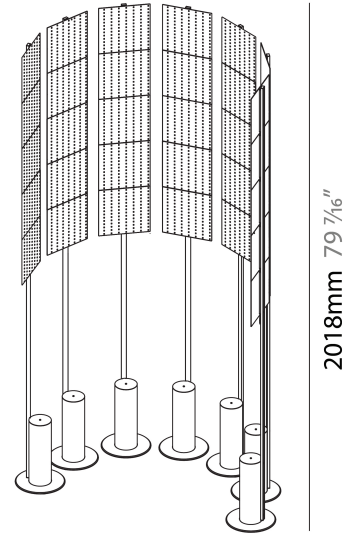

SCREEN GRID PORTABLE

A340014- -

base number   Finishes (Diamond)   Finishes (Triangle)

1. To build a product code in our configurator select the specify button on the base model # product page
2. To build a manual product code on this datasheet choose from the options listed below in blue font and add the suffix to the base model #

GENERAL

Series: Code
Subseries: Screen Grid
Partner: Prolicht
Division: Architectural
Installation: Portable
Product Type: Floor
Mounting Location: Floor
Light Distribution: Direct

PHYSICAL

Shape: Abstract
Length (mm): 1100
Length (in): 43 ⁵/₁₆
Width (mm): 650
Width (in): 43 ⁵/₁₆
Height (mm): 2020
Height (in): 79 ¹/₂
Weight (kg): 31.244

Fixture Finish: SSR / BKV / CWI / CRY / HAB / UFT / ITA / RUA / FTG / MYG / LOD / PUS / FRO / FUP / KIA / POP / BLS / SPG / MEY / GOH / CHC / COM / ABZ / JAG / OBR / MOS / ROR

Fixture Material: Aluminum

ELECTRICAL

Lamp Type: LED (Zhaga Standard)
Input Wattage (W): 146.3
Total Output Wattage (W): 132.7
Dimming: Non-Dimmable
Driver Included: Yes
Driver Location: Integrated
Driver Type: Constant Current - Universal
Driver Class: Class 2
Input Voltage (V): 120 - 277
Constant Current (MA): 79

LED

Color Temperature (°K): 2700
Max. Delivered Lumen (lm): 16100
Nominal Lumen (lm): 16100
CRI: >90 CRI
Lamp Life (hrs): 50000

OPTICAL

Beam Angle: 122

RATINGS AND CERTIFICATIONS

Certified By: CSA Certified to UL and CSA Standards
IP rating: IP20

PROJECT
TYPE
SPECIFIER
QUANTITY
DATE