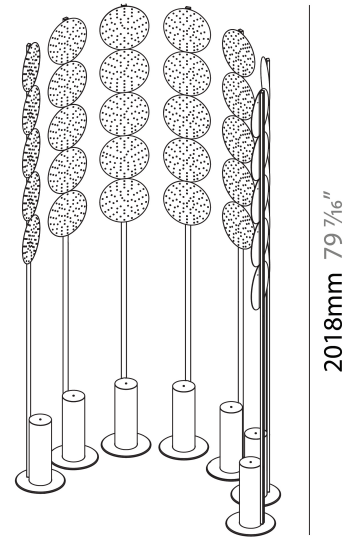

SCREEN DOT PORTABLE

A340013-

base number   Finishes (Diamond)   Finishes (Triangle)

PROJECT
TYPE
SPECIFIER
QUANTITY
DATE

1. To build a product code in our configurator select the specify button on the base model # product page
2. To build a manual product code on this datasheet choose from the options listed below in blue font and add the suffix to the base model #

GENERAL

Series: Code
Subseries: Screen Dot
Partner: Prolicht
Division: Architectural
Installation: Portable
Product Type: Floor
Mounting Location: Floor
Light Distribution: Direct

PHYSICAL

Shape: Abstract
Length (mm): 1100
Length (in): 43 5/16
Width (mm): 650
Width (in): 43 5/16
Height (mm): 2020
Height (in): 79 1/2
Fixture Finish: SSR / BKV / CWI / CRY / HAB / UFT / ITA / RUA / FTG / MYG / LOD / PUS / FRO / FUP / KIA / POP / BLS / SPG / MEY / GOH / CHC / COM / ABZ / JAG / OBR / MOS / ROR
Fixture Material: Aluminum

ELECTRICAL

Lamp Type: LED (Zhaga Standard)
Input Wattage (W): 146.3
Total Output Wattage (W): 132.7
Dimming: Non-Dimmable
Driver Included: Yes
Driver Location: Integrated
Driver Type: Constant Current - Universal
Driver Class: Class 2
Input Voltage (V): 120 - 277
Constant Current (MA): 79

LED

Color Temperature (°K): 2700
Max. Delivered Lumen (lm): 15750
Nominal Lumen (lm): 15750
CRI: >90 CRI
Lamp Life (hrs): 50000

OPTICAL

Beam Angle: 122

RATINGS AND CERTIFICATIONS

Certified By: CSA Certified to UL and CSA Standards
IP rating: IP20