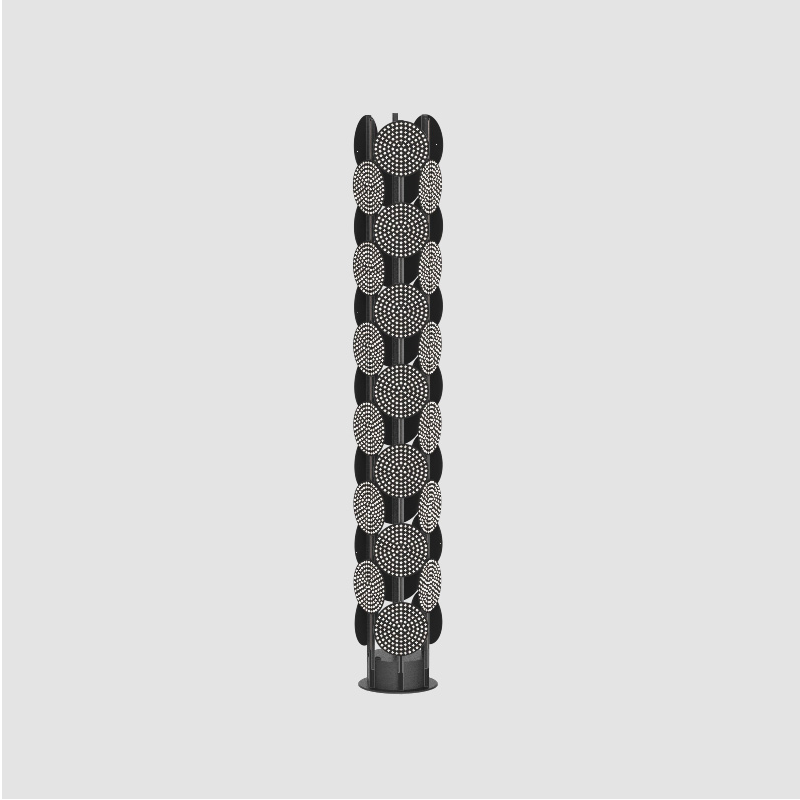

GENERAL

Series: Code
 Subseries: Totem Dot
 Partner: Prolicht
 Division: Architectural
 Installation: Portable
 Product Type: Floor
 Mounting Location: Floor

PHYSICAL

Shape: Abstract
 Diameter (mm): 300
 Diameter (in): 11 ¹³/₁₆
 Height (mm): 2100
 Height (in): 82 ¹¹/₁₆
 Fixture Finish: SSR / BKV / CWI / CRY / HAB / UFT / ITA / RUA / FTG / MYG / LOD / PUS / FRO / FUP / KIA / POP / BLS / SPG / MEY / GOH / CHC / COM / ABZ / JAG / OBR / MOS / ROR
 Fixture Material: Aluminum

PROJECT
TYPE
SPECIFIER
QUANTITY
DATE

2077mm 81 3/4"

Ø290mm 11 7/16"

TOTEM DOT PORTABLE

A340010-

PROJECT _____

TYPE _____

SPECIFIER _____

QUANTITY _____

DATE _____

BEACON DOT PORTABLE

A340011-

base number Finishes (Diamond) Finishes (Triangle)

- To build a product code in our configurator select the specify button on the base model # product page
- To build a manual product code on this datasheet choose from the options listed below in blue font and add the suffix to the base model #

GENERAL

Series: Code
 Subseries: Beacon Dot
 Partner: Prolicht
 Division: Architectural
 Installation: Portable
 Product Type: Floor
 Mounting Location: Floor

PHYSICAL

Shape: Abstract
 Diameter (mm): 485
 Diameter (in): 19 1/8
 Height (mm): 2020
 Height (in): 79 1/2
 Fixture Finish: SSR / BKV / CWI / CRY / HAB / UFT / ITA / RUA / FTG / MYG / LOD / PUS / FRO / FUP / KIA / POP / BLS / SPG / MEY / GOH / CHC / COM / ABZ / JAG / OBR / MOS / ROR
 Fixture Material: Aluminum