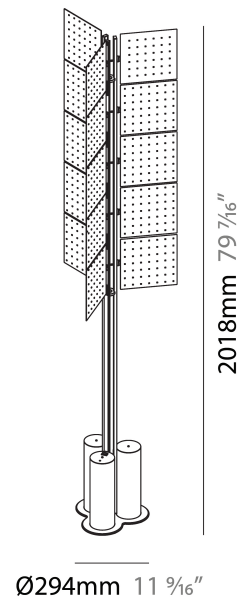

BEACON GRID PORTABLE

A340012- -

base number   Finishes (Diamond)   Finishes (Triangle)

1. To build a product code in our configurator select the specify button on the base model # product page
2. To build a manual product code on this datasheet choose from the options listed below in blue font and add the suffix to the base model #

GENERAL

Series: Code
Subseries: Beacon Grid
Partner: Prolicht
Division: Architectural
Installation: Portable
Product Type: Floor
Mounting Location: Floor

PHYSICAL

Shape: Abstract
Diameter (mm): 485
Diameter (in): 19 1/8
Height (mm): 2020
Height (in): 79 1/2
Fixture Finish: SSR / BKV / CWI / CRY / HAB / UFT / ITA / RUA / FTG / MYG / LOD / PUS / FRO / FUP / KIA / POP / BLS / SPG / MEY / GOH / CHC / COM / ABZ / JAG / OBR / MOS / ROR
Fixture Material: Aluminum

ELECTRICAL

Lamp Type: LED (Zhaga Standard)
Input Wattage (W): 62.7
Total Output Wattage (W): 57.3
Dimming: Non-Dimmable
Driver Included: Yes
Driver Location: Integrated
Driver Type: Constant Current - Universal
Driver Class: Class 2
Input Voltage (V): 120 - 277
Constant Current (MA): 79

LED

Color Temperature (°K): 2700
Max. Delivered Lumen (lm): 6900
Nominal Lumen (lm): 6900
CRI: >90 CRI
Lamp Life (hrs): 50000

OPTICAL

Beam Angle: 122

RATINGS AND CERTIFICATIONS

Certified By: CSA Certified to UL and CSA Standards
IP rating: IP20

PROJECT
TYPE
SPECIFIER
QUANTITY
DATE