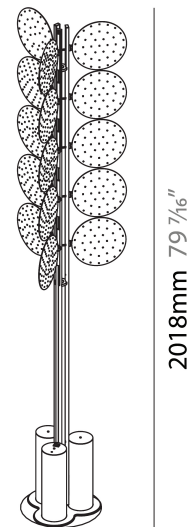

BEACON DOT PORTABLE

A340011-

base number   Finishes (Diamond)   Finishes (Triangle)

1. To build a product code in our configurator select the specify button on the base model # product page
2. To build a manual product code on this datasheet choose from the options listed below in blue font and add the suffix to the base model #

GENERAL

Series: Code
Subseries: Beacon Dot
Brand: Prolicht
Division: Architectural
Mounting Type: Portable
Mounting Location: Floor
Subcategory: Ambient

PHYSICAL

Shape: Abstract
Diameter (mm): 485
Diameter (in): 19 1/8
Height (mm): 2020
Height (in): 79 1/2
Light Distribution: Omnidirectional
Fixture Finish: SSR / BKV / CWI / CRY / HAB / UFT / ITA / RUA / FTG / MYG / LOD / PUS / FRO / FUP / KIA / POP / BLS / SPG / MEY / GOH / GUM / CHC / COM / ABZ / JAG / OBR / MOS / ROR
Fixture Material: Aluminum

ELECTRICAL

Lamp Type: LED (Zhaga Standard)
Input Wattage (W): 62.7
Total Output Wattage (W): 57.3
Dimming: Non-Dimmable
Driver Included: Yes
Driver Location: Integrated
Driver Type: Constant Current - Universal
Driver Class: Class 2
Input Voltage (V): 120 - 277
Constant Current (MA): 79

LED

Color Temperature (°K): 2700
Max. Delivered Lumen (lm): 6750
Nominal Lumen (lm): 675
CRI: >90 CRI
Lamp Life (hrs): 50000

OPTICAL

Beam Angle: 122

RATINGS AND CERTIFICATIONS

Certified By: CSA Certified to UL and CSA Standards
IP rating: IP20

PROJECT
TYPE
SPECIFIER
QUANTITY
DATE

Ø294mm 11 9/16"