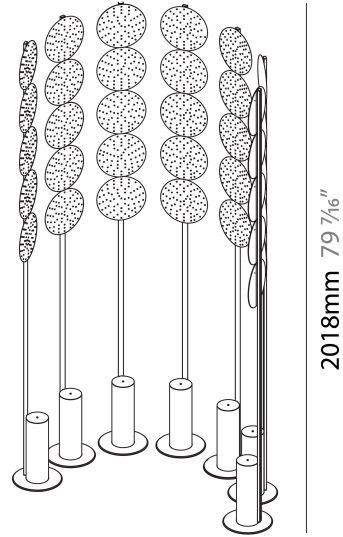

SCREEN DOT PORTABLE

A340013-

base number   Finishes (Diamond)   Finishes (Triangle)

1. To build a product code in our configurator select the specify button on the base model # product page
2. To build a manual product code on this datasheet choose from the options listed below in blue font and add the suffix to the base model #

GENERAL

Series: Code
Subseries: Screen Dot
Partner: Prolicht
Division: Architectural
Installation: Portable
Product Type: Floor
Mounting Location: Floor
Light Distribution: Direct

PHYSICAL

Shape: Abstract
Length (mm): 1100
Length (in): 43 5/16
Width (mm): 650
Width (in): 43 5/16
Height (mm): 2020
Height (in): 79 1/2
Fixture Finish: SSR / BKV / CWI / CRY / HAB / UFT / ITA / RUA / FTG / MYG / LOD / PUS / FRO / FUP / KIA / POP / BLS / SPG / MEY / GOH / CHC / COM / ABZ / JAG / OBR / MOS / ROR
Fixture Material: Aluminum

ELECTRICAL

Lamp Type: LED (Zhaga Standard)
Input Wattage (W): 146.3
Total Output Wattage (W): 132.7
Dimming: Non-Dimmable
Driver Included: Yes
Driver Location: Integrated
Driver Type: Constant Current - Universal
Driver Class: Class 2
Input Voltage (V): 120 - 277
Constant Current (MA): 79

LED

Color Temperature (°K): 2700
Max. Delivered Lumen (lm): 15750
Nominal Lumen (lm): 15750
CRI: >90 CRI
Lamp Life (hrs): 50000

OPTICAL

Beam Angle: 122

RATINGS AND CERTIFICATIONS

Certified By: CSA Certified to UL and CSA Standards
IP rating: IP20

PROJECT
TYPE
SPECIFIER
QUANTITY
DATE