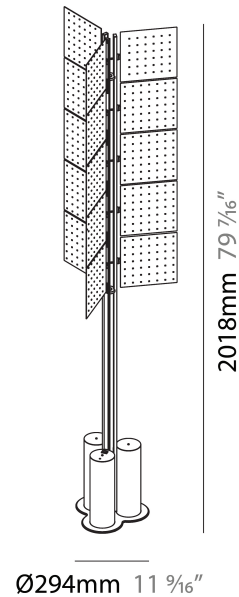

BEACON GRID PORTABLE

A340012- -

base number   Finishes (Diamond)   Finishes (Triangle)

1. To build a product code in our configurator select the specify button on the base model # product page
2. To build a manual product code on this datasheet choose from the options listed below in blue font and add the suffix to the base model #

GENERAL

Series: Code
Subseries: Beacon Grid
Partner: Prolicht
Division: Architectural
Installation: Portable
Product Type: Floor
Mounting Location: Floor

PHYSICAL

Shape: Abstract
Diameter (mm): 485
Diameter (in): 19 1/8
Height (mm): 2020
Height (in): 79 1/2
Fixture Finish: SSR / BKV / CWI / CRY / HAB / UFT / ITA / RUA / FTG / MYG / LOD / PUS / FRO / FUP / KIA / POP / BLS / SPG / MEY / GOH / CHC / COM / ABZ / JAG / OBR / MOS / ROR
Fixture Material: Aluminum

ELECTRICAL

Lamp Type: LED (Zhaga Standard)
Input Wattage (W): 62.7
Total Output Wattage (W): 57.3
Dimming: Non-Dimmable
Driver Included: Yes
Driver Location: Integrated
Driver Type: Constant Current - Universal
Driver Class: Class 2
Input Voltage (V): 120 - 277
Constant Current (MA): 79

LED

Color Temperature (°K): 2700
Max. Delivered Lumen (lm): 6900
Nominal Lumen (lm): 6900
CRI: >90 CRI
Lamp Life (hrs): 50000

OPTICAL

Beam Angle: 122

RATINGS AND CERTIFICATIONS

Certified By: CSA Certified to UL and CSA Standards
IP rating: IP20

PROJECT
TYPE
SPECIFIER
QUANTITY
DATE