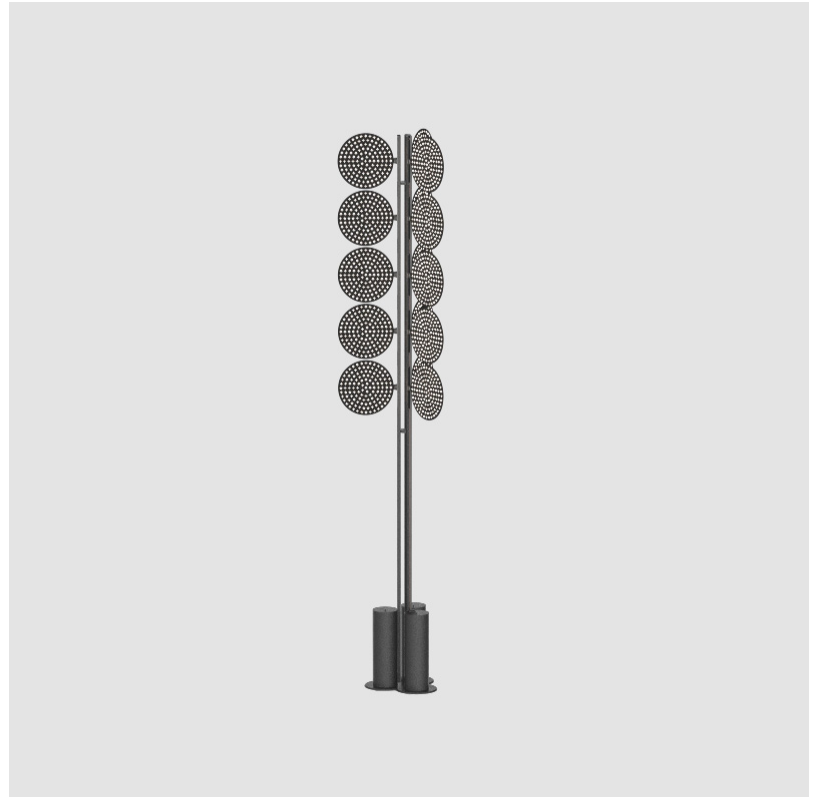

BEACON DOT PORTABLE

A340011-

base number   Finishes (Diamond)   Finishes (Triangle)

1. To build a product code in our configurator select the specify button on the base model # product page
2. To build a manual product code on this datasheet choose from the options listed below in blue font and add the suffix to the base model #

GENERAL

Series: Code
Subseries: Beacon Dot
Partner: Prolicht
Division: Architectural
Installation: Portable
Product Type: Floor
Mounting Location: Floor

PHYSICAL

Shape: Abstract
Diameter (mm): 485
Diameter (in): 19 1/8
Height (mm): 2020
Height (in): 79 1/2
Fixture Finish: SSR / BKV / CWI / CRY / HAB / UFT / ITA / RUA / FTG / MYG / LOD / PUS / FRO / FUP / KIA / POP / BLS / SPG / MEY / GOH / CHC / COM / ABZ / JAG / OBR / MOS / ROR
Fixture Material: Aluminum

ELECTRICAL

Lamp Type: LED (Zhaga Standard)
Input Wattage (W): 62.7
Total Output Wattage (W): 57.3
Dimming: Non-Dimmable
Driver Included: Yes
Driver Location: Integrated
Driver Type: Constant Current - Universal
Driver Class: Class 2
Input Voltage (V): 120 - 277
Constant Current (MA): 79

LED

Color Temperature (°K): 2700
Max. Delivered Lumen (lm): 6750
Nominal Lumen (lm): 675
CRI: >90 CRI
Lamp Life (hrs): 50000

OPTICAL

Beam Angle: 122

RATINGS AND CERTIFICATIONS

Certified By: CSA Certified to UL and CSA Standards
IP rating: IP20

PROJECT
TYPE
SPECIFIER
QUANTITY
DATE

Ø294mm 11 9/16"