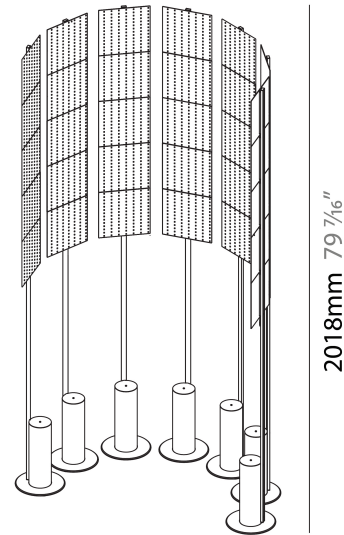

SCREEN GRID PORTABLE

A340014- -

base number   Finishes (Diamond)   Finishes (Triangle)

1. To build a product code in our configurator select the specify button on the base model # product page
2. To build a manual product code on this datasheet choose from the options listed below in blue font and add the suffix to the base model #

GENERAL

Series: Code
Subseries: Screen Grid
Partner: Prolicht
Division: Architectural
Installation: Portable
Product Type: Floor
Mounting Location: Floor
Light Distribution: Direct

PHYSICAL

Shape: Abstract
Length (mm): 1100
Length (in): 43 ⁵/₁₆
Width (mm): 650
Width (in): 43 ⁵/₁₆
Height (mm): 2020
Height (in): 79 ¹/₂
Weight (kg): 31.244

Fixture Finish: SSR / BKV / CWI / CRY / HAB / UFT / ITA / RUA / FTG / MYG / LOD / PUS / FRO / FUP / KIA / POP / BLS / SPG / MEY / GOH / CHC / COM / ABZ / JAG / OBR / MOS / ROR

Fixture Material: Aluminum

ELECTRICAL

Lamp Type: LED (Zhaga Standard)
Input Wattage (W): 146.3
Total Output Wattage (W): 132.7
Dimming: Non-Dimmable
Driver Included: Yes
Driver Location: Integrated
Driver Type: Constant Current - Universal
Driver Class: Class 2
Input Voltage (V): 120 - 277
Constant Current (MA): 79

LED

Color Temperature (°K): 2700
Max. Delivered Lumen (lm): 16100
Nominal Lumen (lm): 16100
CRI: >90 CRI
Lamp Life (hrs): 50000

OPTICAL

Beam Angle: 122

RATINGS AND CERTIFICATIONS

Certified By: CSA Certified to UL and CSA Standards
IP rating: IP20

PROJECT
TYPE
SPECIFIER
QUANTITY
DATE