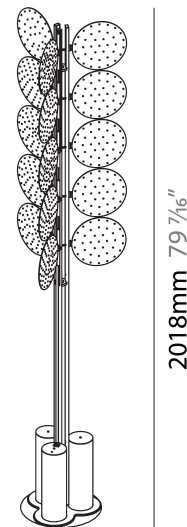

BEACON DOT PORTABLE

A340011-

base number   Finishes (Diamond)   Finishes (Triangle)

1. To build a product code in our configurator select the specify button on the base model # product page
2. To build a manual product code on this datasheet choose from the options listed below in blue font and add the suffix to the base model #

GENERAL

Series: Code
Subseries: Beacon Dot
Partner: Prolicht
Division: Architectural
Installation: Portable
Product Type: Floor
Mounting Location: Floor

PHYSICAL

Shape: Abstract
Diameter (mm): 485
Diameter (in): 19 1/8
Height (mm): 2020
Height (in): 79 1/2
Fixture Finish: SSR / BKV / CWI / CRY / HAB / UFT / ITA / RUA / FTG / MYG / LOD / PUS / FRO / FUP / KIA / POP / BLS / SPG / MEY / GOH / CHC / COM / ABZ / JAG / OBR / MOS / ROR
Fixture Material: Aluminum

ELECTRICAL

Lamp Type: LED (Zhaga Standard)
Input Wattage (W): 62.7
Total Output Wattage (W): 57.3
Dimming: Non-Dimmable
Driver Included: Yes
Driver Location: Integrated
Driver Type: Constant Current - Universal
Driver Class: Class 2
Input Voltage (V): 120 - 277
Constant Current (MA): 79

LED

Color Temperature (°K): 2700
Max. Delivered Lumen (lm): 6750
Nominal Lumen (lm): 675
CRI: >90 CRI
Lamp Life (hrs): 50000

OPTICAL

Beam Angle: 122

RATINGS AND CERTIFICATIONS

Certified By: CSA Certified to UL and CSA Standards
IP rating: IP20

PROJECT
TYPE
SPECIFIER
QUANTITY
DATE

Ø294mm 11 9/16"